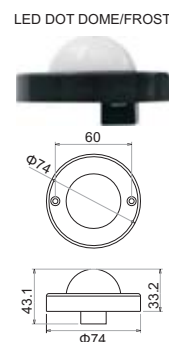

*Available in CCT 5000K upon request.