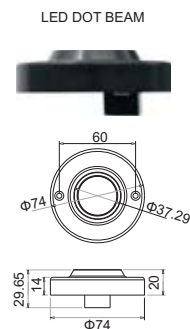

LED DOT BEAM + DOT DOME/FROST

Decorative LEDs 

CREE LEDs

LED DOT BEAM

Code	No.LED	Colour	Colour Temperature*	Power Consumption	Operating Voltage	DIM	
24°							
DOT.001	1	WARM WHITE	2700K	3W	9~32VDC	PWM 9 - 32V / 100Hz - 2,5KHz	24°
DOT.002	1	WARM WHITE	3000K	3W	9~32VDC	PWM 9 - 32V / 100Hz - 2,5KHz	24°
DOT.003	1	NEUTRAL WHITE	4000K	3W	9~32VDC	PWM 9 - 32V / 100Hz - 2,5KHz	24°
DOT.004	1	AMBER	-	3W	9~32VDC	PWM 9 - 32V / 100Hz - 2,5KHz	24°
DOT.005	1	BLUE	-	3W	9~32VDC	PWM 9 - 32V / 100Hz - 2,5KHz	24°
DOT.006	1	GREEN	-	3W	9~32VDC	PWM 9 - 32V / 100Hz - 2,5KHz	24°
DOT.007	1	RED	-	3W	9~32VDC	PWM 9 - 32V / 100Hz - 2,5KHz	24°
40°							
DOT.008	1	WARM WHITE	2700K	3W	9~32VDC	PWM 9 - 32V / 100Hz - 2,5KHz	40°
DOT.009	1	WARM WHITE	3000K	3W	9~32VDC	PWM 9 - 32V / 100Hz - 2,5KHz	40°
DOT.010	1	NEUTRAL WHITE	4000K	3W	9~32VDC	PWM 9 - 32V / 100Hz - 2,5KHz	40°
DOT.011	1	AMBER	-	3W	9~32VDC	PWM 9 - 32V / 100Hz - 2,5KHz	40°
DOT.012	1	BLUE	-	3W	9~32VDC	PWM 9 - 32V / 100Hz - 2,5KHz	40°
DOT.013	1	GREEN	-	3W	9~32VDC	PWM 9 - 32V / 100Hz - 2,5KHz	40°
DOT.014	1	RED	-	3W	9~32VDC	PWM 9 - 32V / 100Hz - 2,5KHz	40°