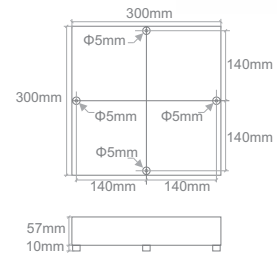

Code*	No.LED	Colour	Watt	Dimensions	Voltage
PAN.001 /CC	420 (140per colour)	RGB	25W	300x57x300mm	24VDC

*CC=Common Cathode

ALUMINIUM LED PANELS

RGB

RGB: Management through:

- DMX 512 controllers.
- Wireless IR & RF control units.
- DALI Protocol devices.
- Decorative LED panels with aluminium base
- Diffuse light due to the milky plaxiglass cover on top of the panel

Code*	No.LED	Colour	Watt	Dimensions	Voltage
TUB.008 /CC	450 (150per colour)	RGB	22W	1000x40X110mm	24VDC
TUB.068 /CC	450 (150per colour)	RGB	17.6W	800x40X110mm	24VDC
TUB.069 /CC	450 (150per colour)	RGB	13.2W	600x40X110mm	24VDC
TUB.070 /CC	450 (150per colour)	RGB	8.8W	400x40X110mm	24VDC
TUB.071 /CC	450 (150per colour)	RGB	4.4W	200x40X110mm	24VDC