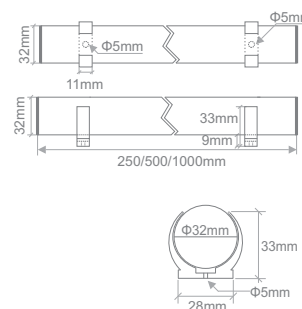

Code*	No.LED	Colour	Watt	Length	Diameter	Voltage
<i>RGB</i>						
TUB.072 /CC	36 (12/colour)	RGB	3W	250mm	32mm	24VDC
TUB.073 /CC	72 (24/colour)	RGB	6W	500mm	32mm	24VDC
TUB.074 /CC	144 (48/colour)	RGB	12W	1000mm	32mm	24VDC
<i>MONOCHROMATIC</i>						
TUB.087	36	COOL WHITE	3W	250mm	32mm	24VDC
TUB.088	72	COOL WHITE	6W	500mm	32mm	24VDC
TUB.089	144	COOL WHITE	12W	1000mm	32mm	24VDC
TUB.077	144	BLUE	12W	1000mm	32mm	24VDC
TUB.086	144	GREEN	12W	1000mm	32mm	24VDC
TUB.080	144	RED	12W	1000mm	32mm	24VDC

*CC=Common Cathode