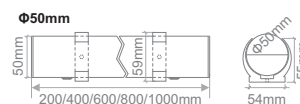

RGB / $\Phi 50mm$

TUB.063 /CC	150 (50/colour)	RGB	12W	1000mm	50mm	24VDC
TUB.064 /CC	120 (40/colour)	RGB	9,6W	800mm	50mm	24VDC
TUB.065 /CC	90 (30/colour)	RGB	7,2W	600mm	50mm	24VDC
TUB.066 /CC	60 (20/colour)	RGB	4,8W	400mm	50mm	24VDC
TUB.067 /CC	30 (10/colour)	RGB	2,4W	200mm	50mm	24VDC

*CC=Common Cathode

RGB / $\Phi 26mm$

TUB.009 /CC	150 (50/colour)	RGB	12W	1000mm	26mm	24VDC
TUB.010 /CC	120 (40/colour)	RGB	9,6W	800mm	26mm	24VDC
TUB.011 /CC	90 (30/colour)	RGB	7,2W	600mm	26mm	24VDC
TUB.012 /CC	60 (20/colour)	RGB	4,8W	400mm	26mm	24VDC
TUB.013 /CC	30 (10/colour)	RGB	2,4W	200mm	26mm	24VDC

*CC=Common Cathode

MONOCHROMATIC/ $\Phi 26mm$

TUB.014	120	COOL WHITE	9,6W	800mm	26mm	24VDC
TUB.015	90	COOL WHITE	7,2W	600mm	26mm	24VDC
TUB.016	60	COOL WHITE	4,8W	400mm	26mm	24VDC
TUB.017	30	COOL WHITE	2,4W	200mm	26mm	24VDC
TUB.003	150	BLUE	12W	1000mm	26mm	24VDC
TUB.018	120	BLUE	9,6W	800mm	26mm	24VDC
TUB.019	90	BLUE	7,2W	600mm	26mm	24VDC
TUB.020	60	BLUE	4,8W	400mm	26mm	24VDC
TUB.021	30	BLUE	2,4W	200mm	26mm	24VDC
TUB.004	150	GREEN	12W	1000mm	26mm	24VDC
TUB.022	120	GREEN	9,6W	800mm	26mm	24VDC
TUB.023	90	GREEN	7,2W	600mm	26mm	24VDC
TUB.024	60	GREEN	4,6W	400mm	26mm	24VDC
TUB.025	30	GREEN	2,4W	200mm	26mm	24VDC
TUB.005	150	RED	12W	1000mm	26mm	24VDC
TUB.026	120	RED	9,6W	800mm	26mm	24VDC
TUB.027	90	RED	7,2W	600mm	26mm	24VDC
TUB.028	60	RED	4,6W	400mm	26mm	24VDC
TUB.029	30	RED	2,4W	200mm	26mm	24VDC
TUB.006	150	AMBER	12W	1000mm	26mm	24VDC
TUB.030	120	AMBER	9,6W	800mm	26mm	24VDC
TUB.031	90	AMBER	7,2W	600mm	26mm	24VDC
TUB.032	60	AMBER	4,6W	400mm	26mm	24VDC
TUB.033	30	AMBER	2,4W	200mm	26mm	24VDC