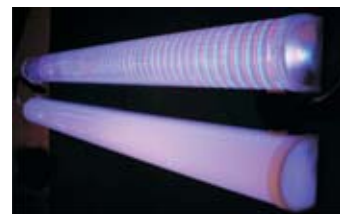

D-SHAPED LED TUBES

Code*	No.LED	Colour	Watt	Length	Diameter	Voltage
<i>RGB TRANSPARENT</i>						
TUB.102 /CC	150 (50/colour)	RGB	12W	1000mm	82mm	24VDC
TUB.103 /CC	120 (40/colour)	RGB	9,6W	800mm	82mm	24VDC
TUB.104 /CC	90 (30/colour)	RGB	7,2W	600mm	82mm	24VDC
TUB.105 /CC	60 (20/colour)	RGB	4,8W	400mm	82mm	24VDC
TUB.106 /CC	30 (10/colour)	RGB	2,4W	200mm	82mm	24VDC

*CC=Common Cathode

RGB MILKY

TUB.107 /CC	150 (50/colour)	RGB	12W	1000mm	82mm	24VDC
TUB.108 /CC	120 (40/colour)	RGB	9,6W	800mm	82mm	24VDC
TUB.109 /CC	90 (30/colour)	RGB	7,2W	600mm	82mm	24VDC
TUB.110 /CC	60 (20/colour)	RGB	4,8W	400mm	82mm	24VDC
TUB.111 /CC	30 (10/colour)	RGB	2,4W	200mm	82mm	24VDC

*CC=Common Cathode