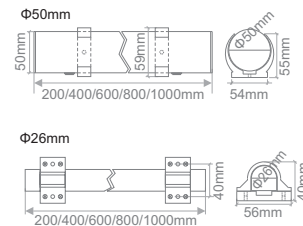

MILKY LED TUBES

RGB/Monochromatic: Management through:

- DMX 512 controllers & converters 0-10V or 1-10V or simple push buttons.
- Wireless IR & RF control units.
- DALI Protocol devices.

Code*	No.LED	Colour	Watt	Length	Diameter	Voltage
<i>RGB / Φ50mm</i>						
TUB.001 /CC	150 (50/colour)	RGB	12W	1000mm	50mm	24VDC
TUB.059 /CC	120 (40/colour)	RGB	9,6W	800mm	50mm	24VDC
TUB.060 /CC	90 (30/colour)	RGB	7,2W	600mm	50mm	24VDC
TUB.061 /CC	60 (20/colour)	RGB	4,8W	400mm	50mm	24VDC
TUB.062 /CC	30 (10/colour)	RGB	2,4W	200mm	50mm	24VDC

RGB: Management through:

- DMX 512 controllers.
- Wireless IR & RF control units.
- DALI Protocol devices.

D-SHAPED LED TUBES

Code*	No.LED	Colour	Watt	Length	Diameter	Voltage
<i>RGB TRANSPARENT</i>						
TUB.102 /CC	150 (50/colour)	RGB	12W	1000mm	82mm	24VDC
TUB.103 /CC	120 (40/colour)	RGB	9,6W	800mm	82mm	24VDC
TUB.104 /CC	90 (30/colour)	RGB	7,2W	600mm	82mm	24VDC
TUB.105 /CC	60 (20/colour)	RGB	4,8W	400mm	82mm	24VDC
TUB.106 /CC	30 (10/colour)	RGB	2,4W	200mm	82mm	24VDC

Code*	No.LED	Colour	Watt	Length	Diameter	Voltage
<i>RGB</i>						
TUB.072 /CC	36 (12/colour)	RGB	3W	250mm	32mm	24VDC
TUB.073 /CC	72 (24/colour)	RGB	6W	500mm	32mm	24VDC
TUB.074 /CC	144 (48/colour)	RGB	12W	1000mm	32mm	24VDC
<i>MONOCHROMATIC</i>						
TUB.087	36	COOL WHITE	3W	250mm	32mm	24VDC
TUB.088	72	COOL WHITE	6W	500mm	32mm	24VDC
TUB.089	144	COOL WHITE	12W	1000mm	32mm	24VDC
TUB.077	144	BLUE	12W	1000mm	32mm	24VDC
TUB.086	144	GREEN	12W	1000mm	32mm	24VDC
TUB.080	144	RED	12W	1000mm	32mm	24VDC