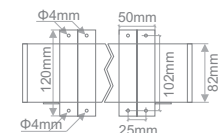

MILKY LED TUBES

RGB/Monochromatic: Management through:

- DMX 512 controllers & converters 0-10V or 1-10V or simple push buttons.
- Wireless IR & RF control units.
- DALI Protocol devices.

Code*	No.LED	Colour	Watt	Length	Diameter	Voltage
<i>RGB / Φ50mm</i>						
TUB.001 /CC	150 (50/colour)	RGB	12W	1000mm	50mm	24VDC
TUB.059 /CC	120 (40/colour)	RGB	9,6W	800mm	50mm	24VDC
TUB.060 /CC	90 (30/colour)	RGB	7,2W	600mm	50mm	24VDC
TUB.061 /CC	60 (20/colour)	RGB	4,8W	400mm	50mm	24VDC
TUB.062 /CC	30 (10/colour)	RGB	2,4W	200mm	50mm	24VDC

*CC=Common Cathode

MONOCHROMATIC/ Φ 26mm

TUB.039	150	BLUE	12W	1000mm	26mm	24VDC
TUB.040	120	BLUE	9,6W	800mm	26mm	24VDC
TUB.041	90	BLUE	7,2W	600mm	26mm	24VDC
TUB.042	60	BLUE	4,8W	400mm	26mm	24VDC
TUB.043	30	BLUE	2,4W	200mm	26mm	24VDC
TUB.044	150	GREEN	12W	1000mm	26mm	24VDC
TUB.045	120	GREEN	9,6W	800mm	26mm	24VDC
TUB.046	90	GREEN	7,2W	600mm	26mm	24VDC
TUB.047	60	GREEN	4,8W	400mm	26mm	24VDC
TUB.048	30	GREEN	2,4W	200mm	26mm	24VDC
TUB.049	150	RED	12W	1000mm	26mm	24VDC
TUB.050	120	RED	9,6W	800mm	26mm	24VDC
TUB.051	90	RED	7,2W	600mm	26mm	24VDC
TUB.052	60	RED	4,8W	400mm	26mm	24VDC
TUB.053	30	RED	2,4W	200mm	26mm	24VDC
TUB.054	150	AMBER	12W	1000mm	26mm	24VDC
TUB.055	120	AMBER	9,6W	800mm	26mm	24VDC
TUB.056	90	AMBER	7,2W	600mm	26mm	24VDC
TUB.057	60	AMBER	4,8W	400mm	26mm	24VDC
TUB.058	30	AMBER	2,4W	200mm	26mm	24VDC
TUB.034	150	COOL WHITE	12W	1000mm	26mm	24VDC
TUB.035	120	COOL WHITE	9,6W	800mm	26mm	24VDC
TUB.036	90	COOL WHITE	7,2W	600mm	26mm	24VDC
TUB.037	60	COOL WHITE	4,8W	400mm	26mm	24VDC

RGB: Management through:

- DMX 512 controllers.
- Wireless IR & RF control units.
- DALI Protocol devices.

D-SHAPED LED TUBES