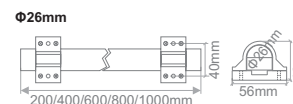

*CC=Common Cathode

RGB / $\Phi 26mm$

TUB.009 /CC	150 (50/colour)	RGB	12W	1000mm	26mm	24VDC
TUB.010 /CC	120 (40/colour)	RGB	9,6W	800mm	26mm	24VDC
TUB.011 /CC	90 (30/colour)	RGB	7,2W	600mm	26mm	24VDC
TUB.012 /CC	60 (20/colour)	RGB	4,8W	400mm	26mm	24VDC
TUB.013 /CC	30 (10/colour)	RGB	2,4W	200mm	26mm	24VDC

*CC=Common Cathode

MONOCHROMATIC/ $\Phi 26mm$

TUB.014	120	COOL WHITE	9,6W	800mm	26mm	24VDC
TUB.015	90	COOL WHITE	7,2W	600mm	26mm	24VDC
TUB.016	60	COOL WHITE	4,8W	400mm	26mm	24VDC
TUB.017	30	COOL WHITE	2,4W	200mm	26mm	24VDC
TUB.003	150	BLUE	12W	1000mm	26mm	24VDC
TUB.018	120	BLUE	9,6W	800mm	26mm	24VDC
TUB.019	90	BLUE	7,2W	600mm	26mm	24VDC
TUB.020	60	BLUE	4,8W	400mm	26mm	24VDC
TUB.021	30	BLUE	2,4W	200mm	26mm	24VDC
TUB.004	150	GREEN	12W	1000mm	26mm	24VDC
TUB.022	120	GREEN	9,6W	800mm	26mm	24VDC
TUB.023	90	GREEN	7,2W	600mm	26mm	24VDC
TUB.024	60	GREEN	4,6W	400mm	26mm	24VDC
TUB.025	30	GREEN	2,4W	200mm	26mm	24VDC
TUB.005	150	RED	12W	1000mm	26mm	24VDC
TUB.026	120	RED	9,6W	800mm	26mm	24VDC
TUB.027	90	RED	7,2W	600mm	26mm	24VDC
TUB.028	60	RED	4,6W	400mm	26mm	24VDC
TUB.029	30	RED	2,4W	200mm	26mm	24VDC
TUB.006	150	AMBER	12W	1000mm	26mm	24VDC
TUB.030	120	AMBER	9,6W	800mm	26mm	24VDC
TUB.031	90	AMBER	7,2W	600mm	26mm	24VDC
TUB.032	60	AMBER	4,6W	400mm	26mm	24VDC
TUB.033	30	AMBER	2,4W	200mm	26mm	24VDC