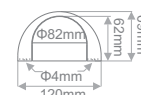

MILKY LED TUBES

RGB/Monochromatic: Management through:

- DMX 512 controllers & converters 0-10V or 1-10V or simple push buttons.
- Wireless IR & RF control units.
- DALI Protocol devices.

Code*	No.LED	Colour	Watt	Length	Diameter	Voltage
<i>RGB / Φ50mm</i>						
TUB.001 /CC	150 (50/colour)	RGB	12W	1000mm	50mm	24VDC
TUB.059 /CC	120 (40/colour)	RGB	9,6W	800mm	50mm	24VDC
TUB.060 /CC	90 (30/colour)	RGB	7,2W	600mm	50mm	24VDC
TUB.061 /CC	60 (20/colour)	RGB	4,8W	400mm	50mm	24VDC
TUB.062 /CC	30 (10/colour)	RGB	2,4W	200mm	50mm	24VDC

*CC=Common Cathode

MONOCHROMATIC/ Φ 26mm

TUB.039	150	BLUE	12W	1000mm	26mm	24VDC
TUB.040	120	BLUE	9,6W	800mm	26mm	24VDC
TUB.041	90	BLUE	7,2W	600mm	26mm	24VDC
TUB.042	60	BLUE	4,8W	400mm	26mm	24VDC
TUB.043	30	BLUE	2,4W	200mm	26mm	24VDC
TUB.044	150	GREEN	12W	1000mm	26mm	24VDC
TUB.045	120	GREEN	9,6W	800mm	26mm	24VDC
TUB.046	90	GREEN	7,2W	600mm	26mm	24VDC
TUB.047	60	GREEN	4,8W	400mm	26mm	24VDC
TUB.048	30	GREEN	2,4W	200mm	26mm	24VDC
TUB.049	150	RED	12W	1000mm	26mm	24VDC
TUB.050	120	RED	9,6W	800mm	26mm	24VDC
TUB.051	90	RED	7,2W	600mm	26mm	24VDC
TUB.052	60	RED	4,8W	400mm	26mm	24VDC
TUB.053	30	RED	2,4W	200mm	26mm	24VDC
TUB.054	150	AMBER	12W	1000mm	26mm	24VDC
TUB.055	120	AMBER	9,6W	800mm	26mm	24VDC
TUB.056	90	AMBER	7,2W	600mm	26mm	24VDC
TUB.057	60	AMBER	4,8W	400mm	26mm	24VDC
TUB.058	30	AMBER	2,4W	200mm	26mm	24VDC
TUB.034	150	COOL WHITE	12W	1000mm	26mm	24VDC
TUB.035	120	COOL WHITE	9,6W	800mm	26mm	24VDC
TUB.036	90	COOL WHITE	7,2W	600mm	26mm	24VDC
TUB.037	60	COOL WHITE	4,8W	400mm	26mm	24VDC

RGB: Management through:

- DMX 512 controllers.
- Wireless IR & RF control units.
- DALI Protocol devices.

D-SHAPED LED TUBES