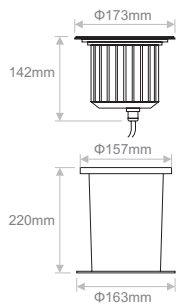

* Other CCT available upon request

- LED round luminaire for architectural applications.
- Outdoor installation: IP67.
- IK Rate: 07
- Dimmable.

LIGHTSOURCE BY
OSRAM

Code	Type*	No.LED	Colour	Typical Luminance	Watt	Dimensions	Diameter	Max. Kg	Voltage	Beam**	IP
LGR.074	Round	6	COOL WHITE	956 lm	13.5W	173x77mm	173mm	150Kg	24VDC	20°	IP67
LGR.075	Round	6	WARM WHITE	783 lm	13.5W	173x77mm	173mm	150Kg	24VDC	20°	IP67

*Available in square face upon request.

**Available in 9°, 13° and 30° upon request.

DOKOS

Exterior Inground, Recessed & Surface 

- Inground LED luminaire
- 1800kg maximum weight.
- Osram LED.
- IK rate: 09
- Dimmable

RGB

LGR.114 /CA	Round	1	RGB	-	56lm	3.5W	Φ55x78mm	55mm	24VDC	30°	IP67
--------------------	-------	---	-----	---	------	------	----------	------	-------	-----	------

*Available in square face upon request.

LGR.103	Square	1	WARM WHITE	80	110lm	2.6W	55x55x78mm	-	24VDC	30°	IP67
----------------	--------	---	------------	----	-------	------	------------	---	-------	-----	------

*Available in round or square face upon request.
**Available in 15°, 20°, 30°, 45° upon request.