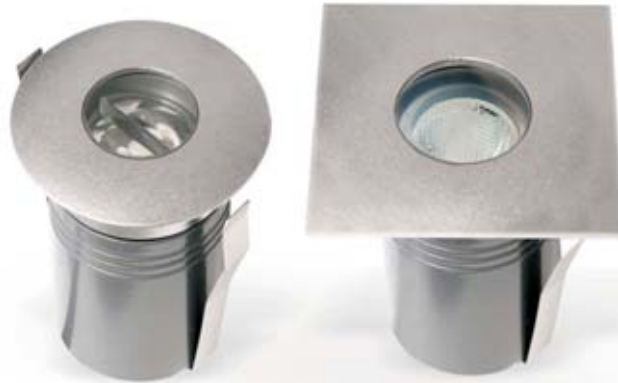

*Available in square face upon request.

**Available in 9°, 13° and 30° upon request.

DOKOS

Exterior Inground, Recessed & Surface 

- Inground LED luminaire
- 1800kg maximum weight.
- Osram LED.
- IK rate: 09
- Dimmable

* Available in square upon request

Exterior Inground, Recessed & Surface

HYDRA

- IK rate: 08
- 316 stainless steel, clear glass, plastic box.
- Dimmable

LIGHTSOURCE BY
OSRAM

Code	Type*	No.LED	Colour	CRI	Lumen	Watt	Dimensions	Diameter	Voltage	Beam**	IP
------	-------	--------	--------	-----	-------	------	------------	----------	---------	--------	----