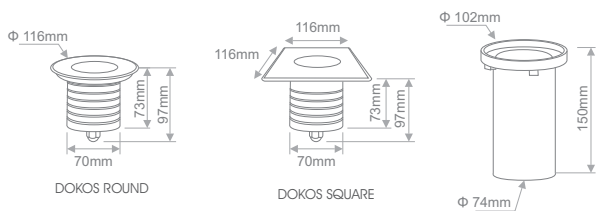

* Other CCT available upon request

- LED round luminaire for architectural applications.
- Outdoor installation: IP67.
- IK Rate: 07
- Dimmable.

LIGHTSOURCE BY
OSRAM

Code	Type*	No.LED	Colour	Typical Luminance	Watt	Dimensions	Diameter	Max. Kg	Voltage	Beam**	IP
LGR.074	Round	6	COOL WHITE	956 lm	13.5W	173x77mm	173mm	150Kg	24VDC	20°	IP67
LGR.075	Round	6	WARM WHITE	783 lm	13.5W	173x77mm	173mm	150Kg	24VDC	20°	IP67

*Available in square face upon request.

**Available in 9°, 13° and 30° upon request.

DOKOS

Exterior Inground, Recessed & Surface 

- Inground LED luminaire
- 1800kg maximum weight.
- Osram LED.
- IK rate: 09
- Dimmable

* Available in square upon request

Exterior Inground, Recessed & Surface

HYDRA

- IK rate: 08
- 316 stainless steel, clear glass, plastic box.
- Dimmable

LIGHTSOURCE BY
OSRAM

Code	Type*	No.LED	Colour	CRI	Lumen	Watt	Dimensions	Diameter	Voltage	Beam**	IP
------	-------	--------	--------	-----	-------	------	------------	----------	---------	--------	----

LGR.103	Square	1	WARM WHITE	80	110lm	2.6W	55x55x78mm	-	24VDC	30°	IP67
----------------	--------	---	------------	----	-------	------	------------	---	-------	-----	------

*Available in round or square face upon request.
**Available in 15°, 20°, 30°, 45° upon request.