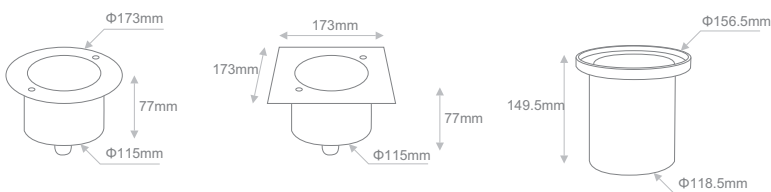

DELOS

- Inground solution.
- IK rate: 07

Exterior Inground, Recessed & Surface 

Code	Model	Light Source	Colour*	Power Consumption	Input Voltage		IP 
LGR.115	DELOS 10W	1x10W	WARM WHITE	13W	240VAC	24°	IP67

* Other CCT available upon request

- LED round luminaire for architectural applications.
- Outdoor installation: IP67.
- IK Rate: 07
- Dimmable.

LIGHTSOURCE BY
OSRAM

Code	Type*	No.LED	Colour	Typical Luminance	Watt	Dimensions	Diameter	Max. Kg	Voltage	Beam**	IP
LGR.074	Round	6	COOL WHITE	956 lm	13.5W	173x77mm	173mm	150Kg	24VDC	20°	IP67
LGR.075	Round	6	WARM WHITE	783 lm	13.5W	173x77mm	173mm	150Kg	24VDC	20°	IP67

*Available in square face upon request.

**Available in 9°, 13° and 30° upon request.

DOKOS

Exterior Inground, Recessed & Surface 

- Inground LED luminaire
- 1800kg maximum weight.
- Osram LED.
- IK rate: 09
- Dimmable

LGR.103	Square	1	WARM WHITE	80	110lm	2.6W	55x55x78mm	-	24VDC	30°	IP67
----------------	--------	---	------------	----	-------	------	------------	---	-------	-----	------

*Available in round or square face upon request.
**Available in 15°, 20°, 30°, 45° upon request.