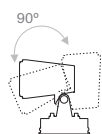

Spike for GONZO 25