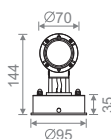

Spike for GONZO 7