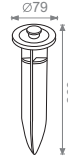

Spike for GONZO 13