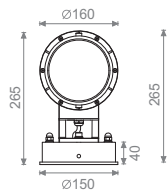

GONZO 40

- Spotlight with antiglare accessory
- Housing: Die-cast powder coated aluminum
- Mounting base: Powder coated die-cast aluminum
- Glass : Tempered glass, T=3mm
- Cable gland: IP-68 PG-9 PVC
- Power cable : H05RN-F 2x1.0mm² L=2.0m
- IK Rate: 06
- PVC spike available
- Outdoor installation: IP66
- PWM Dimmable
- Number of LEDs: 12
- Power Consumption: 40 Watt
- Luminaire colour: Black and white

* Also available in 20° and 45° upon request.

Ordering Code Example:
GONZO 40 - 30N3030 - 30 - BL - 24

Spike for GONZO 40

Antiglare accessory
Black or White for GONZO 40

- Spotlight with antiglare accessory
- Housing: Die-cast powder coated aluminum
- Mounting base: Powder coated die-cast aluminum
- Glass : Tempered glass, T=3mm
- Cable gland: IP-68 PG-9 PVC
- Power cable : H05RN-F 2x1.0mm² L=2.0m
- IK Rate: 06
- PVC spike available
- Outdoor installation: IP66
- PWM Dimmable
- Number of LEDs: 6
- Power Consumption: 25 Watt
- Luminaire colour: Black and white