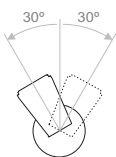

Spike for GONZO 25