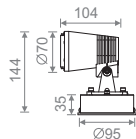

Spike for GONZO 7