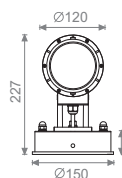

Spike for GONZO 25