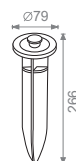

Spike for GONZO 7