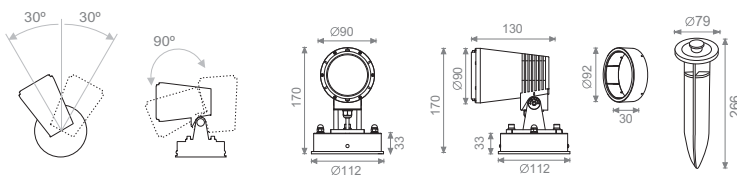

GONZO 15

- Spotlight with antiglare accessory
- Housing: Die-cast powder coated aluminum
- Mounting base: Powder coated die-cast aluminum
- Glass : Tempered glass. T=3mm
- Cable gland: IP-68 PG-9 PVC
- Power cable : H05RN-F 2x1.0mm² L=2.0m
- IK Rate: 06
- PVC spike available
- Outdoor installation: IP66
- PWM Dimmable
- Number of LEDs: 3
- Power Consumption: 15 Watt
- Luminaire colour: Black and white

LIGHTSOURCE BY
NICHIA

Model	Colour Temperature	Luminaire Lumen	Beam Angle*	Colour	Dimming Option
GONZO 15W <i>(GONZO 15)</i>	<i>(30N1050)</i>	3000K - 1050lm	<i>(09)</i> 9°	<i>(BL)</i> Black	<i>(24)</i> 24VDC PWM Dimmable
	<i>(40N1110)</i>	4000K - 1110lm	<i>(30)</i> 30°	<i>(WH)</i> White	

*Also available in 15°, 20° and 45° upon request.

Ordering Code Example:
GONZO 15 - 30N1050 - 30 - BL - 24