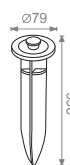

GONZO 40

- Spotlight with antiglare accessory
- Housing: Die-cast powder coated aluminum
- Mounting base: Powder coated die-cast aluminum
- Glass : Tempered glass, T=3mm
- Cable gland: IP-68 PG-9 PVC
- Power cable : H05RN-F 2x1.0mm² L=2.0m
- IK Rate: 06
- PVC spike available
- Outdoor installation: IP66
- PWM Dimmable
- Number of LEDs: 12
- Power Consumption: 40 Watt
- Luminaire colour: Black and white

* Also available in 20° and 45° upon request.

Ordering Code Example:
GONZO 40 - 30N3030 - 30 - BL - 24

Spike for GONZO 40

Antiglare accessory
Black or White for GONZO 40

- Spotlight with antiglare accessory
- Housing: Die-cast powder coated aluminum
- Mounting base: Powder coated die-cast aluminum
- Glass : Tempered glass, T=3mm
- Cable gland: IP-68 PG-9 PVC
- Power cable : H05RN-F 2x1.0mm² L=2.0m
- IK Rate: 06
- PVC spike available
- Outdoor installation: IP66
- PWM Dimmable
- Number of LEDs: 6
- Power Consumption: 25 Watt
- Luminaire colour: Black and white