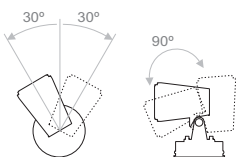

Spike for GONZO 7