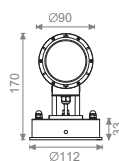

Spike for GONZO 13