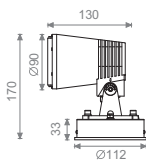

Spike for GONZO 13