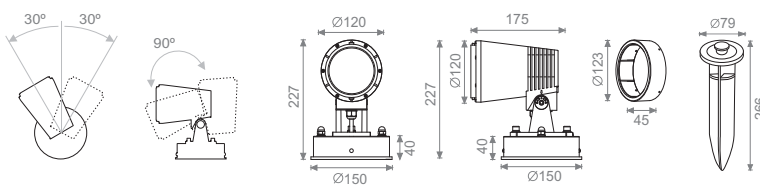

GONZO 18 RGB

- Spotlight with antiglare accessory
- Housing: Die-cast powder coated aluminum
- Mounting base: Powder coated die-cast aluminum
- Glass : Tempered glass, T=3mm
- Cable gland: IP-68 PA66
- Power cable : H05RN-F 4x0.75mm² L=0.3m
- IK Rate: 06
- PVC spike available
- Outdoor installation: IP66
- PWM Dimmable
- Number of LEDs: 6
- Power Consumption: 18 Watt
- Luminaire colour: Black

LIGHTSOURCE BY
NICHIA

Code	No.LED	Colour	Input Voltage	Power Consumption		Luminaire Colour
ARL.079	6 (3in1)	RGB	24VDC	18W	30°	Black