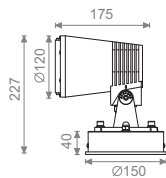

Spike for GONZO 25