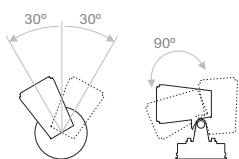

Spike for GONZO 13