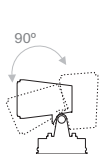

Spike for GONZO 40