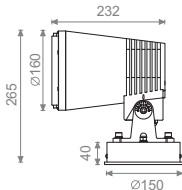

Spike for GONZO 40