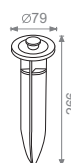

Spike for GONZO 25