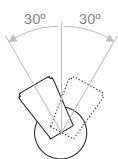

Spike for GONZO 40