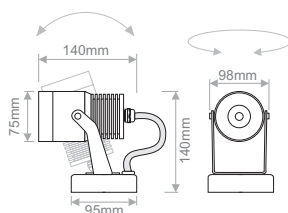

OCTAN

- Neoprene cable HO5RN-F 1.0m.
- Aluminum housing and front cover.
- Electrostatic painting alu colour.
- Dimmable.
- 2-3 SDCM
- L70/B50 50.000h
- IP65

LIGHTSOURCE BY
bridgelux

Model	Colour Temperature - LED Lumen	Type	Colour Rendering	Beam Angle	Colour***	Voltage
OCTAN 6.4W (OCTAN 06)	(27B0505) 2700K - 505lm	(AD) Adjustable	(70) 70*	(16) 16°	(GR) Grey	(24) 24VDC
	(30B0550) 3000K - 550lm		(80) 80	(28) 28°		
	(40B0590) 4000K - 590lm		(90) 90**	(40) 40°		
	(56B0685) 5600K - 685lm					

* 5600K only available in CRI 70
** CRI 90 only for 2700K & 3000K
***Brown colour available upon request
****Spike available upon request as extra

LIGHTSOURCE BY
LUMINUS

Model	Colour Temperature* - LED Lumen	Type	Colour Rendering	Beam Angle**	Colour***	Voltage
OCTAN 23W (OCTAN 23)	(30L1770) 3000K - 1770lm	(AD) Adjustable	(80) 80	(15) 15°	(GR) Grey	(24) 24VDC

* Other CCT available upon request
** Available in 22° upon request
***Brown colour available upon request
****Spike available upon request as extra

OCTAN 06

Ordering Code Example:
OCTAN 06 - 30B0550 - AD - 80 - 28 - GR - 24