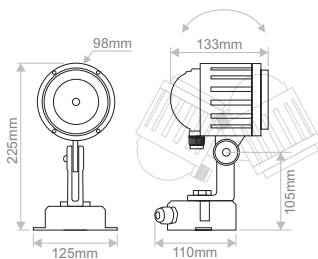

- Spotlight with hood as accessory
- High efficiency deep reflector with clear cover glass
- Housing: Die-cast powder coated aluminum
- Mounting base: Powder coated die-cast aluminum
- Glass : Tempered glass, T=4mm
- Cable gland: IP-68 PG-9 PVC
- Power cable : H05RN-F 2x1.0mm²=2.0m
- IK Rate: 05
- PVC spike available as extra
- Outdoor installation: IP65
- Dimmable
- Luminaire colour: Black

Lightsources by
bridgelux.

Model	Colour Temperature	LED Lumen	Type	Colour Rendering	Beam Angle	Colour	Voltage
KEA B 9.2W (KEA B 09)	(27B0895)	2700K - 895lm	(AD) Adjustable	(80) 80*	(25) 25°	(BL) Black	(24) 24VDC
	(30B0945)	3000K - 945lm					
	(35B0972)	3500K - 972lm					
	(40B1006)	4000K - 1006lm					
	(50B1009)	5000K - 1009lm					

*CRI 90 available upon request in different lumen outputs

Ordering Code Example:
KEA B 09 - 30B0945 - AD - 80 - 25 - BL - 24