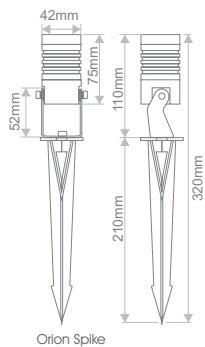

RGB: Management through:

- DMX 512 controllers.
- Wireless IR & RF control units.
- DALI Protocol devices.

- Housing: Aluminum anodized finish (powder painted)
- Glass : Tempered glass. T=3mm
- Cable gland: Copper and nickel coated
- Power cable : H05RN-F 2x1.0mm²=2.0m
- Outdoor installation: IP66
- Plastic spike available
- IK Rate: 02
- PWM Dimmable

LIGHTSOURCE BY
OSRAM

Code	Model	No.LED	Colour	Watt	LED Lumen	Dimensions	Voltage	Beam Angle	IP	Dimmable
<i>RGB</i>										
ALE.040 /CA	Orion Base	1	RGB	3.5W	50lm	66x126mm	24VDC	30°	IP65	Dimmable
<i>MONOCHROMATIC</i>										
ALE.038	Orion Base	1	COOL WHITE	2.6W	145lm	66x126mm	24VDC	30°	IP65	Dimmable
ALE.039	Orion Base	1	WARM WHITE	2.6W	120lm	66x126mm	24VDC	30°	IP65	Dimmable

* Available in 15°, 20° and 45° for CW and WW upon request.

Code	Model	No.LED	Colour	Watt	LED Lumen	Dimensions	Voltage	Beam Angle	IP	Dimmable
<i>RGB</i>										
ALE.043 /CA	Orion Spike	1	RGB	3.5W	50lm	66x320mm	24VDC	30°	IP65	Dimmable
<i>MONOCHROMATIC</i>										
ALE.041	Orion Spike	1	COOL WHITE	2.6W	145lm	66x320mm	24VDC	30°	IP65	Dimmable
ALE.042	Orion Spike	1	WARM WHITE	2.6W	120lm	66x320mm	24VDC	30°	IP65	Dimmable

* Available in 15°, 20° and 45° for CW and WW upon request.