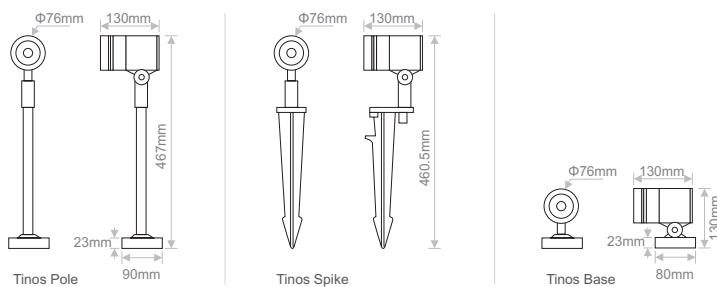

- Housing: Die-cast powder coated aluminium
- Mounting base: Die-cast powder coated aluminium
- Glass : Tempered glass. T=4mm
- Cable gland: Copper and nickel coated
- Power cable : H05RN-F 2x1.0mm² L=2.0m
- Outdoor installation: IP66
- Tinos spike material: PVC
- Tinos pole material: Die-cast powder coated aluminium
- IK Rate: 07
- Non dimmable
- Luminaire colour: Dark grey

LIGHTSOURCE BY
SHARP

Code	Model	No.LED	Colour*	Watt	Lumen	Voltage	Colour of fitting**	Beam angle	IP
<i>Tinos Pole</i>									
ALE.060	Tinos Pole	1	WARM WHITE	10W	696lm	24VDC	Dark Grey	30°	IP65
*Available in Cool White (761lm) upon request. **Black housing available upon request.									
<i>Tinos Spike</i>									
ALE.062	Tinos Spike	1	WARM WHITE	10W	696lm	24VDC	Dark Grey	30°	IP65
*Available in Cool White (761lm) upon request. **Black housing available upon request.									
<i>Tinos Base</i>									
ALE.061	Tinos Base	1	WARM WHITE	10W	696lm	24VDC	Dark Grey	30°	IP65
*Available in Cool White (761lm) upon request. **Black housing available upon request.