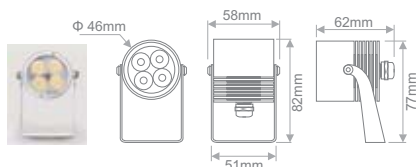

TONDO + TONDO MINI

- Housing: passivated aluminum
- Glass : Tempered glass T=4mm
- Power cable Tondo: H05RN-F 2x0.75mm² L=1.5m
- Power cable Tondo Mini: H05RN-F 0.75mm² L=0.6m
- Plastic spike available (aluminium spike also available upon request)
- Outdoor installation IP67
- Luminaire also available in black colour upon request

CREE
LEDs

Tondo

Code	Model	No.LED	Colour*	Watt	Lumen	Dimensions	Diameter	Voltage	Beam**	IP	Dimmable
ALE.051	Tondo	4	COOL WHITE	6W	370lm	58x82x62mm	46mm	24VDC	25°	IP65	Non-Dimmable
ALE.052	Tondo	4	WARM WHITE	6W	320lm	58x82x62mm	46mm	12VDC	25°	IP65	Dimmable

*Other colours available upon request

**Available in 40° & 60° degrees upon request.

Tondo Mini

Code	Model	No.LED	Colour*	Watt	Lumen	Dimensions	Diameter	Voltage	Beam**	IP	Dimmable
ALE.053	Tondo Mini	1	COOL WHITE	2W	130lm	38x68x52mm	28mm	12VDC	20°	IP65	Dimmable
ALE.054	Tondo Mini	1	WARM WHITE	2W	110lm	38x68x52mm	28mm	12VDC	20°	IP65	Dimmable
ALE.069	Tondo Mini	1	NEUTRAL WHITE	2W	120lm	38x68x52mm	28mm	12VDC	20°	IP65	Dimmable

*Other colours available upon request

**Available in 40° & 60° degrees upon request.

Tondo

Tondo Mini