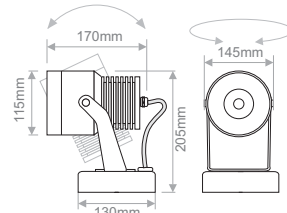

OCTAN

- Neoprene cable HO5RN-F 1.0m.
- Aluminum housing and front cover.
- Electrostatic painting alu colour.
- Dimmable.
- 2-3 SDCM
- L70/B50 50.000h
- IP65

LIGHTSOURCE BY
bridgelux

Model	Colour Temperature - LED Lumen	Type	Colour Rendering	Beam Angle	Colour***	Voltage
OCTAN 6.4W (OCTAN 06)	(27B0505) 2700K - 505lm	(AD) Adjustable	(70) 70*	(16) 16°	(GR) Grey	(24) 24VDC
	(30B0550) 3000K - 550lm		(80) 80	(28) 28°		
	(40B0590) 4000K - 590lm		(90) 90**	(40) 40°		
	(56B0685) 5600K - 685lm					

* 5600K only available in CRI 70
** CRI 90 only for 2700K & 3000K
***Brown colour available upon request
****Spike available upon request as extra

LIGHTSOURCE BY
LUMINUS

Model	Colour Temperature* - LED Lumen	Type	Colour Rendering	Beam Angle**	Colour***	Voltage
OCTAN 23W (OCTAN 23)	(30L1770) 3000K - 1770lm	(AD) Adjustable	(80) 80	(15) 15°	(GR) Grey	(24) 24VDC

* Other CCT available upon request
** Available in 22° upon request
***Brown colour available upon request
****Spike available upon request as extra

OCTAN 23

Ordering Code Example:
OCTAN 06 - 30B0550 - AD - 80 - 28 - GR - 24