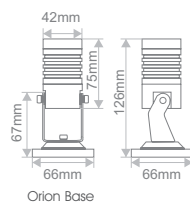

ACC.007
SPIKE/ EARTH RACK