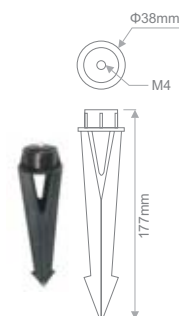

TONDO + TONDO MINI

- Housing: passivated aluminum
- Glass : Tempered glass T=4mm
- Power cable Tondo: H05RN-F 2x0.75mm² L=1.5m
- Power cable Tondo Mini: H05RN-F 0.75mm² L=0.6m
- Plastic spike available (aluminium spike also available upon request)
- Outdoor installation IP67
- Luminaire also available in black colour upon request

CREE
LEDs

Tondo

Code	Model	No.LED	Colour*	Watt	Lumen	Dimensions	Diameter	Voltage	Beam**	IP	Dimmable
ALE.051	Tondo	4	COOL WHITE	6W	370lm	58x82x62mm	46mm	24VDC	25°	IP65	Non-Dimmable
ALE.052	Tondo	4	WARM WHITE	6W	320lm	58x82x62mm	46mm	12VDC	25°	IP65	Dimmable

*Other colours available upon request

**Available in 40° & 60° degrees upon request.

Tondo Mini

Code	Model	No.LED	Colour*	Watt	Lumen	Dimensions	Diameter	Voltage	Beam**	IP	Dimmable
ALE.053	Tondo Mini	1	COOL WHITE	2W	130lm	38x68x52mm	28mm	12VDC	20°	IP65	Dimmable
ALE.054	Tondo Mini	1	WARM WHITE	2W	110lm	38x68x52mm	28mm	12VDC	20°	IP65	Dimmable
ALE.069	Tondo Mini	1	NEUTRAL WHITE	2W	120lm	38x68x52mm	28mm	12VDC	20°	IP65	Dimmable

*Other colours available upon request

**Available in 40° & 60° degrees upon request.

Tondo

Tondo Mini