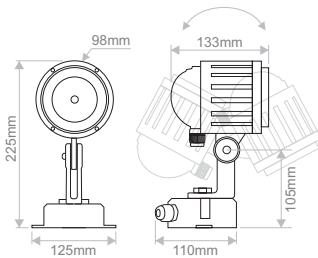

DENDO

- Spotlight with manually adjustable beam angle from 60° to 10°
- Housing: passivated aluminum
- Power cable: H05RN-F 2x0.75mm² open wires L=1.5m
- Consumption: 12watt
- Outdoor installation IP67
- Plastic spike available

Code	No.LED	Colour*	Watt	Dimensions	Voltage		IP 	Dimmable
ALE.049 /CA	5	RGB	15W	125x225x133mm	24VDC	30°	IP65	Dimmable

ACC.206
Top hat supplied as extra

- Spotlight with hood as accessory
- High efficiency deep reflector with clear cover glass
- Housing: Die-cast powder coated aluminum
- Mounting base: Powder coated die-cast aluminum
- Glass : Tempered glass, T=4mm
- Cable gland: IP-68 PG-9 PVC
- Power cable : H05RN-F 2x1.0mm²=2.0m
- IK Rate: 05
- PVC spike available as extra
- Outdoor installation: IP65
- Dimmable
- Luminaire colour: Black