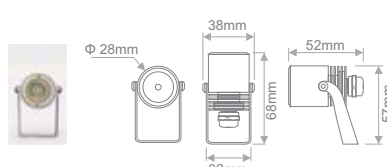

TONDO + TONDO MINI

- Housing: passivated aluminum
- Glass : Tempered glass T=4mm
- Power cable Tondo: H05RN-F 2x0.75mm² L=1.5m
- Power cable Tondo Mini: H05RN-F 0.75mm² L=0.6m
- Plastic spike available (aluminium spike also available upon request)
- Outdoor installation IP67
- Luminaire also available in black colour upon request

CREE
LEDs

Tondo

Code	Model	No.LED	Colour*	Watt	Lumen	Dimensions	Diameter	Voltage	Beam**	IP	Dimmable
ALE.051	Tondo	4	COOL WHITE	6W	370lm	58x82x62mm	46mm	24VDC	25°	IP65	Non-Dimmable
ALE.052	Tondo	4	WARM WHITE	6W	320lm	58x82x62mm	46mm	12VDC	25°	IP65	Dimmable

*Other colours available upon request

**Available in 40° & 60° degrees upon request.

Tondo Mini

Code	Model	No.LED	Colour*	Watt	Lumen	Dimensions	Diameter	Voltage	Beam**	IP	Dimmable
ALE.053	Tondo Mini	1	COOL WHITE	2W	130lm	38x68x52mm	28mm	12VDC	20°	IP65	Dimmable
ALE.054	Tondo Mini	1	WARM WHITE	2W	110lm	38x68x52mm	28mm	12VDC	20°	IP65	Dimmable
ALE.069	Tondo Mini	1	NEUTRAL WHITE	2W	120lm	38x68x52mm	28mm	12VDC	20°	IP65	Dimmable

*Other colours available upon request

**Available in 40° & 60° degrees upon request.

Tondo

Tondo Mini