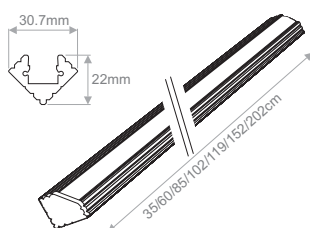

CORNER 45 IP67

Monochromatic: Management through:

- DMX 512 controllers & converters 0-10V or 1-10V or simple push buttons.
- Wireless IR & RF control units.
- DALI Protocol devices.
- CORNER 45 aluminium profile ideal for installation in corners.
- Supplied with single waterproof cable & connector as standard.
- Possibility for in-out cables & connectors upon request as extra.
- L70 50,000h
- IP67

LIGHTSOURCE BY
NICHIA

Model	Luminaire Colour	Colour Temperature	Type	Watt / Length	Voltage
CORNER 45 (CORNER 45)	(AN) Anodized	(WW) Warm White	(ML) Milky	(07W035) 7W / 35cm	(24) 24VDC
		(NW) Neutral White		(12W060) 12.2W / 60cm	
		(CW) Cool White		(17W085) 17.5W / 85cm	
				(21W102) 21W / 102cm	
				(24W119) 24.5W / 119cm	
				(31W152) 31.5W / 152cm	
				(42W202) 42W / 202cm	

Ordering Code Example:
CORNER 45 - AN - WW - ML - 31W152 - 24

Available upon request:

- ✓ Custom dimensions
- ✓ Custom luminaire colours
- ✓ Emergency version

One outdoor cable and IP connector (as standard)