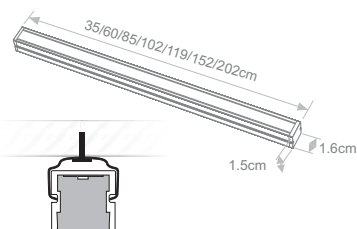

Available upon request:

- ✓ Custom dimensions
- ✓ Custom luminaire colours
- ✓ Emergency version