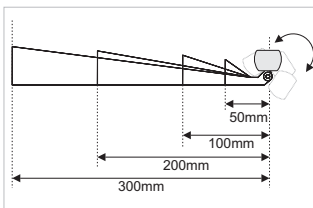

Accessories

Fixed 5,10,20,30cm Wall brackets INOX-316 powder coated (as extra)