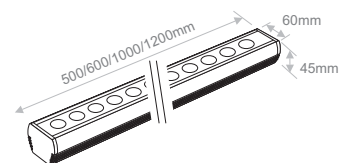

Functions: On-off, dimmable.

Lengths: 50cm, 60cm, 100cm, 120cm.

Pitch for 50cm & 100cm: 41.65 mm (Pitch is maintained between luminaries)

Pitch for 60cm & 120cm: 50 mm (Pitch is maintained between luminaries)

- DMX 512 controllers & converters 0-10V or 1-10V or simple push buttons.
- Wireless RF control units.
- DALI Protocol devices.

FEATURES OF MATERIALS

Heatsink:	Anticorodal aluminium EN AW-6060
Screen:	3mm tempered glass
Optics:	PMMA collimating lens
Gaskets:	Silicone rubber
Connector:	Nylon 66. Fire resistance V-0
Screw Vent:	PC
Pressure equalization:	Screw Vent (Breather) 190ml/min@0,07bar
Cable gland:	Nickled brass. IP68.
Printed circuit:	Insulated metal substrate PCB
Power cords:	50cm, suitable for outdoor use, halogen-free good chemical resistance, cold resistant, UV-resistant, temperature range for fixed installation -50°C to +80°C.
Screws:	Stainless steel
End caps:	Anticorodal aluminium alloy AS12
Mounting accessory:	Anticorodal aluminium EN AW-6060 - INOX-304