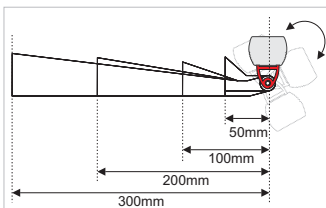

Accessories

Fixed 5,10,20,30cm Wall brackets
INOX-316 powder coated (as extra)