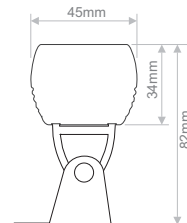

ELEGANT MIDI

Applications: Walls, windows, balconies, facades and other outdoor applications
Setting: Retail showrooms, hotels, museums

Custom production in terms of length, LED colour, beam angle, power consumption

Colour: Cool White, Neutral White, Warm White, Tunable white, Red, Green, Blue, Amber, RGB(1in1), RGB(3in1) RGBW(4in1).

Installation: Surface mounted, Wall mounted.

Material: Natural anodized aluminium - tempered glass.

Finishes: Aluminium with 2 anti-corrosion powder coatings (primer & polyester).

Mounting accessory: Natural anodized aluminium bracket INOX-304.

LED light source: High power CREE LEDs.

No. of LEDs/100 or 120cm:

- 24 at Monochromatic, Tunable White (1in1), RGB (1in1) models,
- 72 at RGB (3in1), Tunable White (3in1) models,
- 96 at RGBW (4in1) models.

Optics:

10°, 25°, 45°, elliptical 40°x10° for monochrome, tunable white, RGB(1in1).
25°, elliptical 40°x10° for RGB(3in1), RGBW(4in1).

Functions: On-off, dimmable.

Lengths: 50cm, 60cm, 100cm, 120cm.

Pitch for 50cm & 100cm: 41.65 mm (Pitch is maintained between luminaries)

Pitch for 60cm & 120cm: 50 mm (Pitch is maintained between luminaries)

Power supply: Constant voltage 24VDC

Power: 100cm, 120cm: **40W**
50cm, 60cm: **20W**

Ingress protection: IP66

Operation Ambient temperature: -25°C to +50°C.

RGB, RGBW, Monochromatic: Management through:

- DMX 512 controllers & converters 0-10V or 1-10V or simple push buttons.
- Wireless RF control units.
- DALI Protocol devices.

FEATURES OF MATERIALS