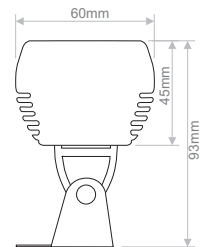

ELEGANT MAX

Applications: Walls, windows, balconies, facades and other outdoor applications
Setting: Retail showrooms, hotels, museums

Custom production in terms of length, LED colour, beam angle, power consumption

Colour: Cool White, Neutral White, Warm White, Tunable white, Red, Green, Blue, Amber, RGB(1in1), RGB(3in1) RGBW(4in1).

Installation: Surface mounted, Wall mounted.

Material: Natural anodized aluminium - tempered glass.

Finishes: Aluminium with 2 anti-corrosion powder coatings (primer & polyester).

Mounting accessory: Natural anodized aluminium bracket INOX-304.

LED light source: High power CREE LEDs.

No. of LEDs/100 or 120cm:

- 24 at Monochromatic, Tunable White (1in1), RGB (1in1) models,
- 72 at RGB (3in1), Tunable White (3in1) models,
- 96 at RGBW (4in1) models.

Optics:

10°, 25°, 45°, elliptical 40°x10° for monochrome, tunable white, RGB(1in1).
25°, elliptical 40°x10° for RGB(3in1), RGBW(4in1).

Functions: On-off, dimmable.

Lengths: 50cm, 60cm, 100cm, 120cm.

Pitch for 50cm & 100cm: 41.65 mm (Pitch is maintained between luminaries)

Pitch for 60cm & 120cm: 50 mm (Pitch is maintained between luminaries)

Power supply: Constant voltage 24VDC

Power: 100cm, 120cm: **70W**
50cm, 60cm: **35W**

Ingress protection: IP66

Operation Ambient temperature: -25°C to +50°C.

RGB, RGBW, Monochromatic: Management through:

- DMX 512 controllers & converters 0-10V or 1-10V or simple push buttons.
- Wireless RF control units.
- DALI Protocol devices.

FEATURES OF MATERIALS