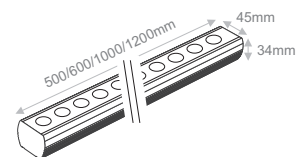

ELEGANT MIDI

Applications: Walls, windows, balconies, facades and other outdoor applications
Setting: Retail showrooms, hotels, museums

Custom production in terms of length, LED colour, beam angle, power consumption

Colour: Cool White, Neutral White, Warm White, Tunable white, Red, Green, Blue, Amber, RGB(1in1), RGB(3in1) RGBW(4in1).

Installation: Surface mounted, Wall mounted.

Material: Natural anodized aluminium - tempered glass.

Finishes: Aluminium with 2 anti-corrosion powder coatings (primer & polyester).

Mounting accessory: Natural anodized aluminium bracket INOX-304.

LED light source: High power CREE LEDs.

No. of LEDs/100 or 120cm:

- 24 at Monochromatic, Tunable White (1in1), RGB (1in1) models,
- 72 at RGB (3in1), Tunable White (3in1) models,
- 96 at RGBW (4in1) models.

Optics:

10°, 25°, 45°, elliptical 40°x10° for monochrome, tunable white, RGB(1in1).
25°, elliptical 40°x10° for RGB(3in1), RGBW(4in1).

Functions: On-off, dimmable.

Lengths: 50cm, 60cm, 100cm, 120cm.

Pitch for 50cm & 100cm: 41.65 mm (Pitch is maintained between luminaries)

Pitch for 60cm & 120cm: 50 mm (Pitch is maintained between luminaries)

Power supply: Constant voltage 24VDC

Power: 100cm, 120cm: **40W**
50cm, 60cm: **20W**

Ingress protection: IP66

Operation Ambient temperature: -25°C to +50°C.

RGB, RGBW, Monochromatic: Management through:

- DMX 512 controllers & converters 0-10V or 1-10V or simple push buttons.
- Wireless RF control units.
- DALI Protocol devices.

FEATURES OF MATERIALS