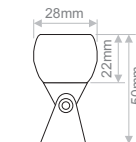

ELEGANT MINI

Applications: Walls, windows, balconies, facades and other outdoor applications
Setting: Retail showrooms, hotels, museums

Custom production in terms of length, LED colour, beam angle, power consumption

Colour: Cool White, Neutral White, Warm White, Tunable white, Red, Green, Blue, Amber, RGB(1in1)

Installation: Surface mounted, Wall mounted.

Material: Natural anodized aluminium - tempered glass.

Finishes: Aluminium with 2 anti-corrosion powder coatings (primer & polyester).

Mounting accessory: INOX-304.

LED light source: High power CREE LEDs.

No. of LEDs/100 or 120cm: 24

Optics:

14°, 27°, 49°, elliptical 40°x13°

Functions: On-off, dimmable.

Lengths: 50cm, 60cm, 100cm, 120cm.

Pitch for 50cm & 100cm: 41.65 mm (Pitch is maintained between luminaries)

Pitch for 60cm & 120cm: 50 mm (Pitch is maintained between luminaries)

Power supply: Constant voltage 24VDC

Power: 100cm, 120cm: **26W**
50cm, 60cm: **13W**

Ingress protection: IP66

Operation Ambient temperature: -25°C to +50°C.

RGB, Monochromatic: Management through:

- DMX 512 controllers & converters 0-10V or 1-10V or simple push buttons.
- Wireless RF control units.
- DALI Protocol devices.

FEATURES OF MATERIALS

Heatsink:	Anticorodal aluminium EN AW-6060
Screen:	3mm tempered glass
Optics:	PMMA collimating lens
Gaskets:	Silicone rubber
Connector:	Nylon 66. Fire resistance V-0
Printed circuit:	Insulated metal substrate PCB
Power cords:	50cm, suitable for outdoor use, halogen-free good chemical resistance, cold resistant, UV-resistand, temperature range for fixed installation -50oC to +80oC.
Screws:	Stainless steel
End caps:	Anticorodal aluminium alloy AS12
Mounting accessory:	INOX-304