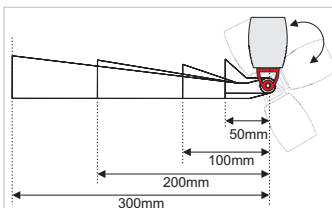

Accessories

Fixed 5,10,20,30cm Wall brackets INOX-316 powder coated (as extra)