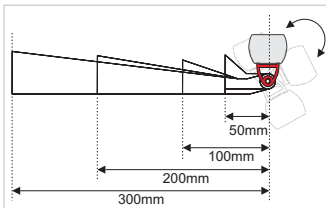

Accessories

Fixed 5,10,20,30cm Wall brackets INOX-316 powder coated (as extra)