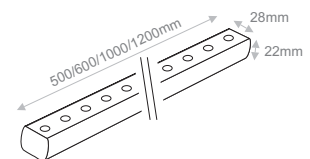

FEATURES OF MATERIALS

Heatsink:	Anticorodal aluminium EN AW-6060
Screen:	3mm tempered glass
Optics:	PMMA collimating lens
Gaskets:	Silicone rubber
Connector:	Nylon 66. Fire resistance V-0
Printed circuit:	Insulated metal substrate PCB
Power cords:	50cm, suitable for outdoor use, halogen-free good chemical resistance, cold resistant, UV-resistand, temperature range for fixed installation -50oC to +80oC.
Screws:	Stainless steel
End caps:	Anticorodal aluminium alloy AS12
Mounting accessory:	INOX-304