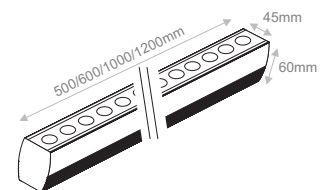

ELEGANT HV

Applications: Walls, windows, balconies, facades and other outdoor applications
Setting: Retail showrooms, hotels, museums

Custom production in terms of length, LED colour, beam angle, power consumption

Colour: Cool White, Neutral White, Warm White, Red, Green, Blue, Amber.
Installation: Surface mounted, Wall mounted.
Material: Natural anodized aluminium - tempered glass.
Finishes: Aluminium with 2 anti-corrosion powder coatings (primer & polyester).
Mounting accessory: Natural anodized aluminium bracket INOX-304.
LED light source: High power CREE LEDs.

No. of LEDs/100 or 120cm:
• 24LEDs

No. of LEDs/50 or 60cm:
• 12LEDs

Optics:
10°, 25°, 45°, elliptical 40°x10°

Functions: On-off, dimmable.
Lengths: 50cm, 60cm, 100cm, 120cm.

Pitch for 50cm & 100cm: 41.65 mm (Pitch is maintained between luminaries)
Pitch for 60cm & 120cm: 50 mm (Pitch is maintained between luminaries)
Power supply: (for all models of ELEGANT HV) 220-240VAC / 50-60Hz
Power: 100cm, 120cm: **35W**
50cm, 60cm: **18W**

Ingress protection: IP66

Operation Ambient temperature: -25°C to +50°C.

Power Supply 220-240VAC / 50-60Hz

FEATURES OF MATERIALS