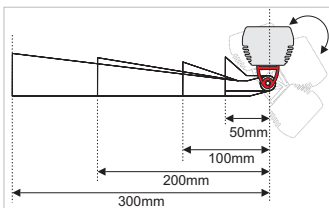

Accessories

Fixed 5,10,20,30cm Wall brackets INOX-316 powder coated (as extra)