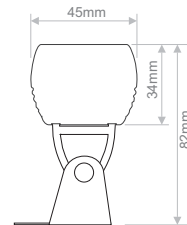

ELEGANT MIDI ECO

Applications: Walls, windows, balconies, facades and other outdoor applications
Setting: Retail showrooms, hotels, museums

Custom production in terms of length, LED colour, beam angle, power consumption

Colour: Cool White, Neutral White, Warm White, Tunable white, Red, Green, Blue, Amber, RGB(1in1), RGB(3in1) RGBW(4in1).

Installation: Surface mounted, Wall mounted.

Material: Natural anodized aluminium - tempered glass.

Finishes: Aluminium with 2 anti-corrosion powder coatings (primer & polyester).

Mounting accessory: Natural anodized aluminium bracket INOX-304.

LED light source: High power CREE LEDs.

No. of LEDs/100 or 120cm:

- 24 at Monochromatic, Tunable White (1in1), RGB (1in1) models,
- 72 at RGB (3in1), Tunable White (3in1) models,
- 96 at RGBW (4in1) models.

Optics:

15°, 25°, 45°, elliptical 45°x10° for monochrome, tunable white, RGB(1in1).
25°, elliptical 45°x10° for RGB(3in1), RGBW(4in1).

Functions: On-off, dimmable.

Lengths: 50cm, 60cm, 100cm, 120cm.

Pitch for 50cm & 100cm: 41.65 mm (Pitch is maintained between luminaries)

Pitch for 60cm & 120cm: 50 mm (Pitch is maintained between luminaries)

Power supply: Constant voltage 24VDC

Power: 100cm, 120cm: **40W**
50cm, 60cm: **20W**

Ingress protection: IP66

Operation Ambient temperature: -25°C to +50°C.

ECO

RGB, RGBW, Monochromatic: Management through:

- DMX 512 controllers & converters 0-10V or 1-10V or simple push buttons.
- Wireless RF control units.
- DALI Protocol devices.

FEATURES OF MATERIALS