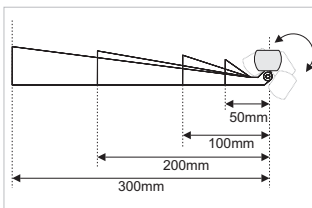

Accessories

Fixed 5,10,20,30cm Wall brackets
INOX-316 powder coated (as extra)