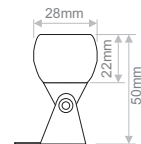

ELEGANT MINI ECO

Applications: Walls, windows, balconies, facades and other outdoor applications
Setting: Retail showrooms, hotels, museums

Custom production in terms of length, LED colour, beam angle, power consumption

Colour: Cool White, Neutral White, Warm White, Tunable white, Red, Green, Blue, Amber, RGB(1in1)

Installation: Surface mounted, Wall mounted.

Material: Natural anodized aluminium - tempered glass.

Finishes: Aluminium with 2 anti-corrosion powder coatings (primer & polyester).

Mounting accessory: INOX-304.

LED light source: High power CREE LEDs.

No. of LEDs/100 or 120cm: 24

Optics:

12°, 30°, 45°, elliptical 25°x50°

Functions: On-off, dimmable.

Lengths: 50cm, 60cm, 100cm, 120cm.

Pitch for 50cm & 100cm: 41.65 mm (Pitch is maintained between luminaries)

Pitch for 60cm & 120cm: 50 mm (Pitch is maintained between luminaries)

Power supply: Constant voltage 24VDC

Power: 100cm, 120cm: **26W**

50cm, 60cm: **13W**

Ingress protection: IP66

Operation Ambient temperature: -25°C to +50°C.

ECO

RGB, Monochromatic: Management through:

- DMX 512 controllers & converters 0-10V or 1-10V or simple push buttons.
- Wireless RF control units.
- DALI Protocol devices.

FEATURES OF MATERIALS

Heatsink:	Anticorodal aluminium EN AW-6060
Screen:	3mm tempered glass
Optics:	PMMA collimating lens
Gaskets:	Silicone rubber
Printed circuit:	Insulated metal substrate PCB
Power cords:	50cm, suitable for outdoor use, halogen-free good chemical resistance, cold resistant, UV-resistant, temperature range for fixed installation -50oC to +80oC.
Screws:	Stainless steel
End caps:	Anticorodal aluminium alloy AS12
Mounting accessory:	INOX-304