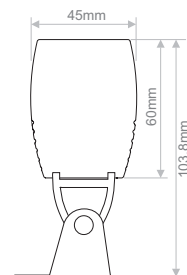

No. of LEDs/100 or 120cm:
 • 24LEDs

No. of LEDs/50 or 60cm:
 • 12LEDs

Optics:
 10°, 25°, 45°, elliptical 40°x10°

Functions: On-off, dimmable.
Lengths: 50cm, 60cm, 100cm, 120cm.

Pitch for 50cm & 100cm: 41.65 mm (Pitch is maintained between luminaries)
Pitch for 60cm & 120cm: 50 mm (Pitch is maintained between luminaries)
Power supply: (for all models of ELEGANT HV) 220-240VAC / 50-60Hz
Power: 100cm, 120cm: **35W**
 50cm, 60cm: **18W**

Ingress protection: IP66

Operation Ambient temperature: -25°C to +50°C.

Power Supply 220-240VAC / 50-60Hz

FEATURES OF MATERIALS

Heatsink:	Anticorodal aluminium EN AW-6060
Screen:	3mm tempered glass
Optics:	PMMA collimating lens
Gaskets:	Silicone rubber
Connector:	Nylon 66. Fire resistance V-0
Screw Vent:	PC
Pressure equalization:	Screw Vent (Breather) 190ml/min@0,07bar
Cable gland:	Nickeled brass. IP68.
Printed circuit:	Insulated metal substrate PCB
Power cords:	50cm, suitable for outdoor use, halogen-free good chemical resistance, cold resistant, UV-resistant, temperature range for fixed installation -50oC to +80oC.
Screws:	Stainless steel
End caps:	Anticorodal aluminium alloy AS12
Mounting accessory:	Anticorodal aluminium EN AW-6060 - INOX-304