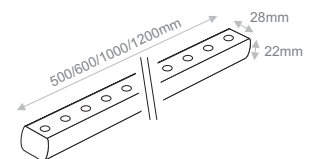

ELEGANT MINI ECO

Applications: Walls, windows, balconies, facades and other outdoor applications
Setting: Retail showrooms, hotels, museums

Custom production in terms of length, LED colour, beam angle, power consumption

Colour: Cool White, Neutral White, Warm White, Tunable white, Red, Green, Blue, Amber, RGB(1in1)

Installation: Surface mounted, Wall mounted.

Material: Natural anodized aluminium - tempered glass.

Finishes: Aluminium with 2 anti-corrosion powder coatings (primer & polyester).

Mounting accessory: INOX-304.

LED light source: High power CREE LEDs.

No. of LEDs/100 or 120cm: 24

Optics:

12°, 30°, 45°, elliptical 25°x50°

Functions: On-off, dimmable.

Lengths: 50cm, 60cm, 100cm, 120cm.

Pitch for 50cm & 100cm: 41.65 mm (Pitch is maintained between luminaries)

Pitch for 60cm & 120cm: 50 mm (Pitch is maintained between luminaries)

Power supply: Constant voltage 24VDC

Power: 100cm, 120cm: **26W**

50cm, 60cm: **13W**

Ingress protection: IP66

Operation Ambient temperature: -25°C to +50°C.

ECO

RGB, Monochromatic: Management through:

- DMX 512 controllers & converters 0-10V or 1-10V or simple push buttons.
- Wireless RF control units.
- DALI Protocol devices.

FEATURES OF MATERIALS

Heatsink:	Anticorodal aluminium EN AW-6060
Screen:	3mm tempered glass
Optics:	PMMA collimating lens
Gaskets:	Silicone rubber
Printed circuit:	Insulated metal substrate PCB
Power cords:	50cm, suitable for outdoor use, halogen-free good chemical resistance, cold resistant, UV-resistant, temperature range for fixed installation -50oC to +80oC.
Screws:	Stainless steel
End caps:	Anticorodal aluminium alloy AS12
Mounting accessory:	INOX-304