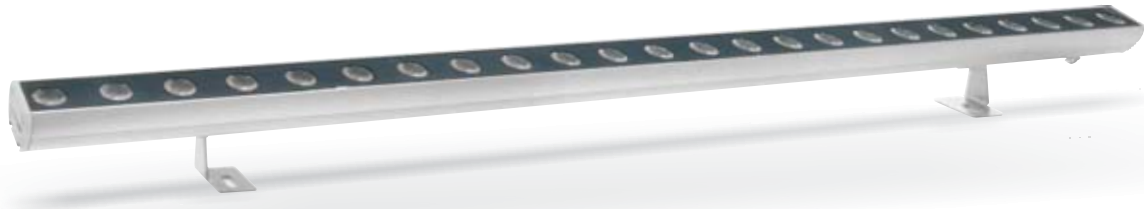

ELEGANT MIDI

Applications: Walls, windows, balconies, facades and other outdoor applications
Setting: Retail showrooms, hotels, museums

Custom production in terms of length, LED colour, beam angle, power consumption

Colour: Cool White, Neutral White, Warm White, Tunable white, Red, Green, Blue, Amber, RGB(1in1), RGB(3in1) RGBW(4in1).

Installation: Surface mounted, Wall mounted.

Material: Natural anodized aluminium - tempered glass.

Finishes: Aluminium with 2 anti-corrosion powder coatings (primer & polyester).

Mounting accessory: Natural anodized aluminium bracket INOX-304.

LED light source: High power CREE LEDs.

No. of LEDs/100 or 120cm:

- 24 at Monochromatic, Tunable White (1in1), RGB (1in1) models,
- 72 at RGB (3in1), Tunable White (3in1) models,
- 96 at RGBW (4in1) models.

Optics:

10°, 25°, 45°, elliptical 40°x10° for monochrome, tunable white, RGB(1in1).
25°, elliptical 40°x10° for RGB(3in1), RGBW(4in1).

Functions: On-off, dimmable.

Lengths: 50cm, 60cm, 100cm, 120cm.

Pitch for 50cm & 100cm: 41.65 mm (Pitch is maintained between luminaries)

Pitch for 60cm & 120cm: 50 mm (Pitch is maintained between luminaries)

Power supply: Constant voltage 24VDC

Power: 100cm, 120cm: **40W**
50cm, 60cm: **20W**

Ingress protection: IP66

Operation Ambient temperature: -25°C to +50°C.

RGB, RGBW, Monochromatic: Management through:

- DMX 512 controllers & converters 0-10V or 1-10V or simple push buttons.
- Wireless RF control units.
- DALI Protocol devices.

FEATURES OF MATERIALS

Heatsink:	Anticorodal aluminium EN AW-6060
Screen:	3mm tempered glass
Optics:	PMMA collimating lens
Gaskets:	Silicone rubber
Connector:	Nylon 66. Fire resistance V-0
Screw Vent:	PC
Pressure equalization:	Screw Vent (Breather) 190ml/min@0,07bar
Cable gland:	Nickel brass. IP68.
Printed circuit:	Insulated metal substrate PCB
Power cords:	50cm, suitable for outdoor use, halogen-free good chemical resistance, cold resistant, UV-resistant, temperature range for fixed installation -50°C to +80°C.
Screws:	Stainless steel
End caps:	Anticorodal aluminium alloy AS12
Mounting accessory:	Anticorodal aluminium EN AW-6060 - INOX-304