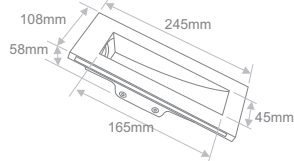

SHAPE
Light Emission