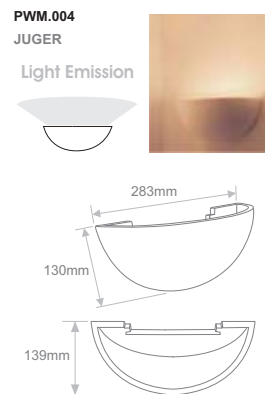

WAVE + VISION + JUGER

Code	Model	Lamp Holder	Maximum Consumption	Voltage			IP	
PWM.002	WAVE	R7S	100W	220-240VAC	Not included	2.08Kg	IP20	
PWM.003	VISION	E14	40W	220-240VAC	Not included	0.76Kg	IP20	
PWM.004	JUGER	E14	40W	220-240VAC	Not included	1.1Kg	IP20