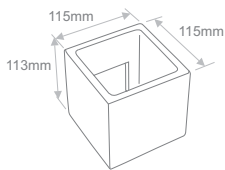

PWM.001 CUBE PL

Light Emission