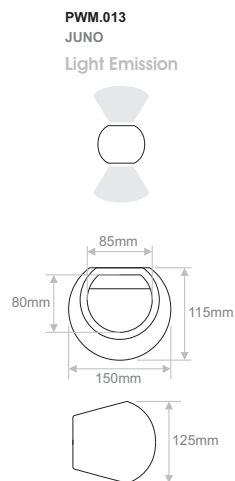

Code	Model	Lamp Holder	Maximum Consumption	Voltage			IP 	
PWM.010	CAFÉ	G9	40W	220-240VAC	Not included	1.10Kg	IP20	
PWM.014	MENSA	E14	40W	220-240VAC	Not included	1.50Kg	IP20	

Code	Model	LED Colour*	Watt	Constant Current	LED		IP 	
PWM.015	EUROPA	WARM WHITE	1x3W	700mA	Included	1.05Kg	IP20	
PWM.016	IDA	WARM WHITE	2x2W	500mA	Included	0.60Kg	IP20	

* Available in Cool White & Blue upon request.

PWM.015
EUROPA
Light Emission

PWM.016
IDA
Light Emission

LETO + JUNO

Interior Wall 

Code	Model	Lamp Holder	Maximum Consumption	Voltage			IP 	
PWM.012	LETO	G9	40W	220-240VAC	Not included	0.75Kg	IP20	
PWM.013	JUNO	G9	40W	220-240VAC	Not included	0.5Kg	IP20	