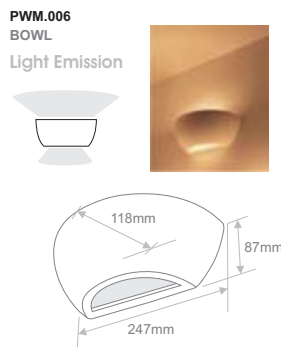

PWM.001 CUBE PL

Light Emission

PWM.011 FAROS-P

Light Emission

Code	Model	Lamp Holder	Maximum Consumption	Voltage			IP 	
PWM.005	PRICL	E14	40W	220-240VAC	Not included	0.82Kg	IP20	
PWM.006	BOWL	E14	40W	220-240VAC	Not included	0.76Kg	IP20	
PWM.007	CURB	2xE14	2x40W	220-240VAC	Not included	1.32Kg	IP20	