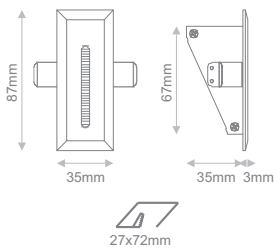

Code	No.LED	Colour*	Material	Current		Colour of fitting**	Weight	IP
ALW.038	1x1W	WARM WHITE	Aluminium	350mA	90°	White	0.06Kg	IP20

* Also available in COOL WHITE upon request
**Available in Black colour of fitting upon request

ACC.189
Wall Box