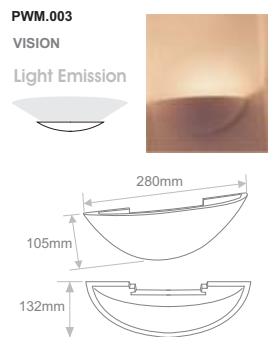

WAVE + VISION + JUGER

Code	Model	Lamp Holder	Maximum Consumption	Voltage			IP	
PWM.002	WAVE	R7S	100W	220-240VAC	Not included	2.08Kg	IP20	
PWM.003	VISION	E14	40W	220-240VAC	Not included	0.76Kg	IP20	
PWM.004	JUGER	E14	40W	220-240VAC	Not included	1.1Kg	IP20