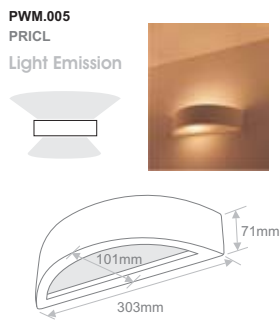

PWM.001 CUBE PL

Light Emission

PWM.011 FAROS-P

Light Emission

Code	Model	Lamp Holder	Maximum Consumption	Voltage			IP 	
PWM.005	PRICL	E14	40W	220-240VAC	Not included	0.82Kg	IP20	
PWM.006	BOWL	E14	40W	220-240VAC	Not included	0.76Kg	IP20	
PWM.007	CURB	2xE14	2x40W	220-240VAC	Not included	1.32Kg	IP20	