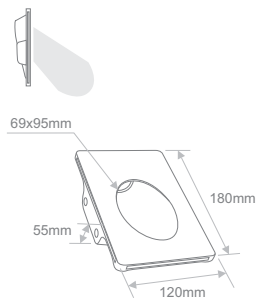

*Suitable for plasterboard 9mm-15mm

PWR.004

CIRCLE PL

Light Emission

PWR.003

CIRCLE LPL

Light Emission

LED OPTIONS

*Suitable for plasterboard 9mm-15mm

PWR.012
CERES L
Light Emission

PWR.013
CERES
Light Emission

LED OPTIONS

-  **LED.302**
1W / 350mA / CW
-  **LED.303**
1W / 350mA / WW
-  **LED.304**
1W / 350mA / BLUE

NECK + SHAPE + TEAR