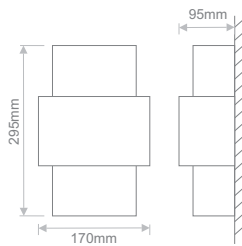

PWM.011 FAROS-P

Light Emission