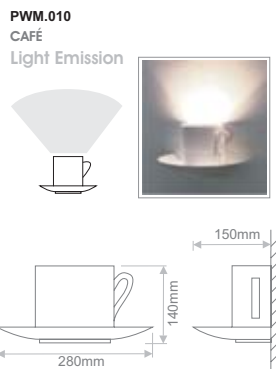

Code	Model	Lamp Holder	Maximum Consumption	Voltage			IP	
PWM.010	CAFÉ	G9	40W	220-240VAC	Not included	1.10Kg	IP20	
PWM.014	MENSA	E14	40W	220-240VAC	Not included	1.50Kg	IP20