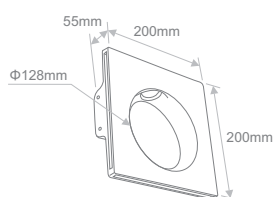

*Suitable for plasterboard 9mm-15mm

PWR.004

CIRCLE PL

Light Emission

PWR.003

CIRCLE LPL

Light Emission

LED OPTIONS