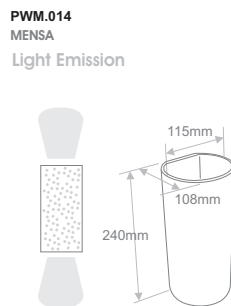

Code	Model	Lamp Holder	Maximum Consumption	Voltage			IP	
PWM.010	CAFÉ	G9	40W	220-240VAC	Not included	1.10Kg	IP20	
PWM.014	MENSA	E14	40W	220-240VAC	Not included	1.50Kg	IP20