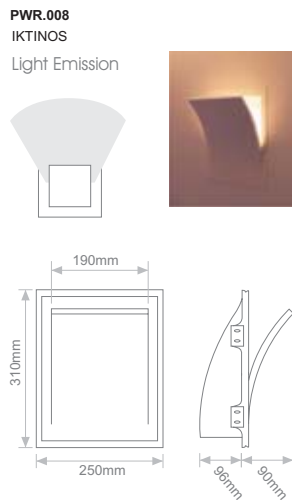

*Suitable for plasterboard 9mm-15mm

Code	Model	LED Source	Watt	Constant Current	LED			IP 	
PWR.001	URGO PL	COOL WHITE WARM WHITE BLUE	1x1W	350mA	Not included	0.64Kg	145x172mm	IP20	
PWR.002	URGO SLEEK	COOL WHITE WARM WHITE BLUE	1x1W	350mA	Not included	0.64Kg	145x172mm	IP20	