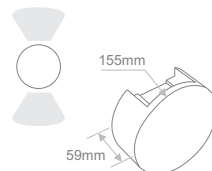

PWM.016
IDA
Light Emission