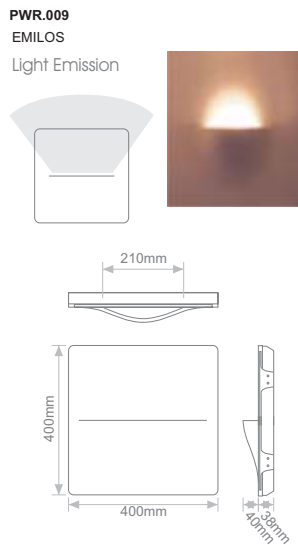

*Suitable for plasterboard 9mm-15mm

Code	Model	LED Source	Watt	Constant Current	LED			IP 	
PWR.001	URGO PL	COOL WHITE WARM WHITE BLUE	1x1W	350mA	Not included	0.64Kg	145x172mm	IP20	
PWR.002	URGO SLEEK	COOL WHITE WARM WHITE BLUE	1x1W	350mA	Not included	0.64Kg	145x172mm	IP20	