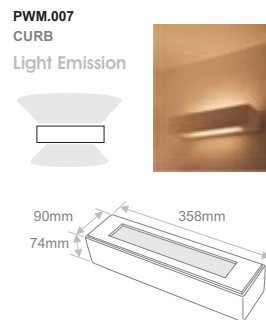

PWM.001 CUBE PL

Light Emission

PWM.011 FAROS-P

Light Emission

Code	Model	Lamp Holder	Maximum Consumption	Voltage			IP 	
PWM.005	PRICL	E14	40W	220-240VAC	Not included	0.82Kg	IP20	
PWM.006	BOWL	E14	40W	220-240VAC	Not included	0.76Kg	IP20	
PWM.007	CURB	2xE14	2x40W	220-240VAC	Not included	1.32Kg	IP20	