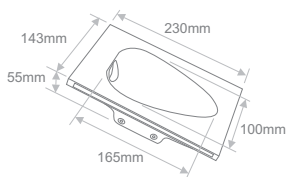

*Suitable for plasterboard 9mm-15mm

LED OPTIONS

LED.302
1W / 350mA / CW

LED.303
1W / 350mA / WW

LED.304
1W / 350mA / BLUE

Not included

PWR.005

NECK
Light Emission