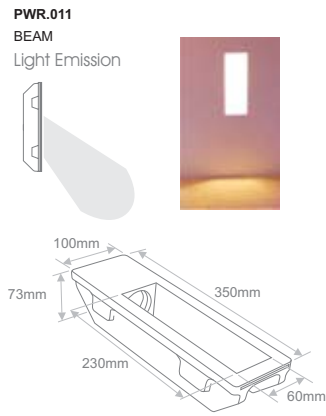

*Suitable for plasterboard 9mm-15mm

LED OPTIONS

LED.302
1W / 350mA / CW

LED.303
1W / 350mA / WW

LED.304
1W / 350mA / BLUE

Not included

PWR.005

NECK
Light Emission

PWR.006

SHAPE
Light Emission

PWR.007

TEAR
Light Emission

Code	Model	LED Colour	Watt	Constant Current	LED			IP 	
PWR.010	MYRON	WARM WHITE	12W	350mA	Included	2.53Kg	302x182mm	IP20	

*Suitable for plasterboard 9-15mm

Code	Model	Lamp Holder	Watt	Voltage				IP 	
PWR.011	BEAM	Gx5.3 / MR16	35W	12VAC	Not included	1.53Kg	352x102mm	IP20	

*Suitable for plasterboard 9-15mm

Code	No.LED	Colour*	Material	Current		Colour of fitting**	Weight	IP 
ALW.038	1x1W	WARM WHITE	Aluminium	350mA	90°	White	0.06Kg	IP20