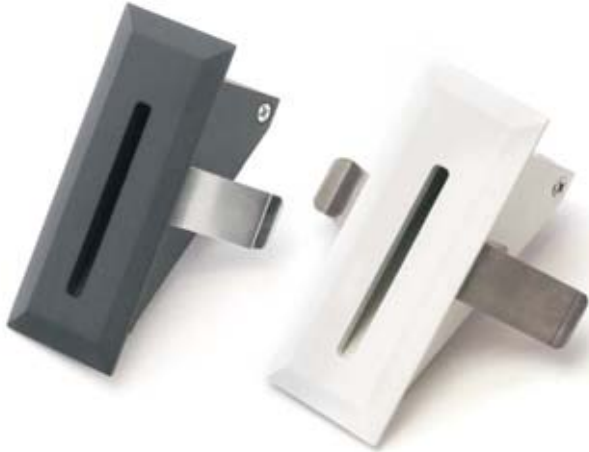

Code	No.LED	Colour*	Material	Current		Colour of fitting**	Weight	IP
ALW.038	1x1W	WARM WHITE	Aluminium	350mA	90°	White	0.06Kg	IP20

* Also available in COOL WHITE upon request
**Available in Black colour of fitting upon request