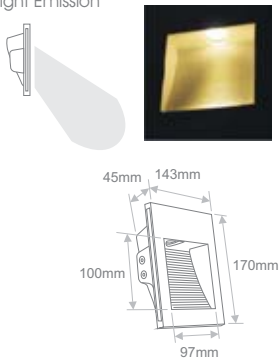

*Suitable for plasterboard 9mm-15mm

Code	Model	LED Source	Watt	Constant Current	LED			IP 	
PWR.001	URGO PL	COOL WHITE WARM WHITE BLUE	1x1W	350mA	Not included	0.64Kg	145x172mm	IP20	
PWR.002	URGO SLEEK	COOL WHITE WARM WHITE BLUE	1x1W	350mA	Not included	0.64Kg	145x172mm	IP20	

*Suitable for plasterboard 9mm-15mm

PWR.001
URGO PL

Light Emission

PWR.002
URGO SLEEK

Light Emission

LED OPTIONS	
	LED.302 1W / 350mA / CW
	LED.303 1W / 350mA / WW
	LED.304 1W / 350mA / BLUE
 Not included	