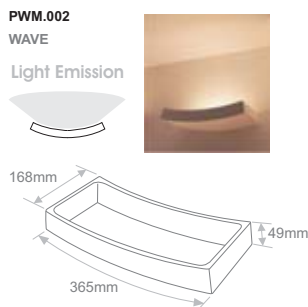

WAVE + VISION + JUGER

Code	Model	Lamp Holder	Maximum Consumption	Voltage			IP	
PWM.002	WAVE	R7S	100W	220-240VAC	Not included	2.08Kg	IP20	
PWM.003	VISION	E14	40W	220-240VAC	Not included	0.76Kg	IP20	
PWM.004	JUGER	E14	40W	220-240VAC	Not included	1.1Kg	IP20