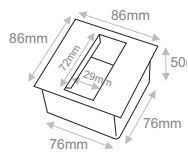

Code	No.LED	Colour*	Material	Current		Colour of fitting**	Weight	IP
ALW.038	1x1W	WARM WHITE	Aluminium	350mA	90°	White	0.06Kg	IP20

* Also available in COOL WHITE upon request
**Available in Black colour of fitting upon request

ACC.189
Wall Box