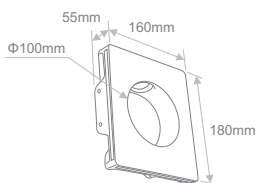

PWR.004

CIRCLE PL

Light Emission