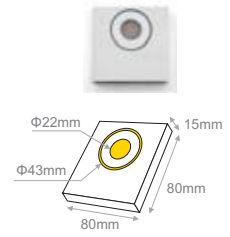

Model	Colour Temperature	Luminaire LED Lumen	Watt	CRI	Voltage	Colour	
TETRIS 4W	3000K	180lm	4W	80	230VAC	White	Dimmable