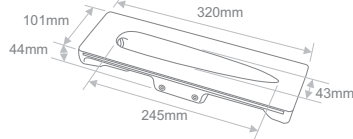

TEAR
Light Emission