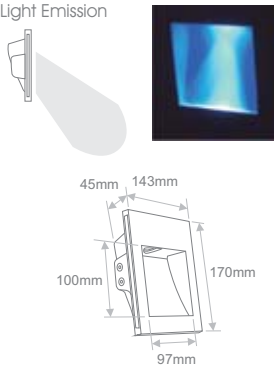

*Suitable for plasterboard 9mm-15mm

Code	Model	LED Source	Watt	Constant Current	LED			IP 	
PWR.001	URGO PL	COOL WHITE WARM WHITE BLUE	1x1W	350mA	Not included	0.64Kg	145x172mm	IP20	
PWR.002	URGO SLEEK	COOL WHITE WARM WHITE BLUE	1x1W	350mA	Not included	0.64Kg	145x172mm	IP20	

*Suitable for plasterboard 9mm-15mm

PWR.001
URGO PL

Light Emission

PWR.002
URGO SLEEK

Light Emission

LED OPTIONS	
	LED.302 1W / 350mA / CW
	LED.303 1W / 350mA / WW
	LED.304 1W / 350mA / BLUE
 Not included	