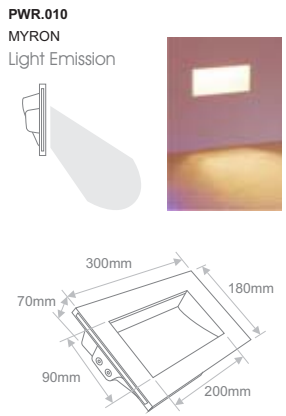

*Suitable for plasterboard 9mm-15mm

LED OPTIONS

LED.302
1W / 350mA / CW

LED.303
1W / 350mA / WW

LED.304
1W / 350mA / BLUE

Not included

PWR.005

NECK
Light Emission

PWR.006

SHAPE
Light Emission

PWR.007

TEAR
Light Emission

Code	Model	LED Colour	Watt	Constant Current	LED			IP 	
PWR.010	MYRON	WARM WHITE	12W	350mA	Included	2.53Kg	302x182mm	IP20	

*Suitable for plasterboard 9-15mm

Code	Model	Lamp Holder	Watt	Voltage				IP 	
PWR.011	BEAM	Gx5.3 / MR16	35W	12VAC	Not included	1.53Kg	352x102mm	IP20	

*Suitable for plasterboard 9-15mm

Code	No.LED	Colour*	Material	Current		Colour of fitting**	Weight	IP 
ALW.038	1x1W	WARM WHITE	Aluminium	350mA	90°	White	0.06Kg	IP20