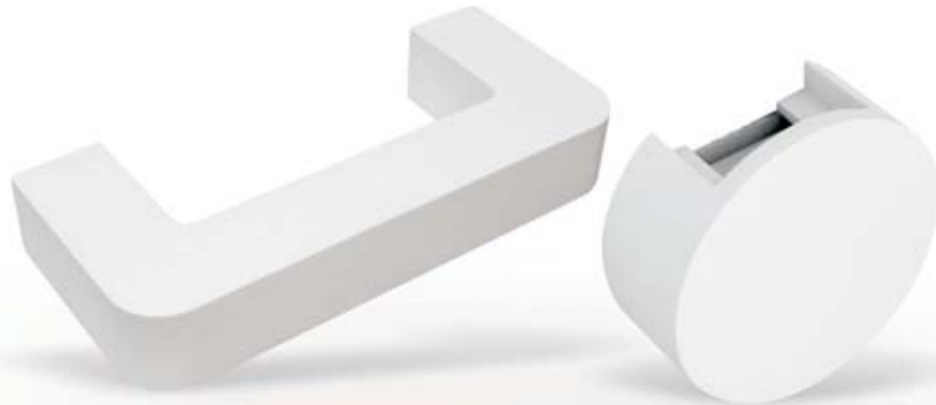

Code	Model	LED Colour*	Watt	Constant Current	LED		IP	
PWM.015	EUROPA	WARM WHITE	1x3W	700mA	Included	1.05Kg	IP20	
PWM.016	IDA	WARM WHITE	2x2W	500mA	Included	0.60Kg	IP20	

* Available in Cool White & Blue upon request.