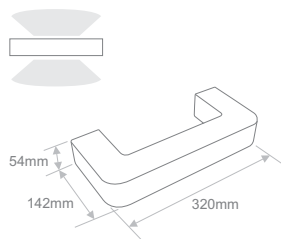

Code	Model	LED Colour*	Watt	Constant Current	LED		IP	
PWM.015	EUROPA	WARM WHITE	1x3W	700mA	Included	1.05Kg	IP20	
PWM.016	IDA	WARM WHITE	2x2W	500mA	Included	0.60Kg	IP20	

* Available in Cool White & Blue upon request.

PWM.015
EUROPA
Light Emission