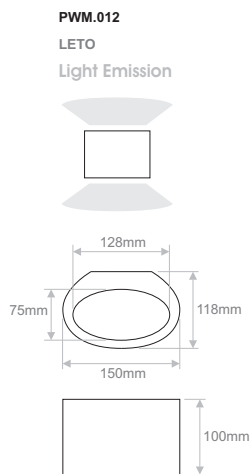

Code	Model	Lamp Holder	Maximum Consumption	Voltage			IP 	
PWM.010	CAFÉ	G9	40W	220-240VAC	Not included	1.10Kg	IP20	
PWM.014	MENSA	E14	40W	220-240VAC	Not included	1.50Kg	IP20	

Code	Model	LED Colour*	Watt	Constant Current	LED		IP 	
PWM.015	EUROPA	WARM WHITE	1x3W	700mA	Included	1.05Kg	IP20	
PWM.016	IDA	WARM WHITE	2x2W	500mA	Included	0.60Kg	IP20	

* Available in Cool White & Blue upon request.

PWM.015
EUROPA
Light Emission

PWM.016
IDA
Light Emission

LETO + JUNO

Interior Wall 

Code	Model	Lamp Holder	Maximum Consumption	Voltage			IP 	
PWM.012	LETO	G9	40W	220-240VAC	Not included	0.75Kg	IP20	
PWM.013	JUNO	G9	40W	220-240VAC	Not included	0.5Kg	IP20	

*Suitable for plasterboard 9mm-15mm

Code	Model	LED Source	Watt	Constant Current	LED			IP 	
PWR.001	URGO PL	COOL WHITE WARM WHITE BLUE	1x1W	350mA	Not included	0.64Kg	145x172mm	IP20	
PWR.002	URGO SLEEK	COOL WHITE WARM WHITE BLUE	1x1W	350mA	Not included	0.64Kg	145x172mm	IP20	

CIRCLE PL + CIRCLE LPL

Code	Model	LED Source	Watt	Constant Current	LED			IP 	
------	-------	------------	------	------------------	-----	---	--	--	---

PWR.004	CIRCLE PL	<ul style="list-style-type: none"> ← COOL WHITE ← WARM WHITE ← BLUE 	1x1W	350mA	Not included	1.08Kg	162x182mm	IP20	
PWR.003	CIRCLE LPL	<ul style="list-style-type: none"> ← COOL WHITE ← WARM WHITE ← BLUE 	1x1W	350mA	Not included	1.30Kg	202x202mm	IP20	