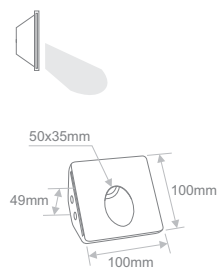

PWR.013
CERES
Light Emission