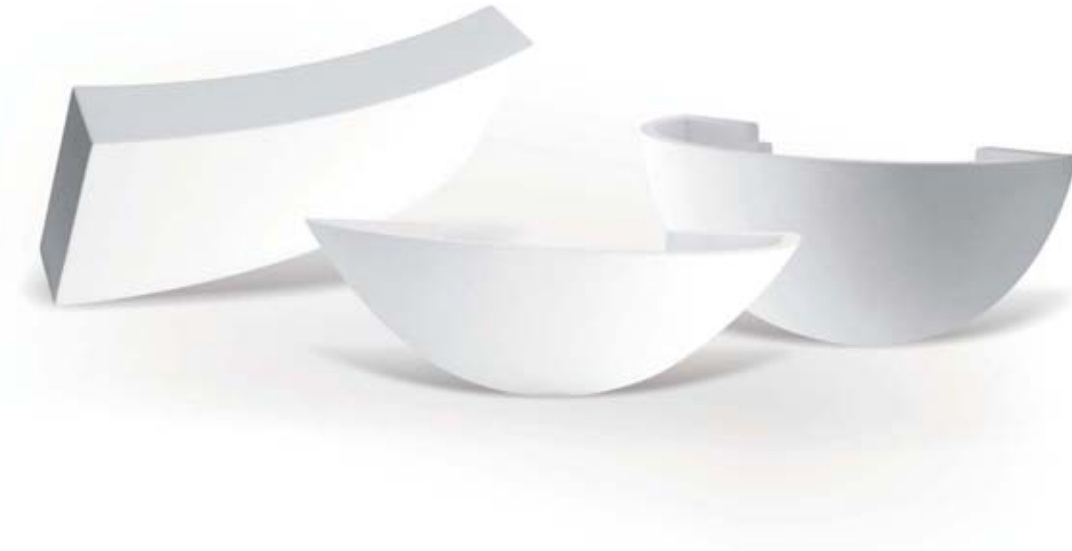

WAVE + VISION + JUGER

Code	Model	Lamp Holder	Maximum Consumption	Voltage			IP 	
PWM.002	WAVE	R7S	100W	220-240VAC	Not included	2.08Kg	IP20	
PWM.003	VISION	E14	40W	220-240VAC	Not included	0.76Kg	IP20	
PWM.004	JUGER	E14	40W	220-240VAC	Not included	1.1Kg	IP20	