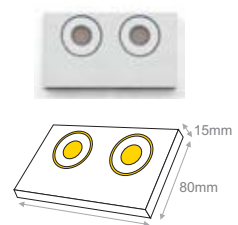

Model	Colour Temperature	Luminaire LED Lumen	Watt	CRI	Voltage	Colour	
TETRIS DOUBLE 8W	3000K	350lm	8W	80	230VAC	White	Dimmable