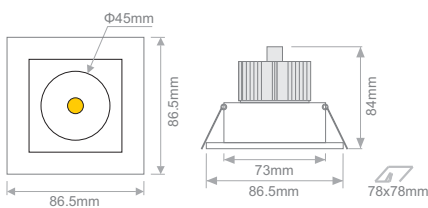

Interior Ceiling Recessed

ELISE WD

- High efficiency deep reflector.
- Supplied with non-dimmable drivers as standard.
- Dimmable options.
- Increased efficiency
- L70/B50 50.000h

LIGHTSOURCE BY
bridgelux

Warm Dimming **3000K to 1800K**

Model (Led Power)	Colour Temperature	LED Lumen	Type	CRI	Beam Angle	Colour	Dimming Option	Accessories
ELISE WD 6.0W (ELISE WDO6)	(1830B0518) 1800K-3000K 518lm		(FX) Fixed	(95) 95	(18) 18° (40) 40° (45) 45°	(WH) White (BL) Black (GR) Grey	(A1) Analogue (1..10V) (DL) DALI (PC) Phase Cut (WL) Wireless *	COVER (0X) Standard ↓ (XX) EXTRAS (X0) No Extras (X1) Emergency Kit
ZIBRA WD 11.8W (ZIBRA WD12)	(1830B1045) 1800K-3000K 1045lm							

* The wireless dimming option includes driver and Bluetooth dimming accessory.

Ordering Code Example:

ELISE WD12 - 1830B1045 - AD - 95 - 18 - WH - DL - 00