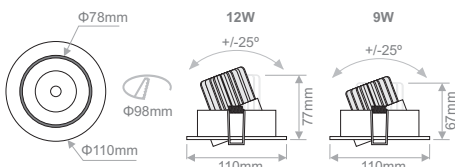

Interior Ceiling Recessed

BORRELY ROUND WD

- High efficiency deep reflector with clear cover glass.
- Face is aluminium, processed by CNC.
- Heat sink is of die-cast aluminium.
- Supplied with non-dimmable drivers as standard.
- Dimmable options.
- Increased efficiency
- L70/B50 50.000h

Warm Dimming **3000K to 1800K**

LIGHTSOURCE BY
bridgelux

Model (Led Power)	Colour Temperature	LED Lumen	Type	CRI	Beam Angle	Colour	Dimming Option	Accessories
BORRELY ROUND WD 6.0W (BORRELY R WD06)	(1830B0518) 1800K-3000K	518lm	[AD] Adjustable	[95] 95	[38] 38	[WH] White	[A1] Analogue (1..10V) [DL] DALI [PC] Phase Cut [WL] Wireless *	COVER ☐ [0X] Standard ☒ [1X] Diffuser
BORRELY ROUND WD 11.8W (BORRELY R WD12)	(1830B1045) 1800K-3000K	1045lm						☒ [XX] EXTRAS ☒ [X0] No Extras ☐ [X1] Emergency Kit

* The wireless dimming option includes driver and Bluetooth dimming accessory.

Ordering Code Example:

BORRELY R WD12 - 1830B1045 - AD - 95 - 38 - WH - DL - 00