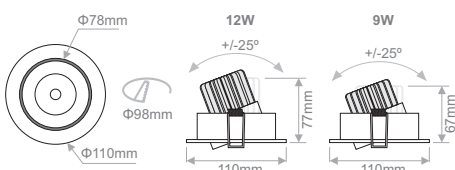

BORRELY ROUND

Interior Ceiling Recessed

- High efficiency deep reflector with clear cover glass.
- Face is aluminium, processed by CNC.
- Heat sink is of die-cast aluminium.
- Supplied with non-dimmable drivers as standard.
- Dimmable options.
- Increased efficiency
- 2-3 SDCM
- L70/B50 50.000h

LIGHTSOURCE BY
bridgelux.

Model (LED Power)	Colour Temperature*	LED Lumen	Type	CRI	Beam Angle	Colour	Dimming Option	Accessories
BORRELY ROUND 8.9W (BORRELY R09)	(27B1089)	2700K - 1089lm	Adjustable (AD)		[38] 38°	[WH] White	[00] Without Driver [ND] Non-Dimmable [A1] Analogue (1..10V) [DX] DMX [DL] DALI [PS] Push Switch [PC] Phase Cut [WL] Wireless **	COVER [0X] Standard [1X] Diffuser ↓ [XX] EXTRAS [X0] No Extras [X1] Emergency Kit
	(30B1135)	3000K - 1135lm						
	(40B1180)	4000K - 1180lm						
BORRELY ROUND 12.2W (BORRELY R12)	(27B1575)	2700K - 1575lm						
	(30B1657)	3000K - 1657lm						
	(40B1706)	4000K - 1706lm						
BORRELY ROUND 8.9W (BORRELY R09)	(57B1788)	5700K - 1788lm						
	(27B0908)	2700K - 908lm	[90] 90					
	(30B0946)	3000K - 946lm						
(40B1014)	4000K - 1014lm							
BORRELY ROUND 12.2W (BORRELY R12)	(27B1313)	2700K - 1313lm	[97] 97					
	(30B1362)	3000K - 1362lm						
	(40B1460)	4000K - 1460lm						
BORRELY ROUND 12.5W (BORRELY R13)	(27B1121)	2700K - 1121lm						
	(30B1196)	3000K - 1196lm						

* Models with CCTs of 3500K, 5000K & 6500K are available upon request.
** The wireless dimming option includes driver and Bluetooth dimming accessory.

Ordering Code Example:
BORRELY R12 - 40B1460 - AD - 90 - 38 - WH - DX - 00