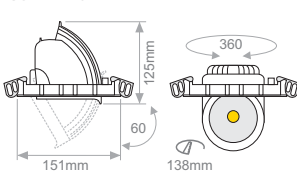

LIGHTSOURCE BY
bridgelux

Model (LED Power)	Colour Temperature*	LED Lumen	Type	CRI	Beam Angle	Colour	Dimming Option	Accessories						
SORENA 15.2W (SORENA 15)	(27B2173)	2700K - 2173lm	(AD) Adjustable	(80) 80	(24) 24°	(WH) White	(00) Without Driver (ND) Non Dimmable (A1) Analogue (1..10V) (DX) DMX (DL) DALI (PS) Push Switch (PC) Phase Cut (WL) Wireless **	COVER (0X) Standard ↓ (XX) EXTRAS (X0) No Extras (X1) Emergency Kit						
	(30B2263)	3000K - 2263lm												
	(40B2354)	4000K - 2354lm												
	(57B2467)	5700K - 2467lm												
SORENA 30.7W (SORENA 31)	(27B4143)	2700K - 4143lm												
	(30B4335)	3000K - 4335lm												
	(40B4489)	4000K - 4489lm												
	(57B4704)	5700K - 4704lm												
SORENA 15.2W (SORENA 15)	(27B1811)	2700K - 1811lm							(90) 90	(97) 97	(24) 24°	(WH) White	(00) Without Driver (ND) Non Dimmable (A1) Analogue (1..10V) (DX) DMX (DL) DALI (PS) Push Switch (PC) Phase Cut (WL) Wireless **	COVER (0X) Standard ↓ (XX) EXTRAS (X0) No Extras (X1) Emergency Kit
	(30B1879)	3000K - 1879lm												
	(40B2015)	4000K - 2015lm												
SORENA 30.7W (SORENA 31)	(27B3452)	2700K - 3452lm												
	(30B3582)	3000K - 3582lm												
	(40B3841)	4000K - 3841lm												
SORENA 15.7W (SORENA 16)	(27B1506)	2700K - 1506lm												
	(30B1618)	3000K - 1618lm												
SORENA 31.3W (SORENA 31)	(27B3048)	2700K - 3048lm												
	(30B3245)	3000K - 3245lm												

* Models with CCTs of 3500K, 5000K & 6500K are available upon request.
** The wireless dimming option includes driver and Bluetooth dimming accessory.

Ordering Code Example:

SORENA 31 - 40B3841 - AD - 90 - 24 - WH - DL - 00

SORENA 15W