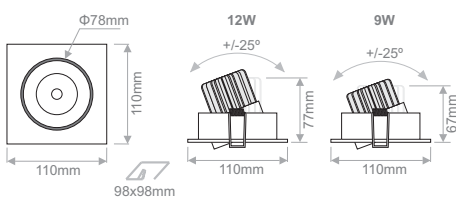

Interior Ceiling Recessed

BORRELY SQUARE WD

- High efficiency deep reflector with clear cover glass.
- Face is aluminium, processed by CNC.
- Heat sink is of die-cast aluminium.
- Supplied with non-dimmable drivers as standard.
- Dimmable options.
- Increased efficiency
- L70/B50 50.000h

Warm Dimming 3000K to 1800K

LIGHTSOURCE BY
bridgelux.

Model (Led Power)	Colour Temperature	LED Lumen	Type	CRI	Beam Angle	Colour	Dimming Option	Accessories
BORRELY SQUARE WD 6.0W (BORRELY S WD06)	[1830B0518] 1800K-3000K 518lm		[AD] Adjustable	[95] 95	[38] 38°	[WH] White	[A1] Analogue (1..10V) [DL] DALI [PC] Phase Cut [WL] Wireless *	COVER ☐ Standard ☒ Diffuser ☒ [XX] EXTRAS ☒ No Extras ☒ Emergency Kit
BORRELY SQUARE WD 11.8W (BORRELY S WD12)	[1830B1045] 1800K-3000K 1045lm							

* The wireless dimming option includes driver and Bluetooth dimming accessory.

Ordering Code Example:

BORRELY S WD12 - 1830B1045 - AD - 95 - 38 - WH - DL - 00