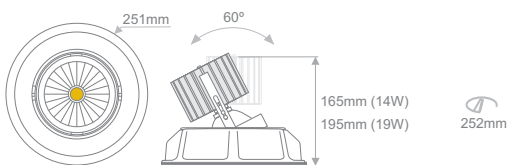

Ordering Code Example:
PANDORA 19 - 40B2403 - AD - 90 - 34 - WH - DL - 00