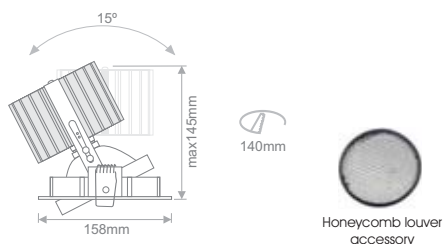

Ordering Code Example:
VITA - 30 - X2000 - AD - 83 - 34 - BL - A1 - 00