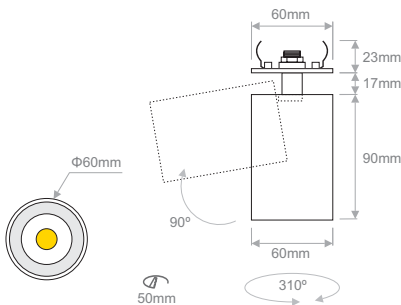

VERONA SP WD

- L70/B50 50.000h

Warm Dimming **3000K to 1800K**

Model (Led Power)	Colour Temperature	LED Lumen	Type	CRI	Beam Angle	Colour	Dimming Option	Accessories
VERONA SP WD 6.0W (VERONA SP WDO6)	(1830B0518) 1800K-3000K 518lm	(AD) Adjustable	(95) 95	(24) 24° (32) 32°	(WH) White	(A1) Analogue (1..10V) (DL) DALI (PC) Phase Cut (WL) Wireless *	COVER (0X) Standard ↓ (XX) EXTRAS (X0) No Extras (X1) Emergency Kit	

* The wireless dimming option includes driver and Bluetooth dimming accessory.

Ordering Code Example:

VERONA SP WDO6 - 1830B0518 - AD - 95 - 32 - WH - DL - 00