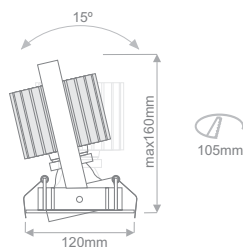

Wattage:
1300lm: **11.7W**
2000lm: **19.5W**
3000lm: **29.3W**

LIGHTSOURCE BY
XICATO

Model	Colour Temperature	LED Lumen	Type	CRI*	Beam Angle	Colour	Dimming Option	Accessories
ALTRA (ALTRA)	(27) 2700K	(X1300) 1300lm	[AD] Adjustable	[83] 83 [97] 97	(21) 21°	[WH] White	(00) Without Driver	COVER [0X] Standard [2X] Honeycomb ↓ [XX] EXTRAS [X0] No Extras [X1] Emergency Kit
	(30) 3000K	(X2000) 2000lm			(43) 43°	[BL] Black	[ND] Non-Dimmable	
	(35) 3500K	(X3000) 3000lm			(59) 59°	[GR] Grey	[A1] Analogue (1-10V)	
	(40) 4000K					[NS] Nickel Satin	[DX] DMX	
						[GL] Gold	[DL] DALI	
							[WL] Wireless**