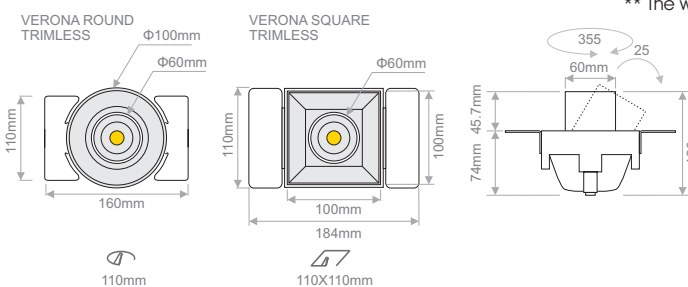

LIGHTSOURCE BY
bridgelux

Model (LED Power)	Colour Temperature*	LED Lumen	Type	CRI	Beam Angle	Colour	Dimming Option	Accessories
VERONA TRIMLESS ROUND 10.3W [VERONA T RD10]	[27B1365] 2700K - 1365lm [30B1435] 3000K - 1435lm [40B1479] 4000K - 1479lm	[57B1550] 5700K - 1550lm	Adjustable	[80] 80	[24] 24° [32] 32°	[WH] White	[00] Without Driver [ND] Non Dimmable [A1] Analogue (1..10V) [DX] DMX [DL] DALI [PS] Push Switch [PC] Phase Cut [WL] Wireless **	COVER [0X] Standard ↓ [XX] ↑ EXTRAS [X0] No Extras [X1] Emergency
VERONA TRIMLESS ROUND 10.3W [VERONA T RD10]	[27B1138] 2700K - 1138lm [30B1180] 3000K - 1180lm [40B1265] 4000K - 1265lm							
VERONA TRIMLESS SQUARE 10.3W [VERONA T SQ10]								
VERONA TRIMLESS ROUND 10.6W [VERONA T RD11]	[27B0973] 2700K - 973lm [30B1038] 3000K - 1038lm			[97] 97				

* Models with CCTs of 3500K, 5000K & 6500K are available upon request.
** The wireless dimming option includes driver and Bluetooth dimming accessory.