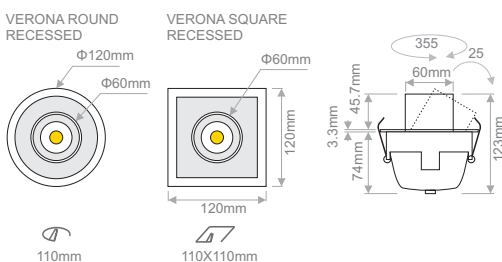

Ordering Code Example:
VERONA R RD10 - 40B1265 - AD - 90 - 24 - WH - DX - 00