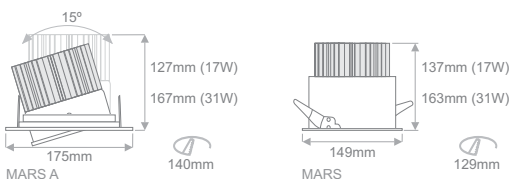

Ordering Code Example:
MARS 31 - 40B3841 - FX - 90 - 45 - WH - DL - 00