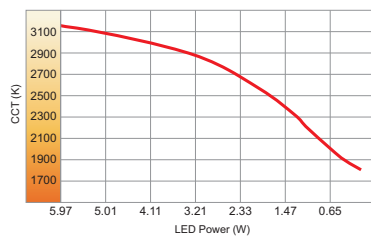

Warm dimming 3000K to 1800K (6W)