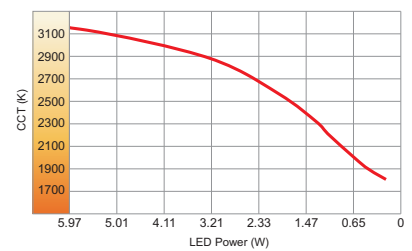

Warm dimming 3000K to 1800K (6W)