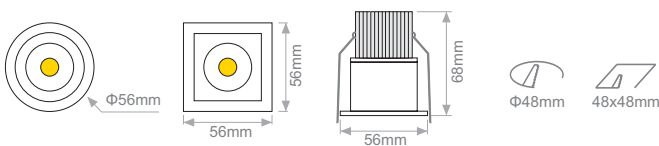

* Models with CCTs of 3500K, 5000K & 6500K are available upon request.
** The wireless dimming option includes driver and Bluetooth dimming accessory.

Ordering Code Example:
MANI R06 - 30B0681 - FX - 90 - 15 - WH - DX - 00