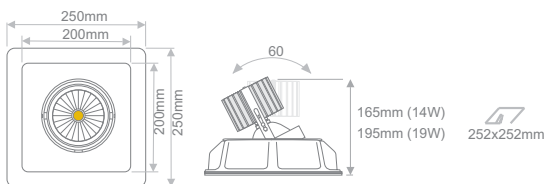

Ordering Code Example:
HEKTOR 14 - 40B1634 - AD - 90 - 34 - WH - DL - 00