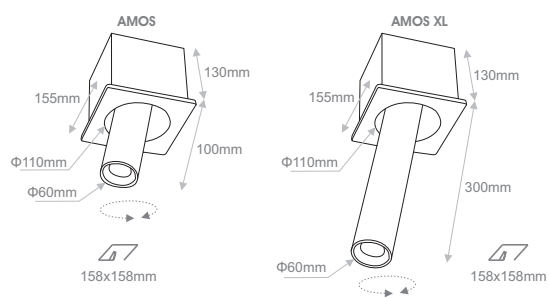

AMOS + AMOS XL

Interior Ceiling Recessed 

- The base of the luminaire is plaster.
- Ideal for high demanding architectural spaces.
- CREE LED.

AMOS

AMOS XL

Code	Model	LED Source	Watt	Voltage					IP 	
PCR.025	AMOS	CREE LED	9W	230VAC	30°	Included	1,72Kg	158x158mm	IP20	
PCR.026	AMOS XL	CREE LED	9W	230VAC	30°	Included	1,83Kg	158x158mm	IP20	