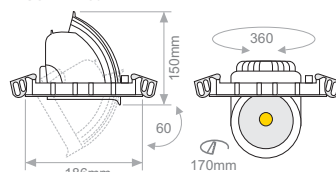

Interior Ceiling Recessed

- High efficiency deep reflector.
- Supplied with non-dimmable drivers as standard.
- Dimmable options.
- High purity aluminium.
- 2-3 SDCM
- L70/B50 50.000h

SORENA

LIGHTSOURCE BY
bridgelux

Model (LED Power)	Colour Temperature*	LED Lumen	Type	CRI	Beam Angle	Colour	Dimming Option	Accessories						
SORENA 15.2W (SORENA 15)	(27B2173)	2700K - 2173lm	(AD) Adjustable	(80) 80	(24) 24°	(WH) White	(00) Without Driver (ND) Non Dimmable (A1) Analogue (1..10V) (DX) DMX (DL) DALI (PS) Push Switch (PC) Phase Cut (WL) Wireless **	COVER (0X) Standard ↓ (XX) EXTRAS (X0) No Extras (X1) Emergency Kit						
	(30B2263)	3000K - 2263lm												
	(40B2354)	4000K - 2354lm												
	(57B2467)	5700K - 2467lm												
SORENA 30.7W (SORENA 31)	(27B4143)	2700K - 4143lm												
	(30B4335)	3000K - 4335lm												
	(40B4489)	4000K - 4489lm												
	(57B4704)	5700K - 4704lm												
SORENA 15.2W (SORENA 15)	(27B1811)	2700K - 1811lm							(90) 90	(97) 97	(24) 24°	(WH) White	(00) Without Driver (ND) Non Dimmable (A1) Analogue (1..10V) (DX) DMX (DL) DALI (PS) Push Switch (PC) Phase Cut (WL) Wireless **	COVER (0X) Standard ↓ (XX) EXTRAS (X0) No Extras (X1) Emergency Kit
	(30B1879)	3000K - 1879lm												
	(40B2015)	4000K - 2015lm												
SORENA 30.7W (SORENA 31)	(27B3452)	2700K - 3452lm												
	(30B3582)	3000K - 3582lm												
	(40B3841)	4000K - 3841lm												
SORENA 15.7W (SORENA 16)	(27B1506)	2700K - 1506lm												
	(30B1618)	3000K - 1618lm												
SORENA 31.3W (SORENA 31)	(27B3048)	2700K - 3048lm												
	(30B3245)	3000K - 3245lm												

* Models with CCTs of 3500K, 5000K & 6500K are available upon request.
** The wireless dimming option includes driver and Bluetooth dimming accessory.

Ordering Code Example:

SORENA 31 - 40B3841 - AD - 90 - 24 - WH - DL - 00

SORENA 30W