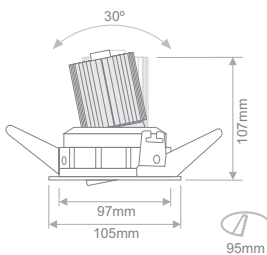

Interior Ceiling Recessed

ZIBRA WD

- High efficiency deep reflector.
- Supplied with non-dimmable drivers as standard.
- Dimmable options.
- Increased efficiency
- L70/B50 50.000h

Warm Dimming **3000K to 1800K**

LIGHTSOURCE BY
bridgelux®

Model (Led Power)	Colour Temperature	LED Lumen	Type	CRI	Beam Angle	Colour	Dimming Option	Accessories
ZIBRA WD 6.0W (ZIBRA WD06)	{1830B0518} 1800K-3000K 518lm	{AD} Adjustable	{95} 95	{18} 18°	{WH} White	{A1} Analogue (1..10V)	COVER ☐ Standard ↓ ☐ XX EXTRAS ☐ No Extras ☐ Emergency Kit	
				{38} 38°	{BL} Black	{DL} DALI		
				{44} 44°	{GR} Grey	{PC} Phase Cut {WL} Wireless *		

* The wireless dimming option includes driver and Bluetooth dimming accessory.

Ordering Code Example:

ZIBRA WD06 - 1830B0518 - AD - 95 - 44 - WH - DL - 00