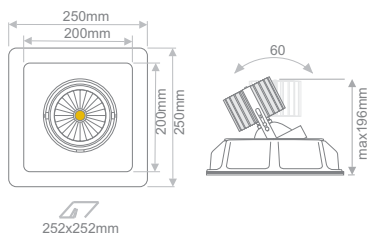

HEKTOR X

Interior Ceiling Recessed

- High efficiency deep reflector.
- Supplied with non-dimmable drivers as standard.
- Dimmable options.
- Cutout for AR111.
- 1x2 SDCM
- L80/B50 50.000h
- C3 50.000h
- 5 years LED module Warranty.

Wattage:
1300lm: **11.7W**
2000lm: **19.5W**
3000lm: **29.3W**

LIGHTSOURCE BY
XICATO

Model	Colour Temperature	LED Lumen	Type	CRI*	Beam Angle	Colour	Dimming Option	Accessories
HEKTOR (HEKTOR)	(27) 2700K	(X1300) 1300lm	(AD) Adjustable	(83) 83 (97) 97	(34) 34°	(WH) White	(00) Without Driver	COVER ☒ Standard ☐ XX EXTRAS ☒ No Extras ☒ Emergency Kit
	(30) 3000K	(X2000) 2000lm					(ND) Non-Dimmable	
	(35) 3500K	(X3000) 3000lm					(A1) Analogue (1-10V)	
	(40) 4000K						(DX) DMX (DL) DALI (WL) Wireless**	

* Vibrant V80 for CRI83 available in 3000K,
Vibrant V95 for CRI97 available in 3000K,
Beauty series 2700K available in 1300lm or 2000lm CRI95
** The wireless dimming option includes driver and Bluetooth dimming accessory.

Ordering Code Example:
HEKTOR - 30 - X2000 - AD - 83 - 34 - WH - A1 - 00