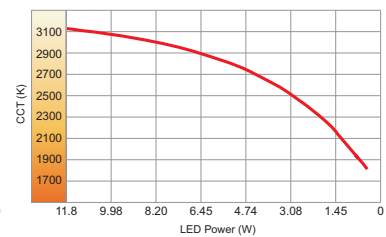

Warm dimming 3000K to 1800K (12W)