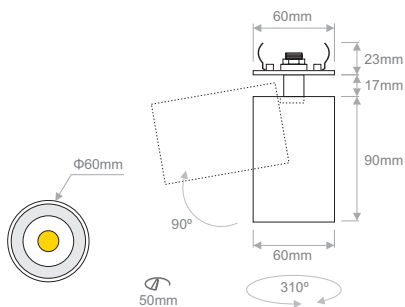

LIGHTSOURCE BY
bridgelux

Model (LED Power)	Colour Temperature*	LED Lumen	Type	CRI	Beam Angle	Colour	Dimming Option	Accessories
VERONA SPOT 10.3W (VERONA SP 10)	(27B1365)	2700K - 1365lm	Adjustable	(80) 80			(00) Without Driver	COVER (0X) Standard ↓ (XX) EXTRAS (X0) No Extras (X1) Emergency
	(30B1435)	3000K - 1435lm					(ND) Non Dimmable	
	(40B1479)	4000K - 1479lm					(A1) Analogue (1..10V)	
	(57B1550)	5700K - 1550lm					(DX) DMX	
VERONA SPOT 10.3W (VERONA SP 10)	(27B1138)	2700K - 1138lm	Adjustable	(90) 90	(24) 24° (32) 32°	[WH] White	(DL) DALI	
	(30B1180)	3000K - 1180lm					(PS) Push Switch	
	(40B1265)	4000K - 1265lm					(PC) Phase Cut	
VERONA SPOT 10.6W (VERONA SP 11)	(27B0973)	2700K - 973lm	Adjustable	(97) 97			(WL) Wireless **	
	(30B1038)	3000K - 1038lm						

* Models with CCTs of 3500K, 5000K & 6500K are available upon request.
** The wireless dimming option includes driver and Bluetooth dimming accessory.

Ordering Code Example:
VERONA SP10 - 40B1265 - AD - 90 - 24 - WH - DX - 00