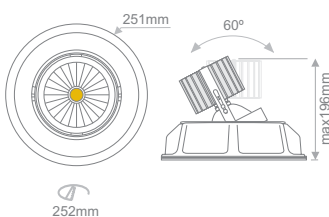

Wattage:
1300lm: **11.7W**
2000lm: **19.5W**
3000lm: **29.3W**

LIGHTSOURCE BY
XICATO

Model	Colour Temperature	LED Lumen	Type	CRI*	Beam Angle	Colour	Dimming Option	Accessories
PANDORA (PANDORA)	(27) 2700K	(X1300) 1300lm	(AD) Adjustable	(83) 83	(34) 34°	(WH) White	(00) Without Driver	COVER ☒ Standard ☐ XX EXTRAS ☒ No Extras ☐ (X1) Emergency Kit
	(30) 3000K	(X2000) 2000lm		(97) 97			(ND) Non-Dimmable	
	(35) 3500K	(X3000) 3000lm		(A1) Analogue (1-10V)				
	(40) 4000K			(DX) DMX				
							(DL) DALI	
							(WL) Wireless**	

* Vibrant V80 for CRI83 available in 3000K,
Vibrant V95 for CRI97 available in 3000K,
Beauty series 2700K available in 1300lm or 2000lm CRI95
** The wireless dimming option includes driver and Bluetooth dimming accessory.

Ordering Code Example:
PANDORA - 30 - X2000 - AD - 83 - 34 - WH - A1 - 00