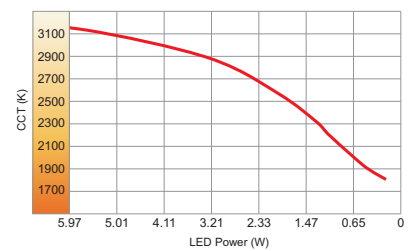

Warm dimming 3000K to 1800K (6W)