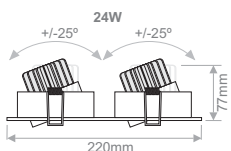

Interior Ceiling Recessed

BORRELY DOUBLE SQUARE WD

- High efficiency deep reflector with clear cover glass.
- Face is aluminium, processed by CNC.
- Heat sink is of die-cast aluminium.
- Supplied with non-dimmable drivers as standard.
- Dimmable options.
- Increased efficiency
- L70/B50 50.000h

Warm Dimming 3000K to 1800K

LIGHTSOURCE BY
bridgelux.

Model (Led Power)	Colour Temperature	LED Lumen	Type	CRI	Beam Angle	Colour	Dimming Option	Accessories
BORRELY DOUBLE SQUARE WD 12.0W (BORRELY DS WD12)	(1830B1036) 1800K-3000K	1036lm	(AD) Adjustable	(95) 95	(38) 38°	(WH) White	(A1) Analogue (1..10V) (DL) DALI (PC) Phase Cut (WL) Wireless *	COVER ☐ Standard ☐ Diffuser ☐
BORRELY DOUBLE SQUARE WD 23.6W (BORRELY DS WD24)	(1830B2090) 1800K-3000K	2090lm						EXTRAS ☐ No Extras ☐ Emergency Kit

* The wireless dimming option includes driver and Bluetooth dimming accessory.

Ordering Code Example:

BORRELY DS WD24 - 1830B2090 - AD - 95 - 38 - WH - DL - 00