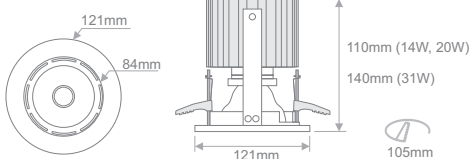

Ordering Code Example:

KRONOS 19 - 40B2403 - FX - 90 - 38 - WH - DL - 00