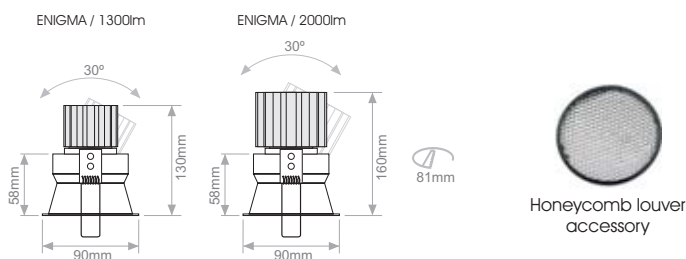

ENIGMA X

Interior Ceiling Recessed

- High efficiency deep reflector with clear cover glass.
- Passive cooling through natural air flow.
- 1x2 SDCM
- L80/B50 50.000h
- C3 50.000h
- 5 years LED module Warranty.

Wattage:
1300lm: **11.7W**
2000lm: **19.5W**

LIGHTSOURCE BY
XICATO

Model	Colour Temperature	LED Lumen	Type	CRI*	Beam Angle	Colour	Dimming Option	Accessories
ENIGMA (ENIGMA)	(27) 2700K	[X1300] 1300lm [X2000] 2000lm	(AD) Adjustable	(83) 83 (97) 97	(40) 40° (56) 56°	(WH) White (BL) Black	(00) Without Driver (ND) Non-Dimmable (A1) Analogue (1-10V) (DX) DMX (DL) DALI (WL) Wireless**	COVER (0X) Standard (2X) Honeycomb ↓ (XX) EXTRAS (X0) No Extras (X1) Emergency Kit
	(30) 3000K							
	(35) 3500K							
	(40) 4000K							

* Vibrant V80 for CRI83 available in 3000K, Vibrant V95 for CRI97 available in 3000K, Beauty series 2700K available in 1300lm or 2000lm CRI95
** The wireless dimming option includes driver and Bluetooth dimming accessory.

Ordering Code Example:
ENIGMA - 30 - X2000 - AD - 83 - 56 - BL - A1 - 00