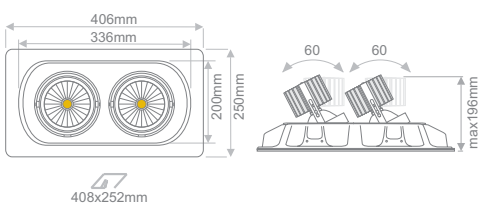

GALINO X

Interior Ceiling Recessed

- High efficiency deep reflector.
- Supplied with non-dimmable drivers as standard.
- Dimmable options.
- Cutout for AR111.
- 1x2 SDCM
- L80/B50 50.000h
- C3 50.000h
- 5 years LED module Warranty.

Wattage:
2600lm: **23.4W**
4000lm: **39W**
6000lm: **58.6W**

LIGHTSOURCE BY
XICATO

Model	Colour Temperature	LED Lumen	Type	CRI*	Beam Angle	Colour	Dimming Option	Accessories
GALINO (GALINO)	[27] 2700K	[X2600] 2600lm	(AD) Adjustable	[83] 83 [97] 97	[34] 34°	[WH] White	[00] Without Driver	COVER ☒ Standard ☐ [XX] EXTRAS ☒ [X0] No Extras ☒ [X1] Emergency Kit
	[30] 3000K	[X4000] 4000lm					[ND] Non-Dimmable	
	[35] 3500K	[X6000] 6000lm					[A1] Analogue (1-10V)	
	[40] 4000K						[DX] DMX [DL] DALI [WL] Wireless**	

* Vibrant V80 for CRI83 available in 3000K,
Vibrant V95 for CRI97 available in 3000K,
Beauty series 2700K available in 1300lm or 2000lm CRI95
** The wireless dimming option includes driver and Bluetooth dimming accessory.

Ordering Code Example:
GALINO- 30 - X4000 - AD - 83 - 34 - WH - A1 - 00