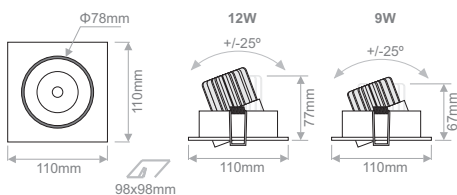

BORRELY SQUARE

Interior Ceiling Recessed

- High efficiency deep reflector with clear cover glass.
- Face is aluminium, processed by CNC.
- Heat sink is of die-cast aluminium.
- Supplied with non-dimmable drivers as standard.
- Dimmable options.
- Increased efficiency
- 2-3 SDCM
- L70/B50 50.000h

LIGHTSOURCE BY
bridgelux.

Model (LED Power)	Colour Temperature*	LED Lumen	Type	CRI	Beam Angle	Colour	Dimming Option	Accessories						
BORRELY SQUARE 8.9W (BORRELY S09)	(27B1089)	2700K - 1089lm	Adjustable (AD)		[38] 38°	[WH] White	[00] Without Driver [ND] Non-Dimmable [A1] Analogue (1..10V) [DX] DMX [DL] DALI [PS] Push Switch [PC] Phase Cut [WL] Wireless **	COVER [0X] Standard [1X] Diffuser ↓ [XX] EXTRAS [X0] No Extras [X1] Emergency Kit						
	(30B1135)	3000K - 1135lm												
	(40B1180)	4000K - 1180lm												
BORRELY SQUARE 12.2W (BORRELY S12)	(27B1575)	2700K - 1575lm												
	(30B1657)	3000K - 1657lm												
	(40B1706)	4000K - 1706lm												
	(57B1788)	5700K - 1788lm												
BORRELY SQUARE 8.9W (BORRELY S09)	(27B0908)	2700K - 908lm	Adjustable (AD)		[38] 38°	[WH] White	[00] Without Driver [ND] Non-Dimmable [A1] Analogue (1..10V) [DX] DMX [DL] DALI [PS] Push Switch [PC] Phase Cut [WL] Wireless **	COVER [0X] Standard [1X] Diffuser ↓ [XX] EXTRAS [X0] No Extras [X1] Emergency Kit						
	(30B0946)	3000K - 946lm												
	(40B1014)	4000K - 1014lm												
BORRELY SQUARE 12.2W (BORRELY S12)	(27B1313)	2700K - 1313lm												
	(30B1362)	3000K - 1362lm												
	(40B1460)	4000K - 1460lm												
BORRELY SQUARE 12.5W (BORRELY S13)	(27B1121)	2700K - 1121lm							Adjustable (AD)		[38] 38°	[WH] White	[00] Without Driver [ND] Non-Dimmable [A1] Analogue (1..10V) [DX] DMX [DL] DALI [PS] Push Switch [PC] Phase Cut [WL] Wireless **	COVER [0X] Standard [1X] Diffuser ↓ [XX] EXTRAS [X0] No Extras [X1] Emergency Kit
	(30B1196)	3000K - 1196lm