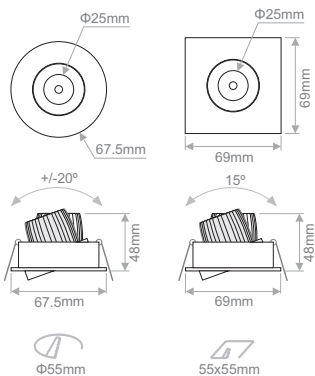

VESTA

Interior Ceiling Recessed

- Supplied with non-dimmable drivers as standard.
- Dimmable options.
- Increased efficiency.
- 2-3 SDCM
- L70/B50 50.000h

LIGHTSOURCE BY
bridgelux

Model (LED Power)	Colour Temperature*	LED Lumen	Type	CRI	Beam Angle	Colour	Dimming Option	Accessories
VESTA ROUND 6.1W <i>(VESTA R06)</i>	<i>(27B0785)</i>	2700K - 785lm	<i>(FX)</i> Fixed	<i>(80)</i> 80	<i>(43)</i> 43°	<i>(WH)</i> White	<i>(00)</i> Without Driver	COVER <i>(0X)</i> Standard ↓ <i>(XX)</i> ↑ EXTRAS <i>(X0)</i> No Extras <i>(X1)</i> Emergency Kit
VESTA SQUARE 6.1W <i>(VESTA S06)</i>	<i>(30B0817)</i>	3000K - 817lm					<i>(ND)</i> Non Dimmable	
	<i>(40B0850)</i>	4000K - 850lm		<i>(A1)</i> Analogue (1..10V)				
				<i>(DX)</i> DMX				
VESTA ROUND 6.1W <i>(VESTA R06)</i>	<i>(27B0654)</i>	2700K - 654lm	<i>(FX)</i> Fixed	<i>(90)</i> 90	<i>(43)</i> 43°	<i>(WH)</i> White	<i>(DL)</i> DALI	EXTRAS <i>(X0)</i> No Extras <i>(X1)</i> Emergency Kit
VESTA SQUARE 6.1W <i>(VESTA S06)</i>	<i>(30B0681)</i>	3000K - 681lm					<i>(PS)</i> Push Switch	
	<i>(40B0730)</i>	4000K - 730lm		<i>(PC)</i> Phase Cut				
				<i>(WL)</i> Wireless **				

* Models with CCTs of 3500K, 5000K & 6500K are available upon request.
** The wireless dimming option includes driver and Bluetooth dimming accessory.

Ordering Code Example:
VESTA R06 - 30B0681 - AD - 90 - 43 - WH - DL - 00