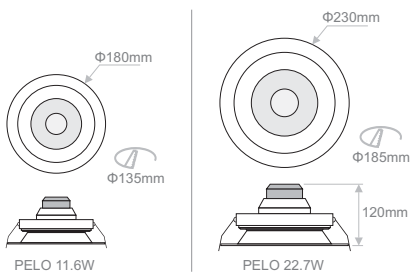

PELO

Interior Ceiling Recessed

- Downlight module suitable for direct installation in ceilings (PL replacement).
- Module with integrated electronics and heatsink.
- Light engine operating with 230 VAC.

Luminous Efficacy

PELO 11.6W: **88lm/W** (3000K), **92lm/W** (4000K), **92lm/W** (6500K)

PELO 22.7W: **90lm/W** (3000K), **94lm/W** (4000K), **96lm/W** (6500K)

Model	Colour Temperature - LED Lumen	Type	Colour Rendering	Beam Angle	Colour	Dimming Option
PELO 11.6W (PELO 11.6)	(30T1020) 3000K - 1020lm	(FX) Fixed	(80) 80	(60) 60° (90) 90°	(WH) White	(ND) Non-Dimmable 230VAC
	(40T1070) 4000K - 1070lm					
	(65T1070) 6500K - 1070lm					
PELO 22.7W (PELO 22.7)	(30T2040) 3000K - 2040lm	(FX) Fixed	(80) 80	(60) 60° (90) 90°	(WH) White	(ND) Non-Dimmable 230VAC
	(40T2140) 4000K - 2140lm					
	(65T2160) 6500K - 2160lm					

Ordering Code Example:

PELO 22.7 - 30T2040 - FX - 80 - 90 - WH - ND