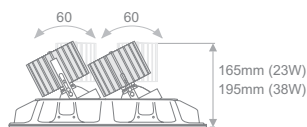

408x252mm

Ordering Code Example:

GALINO 23 - 40B3254 - AD - 90 - 34 - WH - DL - 00