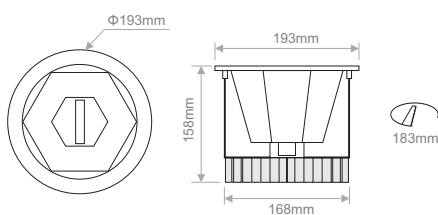

Wattage:
3000lm: **61W**

LIGHTSOURCE BY
XICATO

Model	Colour Temperature	LED Lumen	Type	CRI	Beam Angle	Colour	Dimming Option	Accessories
STAR (STAR)	(27) 2700K	(X3000) 3000lm	(FX) Fixed	(80) ≥ 80	(60) 60°	(WH) White (BL) Black	(00) Without Driver	COVER (0X) Standard ↓ (XX) ↑ EXTRAS (X0) No Extras (X1) Emergency Kit
	(30) 3000K			(95) ≥ 95			(ND) Non-Dimmable	
	(35) 3500K			(DL) DALI				
	(40) 4000K			(WL) Wireless*				

* The wireless dimming option includes driver and Bluetooth dimming accessory.

Ordering Code Example:
STAR - 27 - X3000 - FX - 95 - 60 - BL - A1 - 00