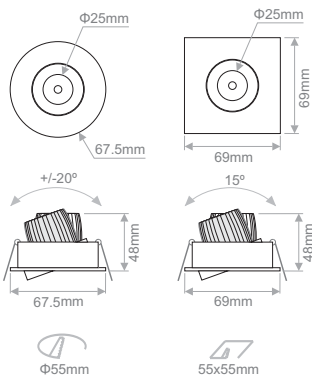

Interior Ceiling Recessed

VESTA WD

- Supplied with non-dimmable drivers as standard.
- Dimmable options.
- L70/B50 50.000h

Warm Dimming 3000K to 1800K

LIGHTSOURCE BY
bridgelux

Model (Led Power)	Colour Temperature	LED Lumen	Type	CRI	Beam Angle	Colour	Dimming Option	Accessories
VESTA ROUND WD 6.0W <i>(VESTA R WD06)</i>	1800K-3000K 518lm <i>(1830B0518)</i>		<i>(AD)</i> Adjustable	<i>(95)</i> 95	<i>(40)</i> 40°	<i>(WH)</i> White	<i>(A1)</i> Analogue (1..10V) <i>(DL)</i> DALI <i>(PC)</i> Phase Cut <i>(WL)</i> Wireless *	COVER <i>(0X)</i> Standard
VESTA SQUARE WD 6.0W <i>(VESTA S WD06)</i>								<i>(XX)</i>
								EXTRAS <i>(X0)</i> No Extras <i>(X1)</i> Emergency Kit

* The wireless dimming option includes driver and Bluetooth dimming accessory.

Ordering Code Example:

VESTA R WD06 - 1830B0518 - AD - 95 - 40 - WH - DL - 00