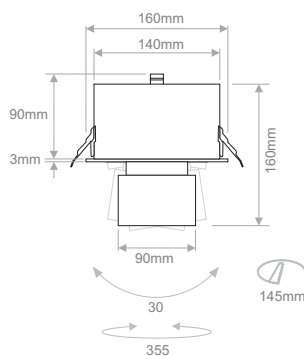

Interior Ceiling Recessed

CRATER

- Dimmable options.
- 2-3 SDCM
- L70/B50 50.000h

LIGHTSOURCE BY
bridgelux

Model (LED Power)	Colour Temperature*	LED Lumen	Type	CRI	Beam Angle	Colour	Dimming Option	Accessories
CRATER 14.1W (CRATER 14)	[27B1763]	2700K - 1763lm	[AD] Adjustable	[80] 80	[16] 16° [40] 40°	[WH] White [BL] Black	[00] Without Driver	COVER [0X] Standard ↓ [XX] EXTRAS [X0] No Extras [X1] Emergency Kit
	[30B1854]	3000K - 1854lm					[ND] Non Dimmable	
	[40B1910]	4000K - 1910lm					[A1] Analogue (1..10V)	
	[57B2002]	5700K - 2002lm					[DX] DMX	
CRATER 14.1W (CRATER 14)	[27B1469]	2700K - 1469lm	[90] 90	[97] 97	[WH] White [BL] Black	[DL] DALI		
	[30B1524]	3000K - 1524lm				[PS] Push Switch		
	[40B1634]	4000K - 1634lm				[PC] Phase Cut [WL] Wireless **		
CRATER 14.5W (CRATER 15)	[27B1268]	2700K - 1268lm	[97] 97	[97] 97	[WH] White [BL] Black	[PC] Phase Cut	EXTRAS [X0] No Extras [X1] Emergency Kit	
	[30B1353]	3000K - 1353lm				[WL] Wireless **		

* Models with CCTs of 3500K, 5000K & 6500K are available upon request.
** The wireless dimming option includes driver and Bluetooth dimming accessory.

Ordering Code Example:

CRATER 14 - 40B1634 - AD - 90 - 16 - WH - DX - 00