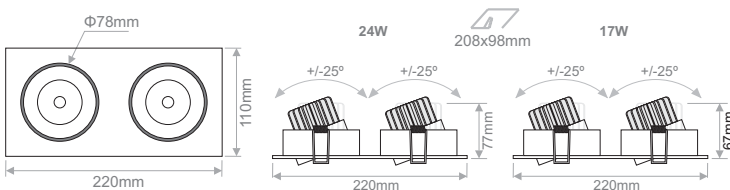

LIGHTSOURCE BY
bridgelux

Model (LED Power)	Colour Temperature*	LED Lumen	Type	CRI	Beam Angle	Colour	Dimming Option	Accessories
BORRELY DOUBLE SQUARE 17.8W (BORRELY DS18)	(27B2178)	2700K - 2178lm	Adjustable (AD)	(80) 80	(38) 38°	(WH) White	(00) Without Driver (ND) Non-Dimmable (A1) Analogue (1..10V) (DX) DMX (DL) DALI (PS) Push Switch (PC) Phase Cut (WL) Wireless **	COVER (0X) Standard (1X) Diffuser ↓ (XX) EXTRAS (X0) No Extras (X1) Emergency Kit
	(30B2270)	3000K - 2270lm						
	(40B2360)	4000K - 2360lm						
BORRELY DOUBLE SQUARE 24.4W (BORRELY DS24)	(27B3150)	2700K - 3150lm						
	(30B3314)	3000K - 3314lm						
	(40B3412)	4000K - 3412lm						
BORRELY DOUBLE SQUARE 17.8W (BORRELY DS18)	(57B3576)	5700K - 3576lm						
	(27B1816)	2700K - 1816lm	(90) 90					
	(30B1892)	3000K - 1892lm						
(40B2028)	4000K - 2028lm							
BORRELY DOUBLE SQUARE 24.4W (BORRELY DS24)	(27B2626)	2700K - 2626lm						
	(30B2724)	3000K - 2724lm						
	(40B2920)	4000K - 2920lm						
BORRELY DOUBLE SQUARE 25.0W (BORRELY DS25)	(27B2242)	2700K - 2242lm	(97) 97					
	(30B2392)	3000K - 2392lm						

* Models with CCTs of 3500K, 5000K & 6500K are available upon request.
** The wireless dimming option includes driver and Bluetooth dimming accessory.

Ordering Code Example:

BORRELY DS24 - 40B2920 - AD - 90 - 38 - WH - DX - 00