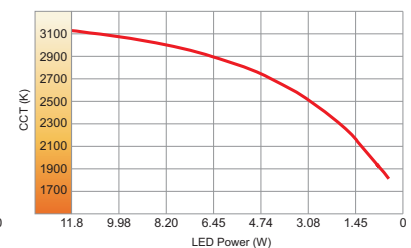

Warm dimming 3000K to 1800K (12W)