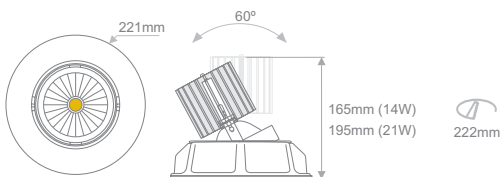

Ordering Code Example:
HELIO 21 - 40B2597 - AD - 90 - 34 - WH - DL - 00