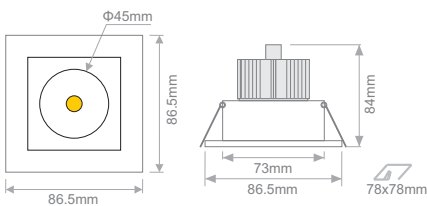

Ordering Code Example:
ELISE 09 - 30B0997 - FX - 90 - 40 - WH - DL - 00