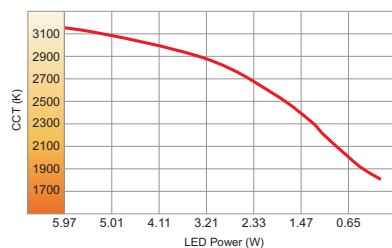

Ordering Code Example:

BORRELY DS WD24 - 1830B2090 - AD - 95 - 38 - WH - DL - 00

Warm dimming 3000K to 1800K (6W)