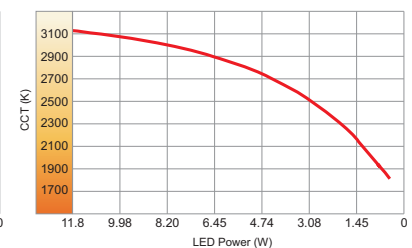

BORRELY DOUBLE SQUARE

Interior Ceiling Recessed 

- High efficiency deep reflector with clear cover glass.
- Face is aluminium, processed by CNC.
- Heat sink is of die-cast aluminium.
- Supplied with non-dimmable drivers as standard.
- Dimmable options.
- Increased efficiency
- 2-3 SDCM
- L70/B50 50.000h