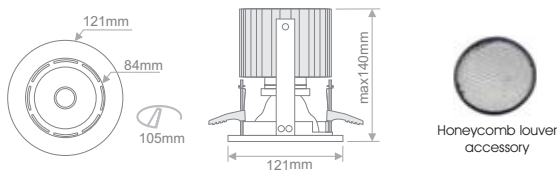

Wattage:
1300lm: **11.7W**
2000lm: **19.5W**
3000lm: **29.3W**
4000lm: **39.1W**
5000lm: **46.8W**

LIGHTSOURCE BY
XICATO

Model	Colour Temperature	LED Lumen	Type	CRI*	Beam Angle	Colour	Dimming Option	Accessories	
KRONOS (KRONOS)	{27} 2700K {30} 3000K {35} 3500K {40} 4000K	{X1300} 1300lm	{FX} Fixed	{83} 83	{21} 21° {43} 43° {59} 59°	{WH} White	{00} Without Driver	COVER {0X} Standard {2X} Honeycomb ↓ {XX} EXTRAS {00} No Extras {X1} Emergency Kit	
		{X2000} 2000lm				{BL} Black	{ND} Non-Dimmable		
		{X3000} 3000lm				{GR} Grey	{A1} Analogue (1-10V)		
		{X4000} 4000lm				{NS} Nickel Satin	{DX} DMX		
		{X5000} 5000lm				{GL} Gold	{DL} DALI		
							{WL} Wireless**		
	{X1300} 1300lm {X2000} 2000lm {X3000} 3000lm	{97} 97							

* Vibrant V80 for CRI83 available in 3000K,
Vibrant V95 for CRI97 available in 3000K,
Beauty series 2700K available in 1300lm or 2000lm CRI95
** The wireless dimming option includes driver and Bluetooth dimming accessory.