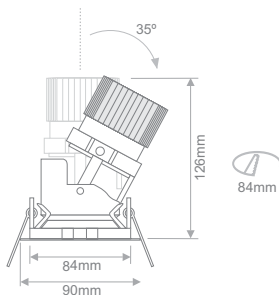

Ordering Code Example:
KIRA 09 - 40B1070 - AD - 90 - 16 - WH - DX - 00