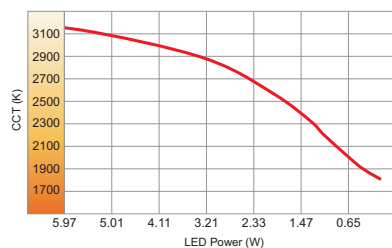

Warm dimming 3000K to 1800K (6W)