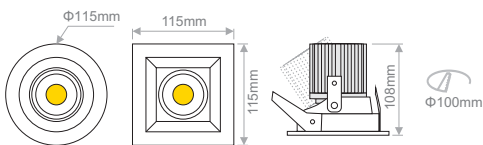

MERLYN WD

Interior Ceiling Recessed

- High efficiency deep reflector.
- Supplied with non-dimmable drivers as standard.
- Dimmable options.
- Increased efficiency
- L70/B50 50.000h
- IP40

Warm Dimming 3000K to 1800K

LIGHTSOURCE BY
bridgelux

Model (Led Power)	Colour Temperature	LED Lumen	Type	CRI	Beam Angle	Colour	Dimming Option	Accessories
MERLYN ROUND WD 6.0W <i>(MERLYN R WD06)</i>	1800K-3000K	518lm	(AD) Adjustable	(95) 95	(20) 20 (38) 38	(WH) White (BL) Black	(A1) Analogue (1..10V) (DL) DALI (PC) Phase Cut (WL) Wireless *	COVER (0x) Standard (2x) Honeycomb (3x) Line spread lens (4x) Softening lens ↓ (XX) EXTRAS (x0) No Extras (x1) Emergency Kit
MERLYN SQUARE WD 6.0W <i>(MERLYN S WD06)</i>								
MERLYN ROUND WD 11.8W <i>(MERLYN R WD12)</i>	1800K-3000K	1045lm	(AD) Adjustable	(95) 95	(20) 20 (38) 38	(WH) White (BL) Black	(A1) Analogue (1..10V) (DL) DALI (PC) Phase Cut (WL) Wireless *	
MERLYN SQUARE WD 11.8W <i>(MERLYN S WD12)</i>								

* The wireless dimming option includes driver and Bluetooth dimming accessory.

Ordering Code Example:

MERLYN R WD12 - 1830B1045 - AD - 95 - 38 - WH - DL - 00