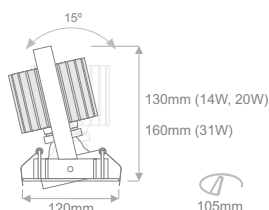

* Models with CCTs of 3500K, 5000K & 6500K are available upon request.
** The wireless dimming option includes driver and Bluetooth dimming accessory.

Ordering Code Example:
ALTRA 31 - 40B3841 - AD - 90 - 43 - WH - DX - 00