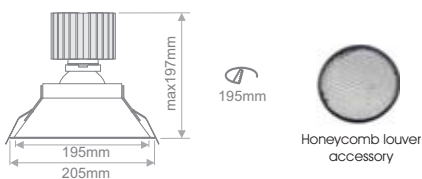

Wattage:
1300lm: **11.7W**
2000lm: **19.5W**
3000lm: **29.3W**
4000lm: **39.1W**
5000lm: **46.8W**

LIGHTSOURCE BY
XICATO

Model	Colour Temperature	LED Lumen	Type	CRI*	Beam Angle	Colour	Dimming Option	Accessories
ZETA (ZETA)	(27) 2700K (30) 3000K (35) 3500K (40) 4000K	(X1300) 1300lm	(FX) Fixed	(83) 83	(14) 14° (25) 25° (39) 39°	(WH) White (BL) Black	(00) Without Driver	COVER (0X) Standard (2X) Honeycomb ↓ (XX) EXTRAS (0) No Extras (X1) Emergency Kit
		(X2000) 2000lm					(ND) Non-Dimmable	
		(X3000) 3000lm					(A1) Analogue (1-10V)	
		(X4000) 4000lm					(DX) DMX	
		(X5000) 5000lm					(DL) DALI	
							(WL) Wireless**	
	(X1300) 1300lm (X2000) 2000lm (X3000) 3000lm	(97) 97						

* Vibrant V80 for CRI83 available in 3000K,
Vibrant V95 for CRI97 available in 3000K,
Beauty series 2700K available in 1300lm or 2000lm CRI95
** The wireless dimming option includes driver and Bluetooth dimming accessory.