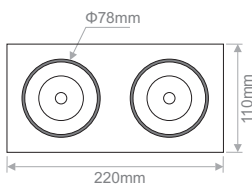

Interior Ceiling Recessed

BORRELY DOUBLE SQUARE WD

- High efficiency deep reflector with clear cover glass.
- Face is aluminium, processed by CNC.
- Heat sink is of die-cast aluminium.
- Supplied with non-dimmable drivers as standard.
- Dimmable options.
- Increased efficiency
- L70/B50 50.000h

Warm Dimming 3000K to 1800K

LIGHTSOURCE BY
bridgelux.

Model (Led Power)	Colour Temperature	LED Lumen	Type	CRI	Beam Angle	Colour	Dimming Option	Accessories
BORRELY DOUBLE SQUARE WD 12.0W (BORRELY DS WD12)	(1830B1036) 1800K-3000K	1036lm	(AD) Adjustable	(95) 95	(38) 38°	(WH) White	(A1) Analogue (1..10V) (DL) DALI (PC) Phase Cut (WL) Wireless *	COVER ☐ Standard ☐ Diffuser ☐
BORRELY DOUBLE SQUARE WD 23.6W (BORRELY DS WD24)	(1830B2090) 1800K-3000K	2090lm						EXTRAS ☐ No Extras ☐ Emergency Kit

* The wireless dimming option includes driver and Bluetooth dimming accessory.

Ordering Code Example:

BORRELY DS WD24 - 1830B2090 - AD - 95 - 38 - WH - DL - 00