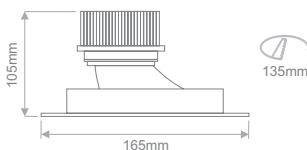

Ordering Code Example:
DIAS 21 - 40B2597 - FX - 90 - AS - WH - DL - 00