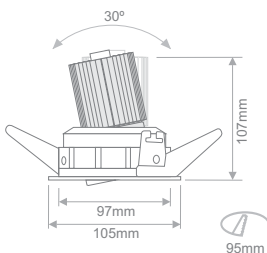

ZIBRA

Interior Ceiling Recessed

- High efficiency deep reflector.
- Supplied with non-dimmable drivers as standard.
- Dimmable options.
- Increased efficiency
- 2-3 SDCM
- L70/B50 50.000h

LIGHTSOURCE BY
bridgelux.

Model (LED Power)	Colour Temperature*	LED Lumen	Type	CRI	Beam Angle	Colour	Dimming Option	Accessories
ZIBRA 8.5W (ZIBRA 09)	[27B1154]	2700K - 1154lm	(AD) Adjustable	(80) 80			[00] Without Driver [ND] Non Dimmable [A1] Analogue (1..10V) [DX] DMX [DL] DALI [PS] Push Switch [PC] Phase Cut [WL] Wireless **	COVER [0X] Standard ↓ [XX] EXTRAS [X0] No Extras [X1] Emergency
	[30B1213]	3000K - 1213lm						
	[40B1251]	4000K - 1251lm						
	[57B1311]	5700K - 1311lm						
ZIBRA 8.5W (ZIBRA 09)	[27B0962]	2700K - 962lm	(AD) Adjustable	(90) 90	[18] 18°	[WH] White	[00] Without Driver [ND] Non Dimmable [A1] Analogue (1..10V) [DX] DMX [DL] DALI [PS] Push Switch [PC] Phase Cut [WL] Wireless **	COVER [0X] Standard ↓ [XX] EXTRAS [X0] No Extras [X1] Emergency
	[30B0997]	3000K - 997lm			[38] 38°	[BL] Black		
	[40B1070]	4000K - 1070lm			[44] 44°	[GR] Grey		
ZIBRA 8.7W (ZIBRA 09)	[27B0825]	2700K - 825lm	(AD) Adjustable	(97) 97			[00] Without Driver [ND] Non Dimmable [A1] Analogue (1..10V) [DX] DMX [DL] DALI [PS] Push Switch [PC] Phase Cut [WL] Wireless **	COVER [0X] Standard ↓ [XX] EXTRAS [X0] No Extras [X1] Emergency
	[30B0880]	3000K - 880lm						

* Models with CCTs of 3500K, 5000K & 6500K are available upon request.
** The wireless dimming option includes driver and Bluetooth dimming accessory.

Ordering Code Example:
ZIBRA 09 - 40B1070 - AD - 90 - 18 - WH - DX - 00