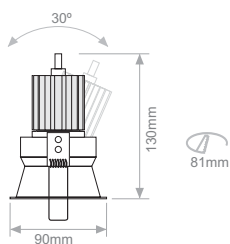

Ordering Code Example:
ENIGMA 09 - 40B1070 - AD - 90 - 16 - WH - DX - 00