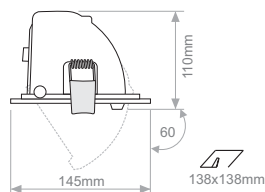

RODITA

Interior Ceiling Recessed

- High efficiency deep reflector.
- Supplied with non-dimmable drivers as standard.
- Dimmable options.
- High purity aluminium.
- 2-3 SDCM
- L70/B50 50.000h

LIGHTSOURCE BY
bridgelux

Model (LED Power)	Colour Temperature*	LED Lumen	Type	CRI	Beam Angle	Colour	Dimming Option	Accessories
RODITA 10.3W (RODITA 10)	(27B1365)	2700K - 1365lm	Adjustable	(80) 80	(40) 40°	(WH) White	(00) Without Driver (ND) Non Dimmable (A1) Analogue (1..10V) (DX) DMX (DL) DALI (PS) Push Switch (PC) Phase Cut (WL) Wireless **	COVER (0X) Standard ↓ (XX) EXTRAS (X0) No Extras (X1) Emergency Kit
	(30B1435)	3000K - 1435lm						
	(40B1479)	4000K - 1479lm						
	(57B1550)	5700K - 1550lm						
RODITA 30.7W (RODITA 31)	(27B4143)	2700K - 4143lm						
	(30B4335)	3000K - 4335lm						
	(40B4489)	4000K - 4489lm						
	(57B4704)	5700K - 4704lm						
RODITA 10.3W (RODITA 10)	(27B1138)	2700K - 1138lm						
	(30B1180)	3000K - 1180lm						
	(40B1265)	4000K - 1265lm						
RODITA 30.7W (RODITA 31)	(27B3452)	2700K - 3452lm						
	(30B3582)	3000K - 3582lm						
	(40B3841)	4000K - 3841lm						
RODITA 10.6W (RODITA 11)	(27B0973)	2700K - 973lm	(97) 97					
	(30B1038)	3000K - 1038lm						
RODITA 31.3W (RODITA 31)	(27B3048)	2700K - 3048lm						
	(30B3245)	3000K - 3245lm						

* Models with CCTs of 3500K, 5000K & 6500K are available upon request.
** The wireless dimming option includes driver and Bluetooth dimming accessory.

Ordering Code Example:

RODITA 31 - 40B3841 - AD - 90 - 40 - WH - DL - 00

RODITA 30W