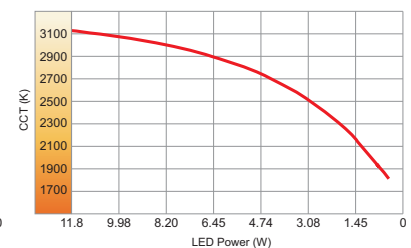

BORRELY SQUARE

Interior Ceiling Recessed 

- High efficiency deep reflector with clear cover glass.
- Face is aluminium, processed by CNC.
- Heat sink is of die-cast aluminium.
- Supplied with non-dimmable drivers as standard.
- Dimmable options.
- Increased efficiency
- 2-3 SDCM
- L70/B50 50.000h