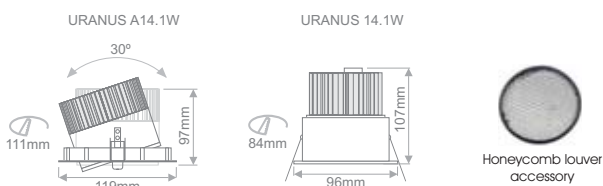

Ordering Code Example:
URANUS A21 - 40B2597 - AD - 90 - 26 - WH - DL - 00