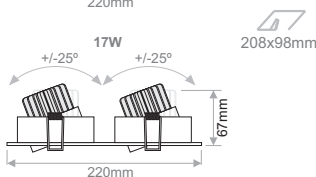

Interior Ceiling Recessed

BORRELY DOUBLE SQUARE WD

- High efficiency deep reflector with clear cover glass.
- Face is aluminium, processed by CNC.
- Heat sink is of die-cast aluminium.
- Supplied with non-dimmable drivers as standard.
- Dimmable options.
- Increased efficiency
- L70/B50 50.000h

Warm Dimming 3000K to 1800K

LIGHTSOURCE BY
bridgelux.

Model (Led Power)	Colour Temperature	LED Lumen	Type	CRI	Beam Angle	Colour	Dimming Option	Accessories
BORRELY DOUBLE SQUARE WD 12.0W (BORRELY DS WD12)	(1830B1036) 1800K-3000K	1036lm	(AD) Adjustable	(95) 95	(38) 38°	(WH) White	(A1) Analogue (1..10V) (DL) DALI (PC) Phase Cut (WL) Wireless *	COVER ☐ Standard ☐ Diffuser ☐
BORRELY DOUBLE SQUARE WD 23.6W (BORRELY DS WD24)	(1830B2090) 1800K-3000K	2090lm						EXTRAS ☐ No Extras ☐ Emergency Kit

* The wireless dimming option includes driver and Bluetooth dimming accessory.

Ordering Code Example:

BORRELY DS WD24 - 1830B2090 - AD - 95 - 38 - WH - DL - 00