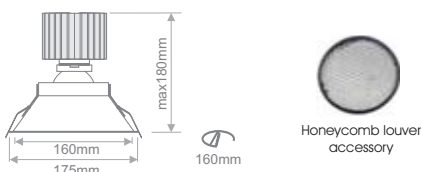

Wattage:
1300lm: **11.7W**
2000lm: **19.5W**
3000lm: **29.3W**
4000lm: **39.1W**
5000lm: **46.8W**

LIGHTSOURCE BY
XICATO

Model	Colour Temperature	LED Lumen	Type	CRI*	Beam Angle	Colour	Dimming Option	Accessories	
ZETA MINI (ZETA MINI)	(27) 2700K (30) 3000K (35) 3500K (40) 4000K	(X1300) 1300lm	(FX) Fixed	(83) 83	(14) 14° (25) 25° (39) 39°	(WH) White (BL) Black	(00) Without Driver (ND) Non-Dimmable (A1) Analogue (1-10V) (DX) DMX (DL) DALI (WL) Wireless**	COVER (0X) Standard (2X) Honeycomb ↓ (XX) EXTRAS (X0) No Extras (X1) Emergency Kit	
		(X2000) 2000lm							
		(X3000) 3000lm							
		(X4000) 4000lm							
		(X5000) 5000lm							
	(X1300) 1300lm (X2000) 2000lm (X3000) 3000lm				(97) 97				

* Vibrant V80 for CRI83 available in 3000K,
Vibrant V95 for CRI97 available in 3000K,
Beauty series 2700K available in 1300lm or 2000lm CRI95
** The wireless dimming option includes driver and Bluetooth dimming accessory.