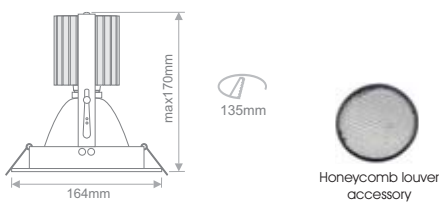

Ordering Code Example:
LIBRA - 30 - X2000 - FX - 83 - 39 - BL - A1 - 00