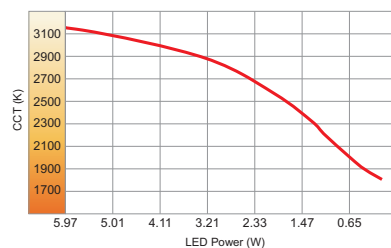

Warm dimming 3000K to 1800K (6W)