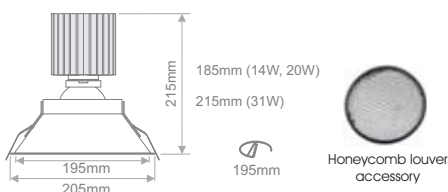

LIGHTSOURCE BY
bridgelux

Model (LED Power)	Colour Temperature*	LED Lumen	Type	CRI	Beam Angle	Colour	Dimming Option	Accessories					
ZETA 14.1W (ZETA 14)	[27B1763]	2700K - 1763lm	(FX) Fixed	(80) 80				COVER [0X] Standard [2X] Honeycomb ↓ [XX] EXTRAS [X0] No Extras [X1] Emergency Kit					
	[30B1854]	3000K - 1854lm											
	[40B1910]	4000K - 1910lm											
	[57B2002]	5700K - 2002lm											
ZETA 18.9W (ZETA 19)	[27B2591]	2700K - 2591lm											
	[30B2699]	3000K - 2699lm											
	[40B2807]	4000K - 2807lm											
	[57B2942]	5700K - 2942lm											
ZETA 30.7W (ZETA 31)	[27B4143]	2700K - 4143lm											
	[30B4335]	3000K - 4335lm											
	[40B4489]	4000K - 4489lm											
	[57B4704]	5700K - 4704lm											
ZETA 14.1W (ZETA 14)	[27B1469]	2700K - 1469lm	(90) 90		[14] 14°	[WH] White [BL] Black							
	[30B1524]	3000K - 1524lm			[25] 25°								
	[40B1634]	4000K - 1634lm			[39] 39°								
ZETA 18.9W (ZETA 19)	[27B2159]	2700K - 2159lm											
	[30B2240]	3000K - 2240lm											
	[40B2403]	4000K - 2403lm											
ZETA 30.7W (ZETA 31)	[27B3452]	2700K - 3452lm											
	[30B3582]	3000K - 3582lm											
	[40B3841]	4000K - 3841lm											
ZETA 14.5W (ZETA 15)	[27B1268]	2700K - 1268lm			(97) 97								
	[30B1353]	3000K - 1353lm											
ZETA 19.4W (ZETA 19)	[27B1813]	2700K - 1813lm											
	[30B1949]	3000K - 1949lm											
ZETA 31.3W (ZETA 31)	[27B3048]	2700K - 3048lm											
	[30B3245]	3000K - 3245lm											