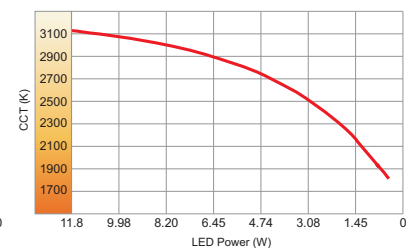

BORRELY ROUND

Interior Ceiling Recessed 

- High efficiency deep reflector with clear cover glass.
- Face is aluminium, processed by CNC.
- Heat sink is of die-cast aluminium.
- Supplied with non-dimmable drivers as standard.
- Dimmable options.
- Increased efficiency
- 2-3 SDCM
- L70/B50 50.000h