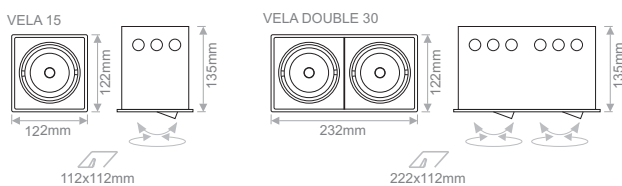

LIGHTSOURCE BY
bridgelux

Model (LED Power)	Colour Temperature*	LED Lumen	Type	CRI	Beam Angle	Colour	Dimming Option	Accessories	
VELA 15.2W (VELA 15)	[27B2173]	2700K - 2173lm	(AD) Adjustable	(80) 80	[16] 16° [40] 40°	[WH] White [BL] Black	[00] Without Driver [ND] Non Dimmable [A1] Analogue (1..10V) [DX] DMX [DL] DALI [PS] Push Switch [PC] Phase Cut [WL] Wireless **	COVER [0X] Standard ↓ [XX] ↑ EXTRAS [X0] No Extras [X1] Emergency Kit	
	[30B2263]	3000K - 2263lm							
	[40B2354]	4000K - 2354lm							
	[57B2467]	5700K - 2467lm							
VELA DOUBLE 30.4W (VELA D30)	[27B4346]	2700K - 4346lm							
	[30B4526]	3000K - 4526lm							
	[40B4708]	4000K - 4708lm							
	[57B4934]	5700K - 4934lm							
VELA 15.2W (VELA 15)	[27B1811]	2700K - 1811lm		(90) 90					(97) 97
	[30B1879]	3000K - 1879lm							
	[40B2015]	4000K - 2015lm							
VELA DOUBLE 30.4W (VELA D30)	[27B3622]	2700K - 3622lm							
	[30B3758]	3000K - 3758lm							
	[40B4030]	4000K - 4030lm							
VELA 15.7W (VELA 16)	[27B1506]	2700K - 1506lm							
	[30B1618]	3000K - 1618lm							
VELA DOUBLE 31.4W (VELA D31)	[27B3012]	2700K - 3012lm							
	[30B3236]	3000K - 3236lm							

* Models with CCTs of 3500K, 5000K & 6500K are available upon request.
** The wireless dimming option includes driver and Bluetooth dimming accessory.