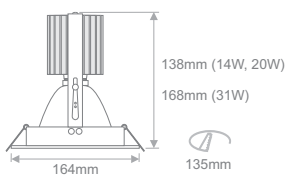

* Models with CCTs of 3500K, 5000K & 6500K are available upon request.
** The wireless dimming option includes driver and Bluetooth dimming accessory.

Ordering Code Example:
LIBRA 31 - 30B3582 - FX - 90 - 39 - WH - DL - 00