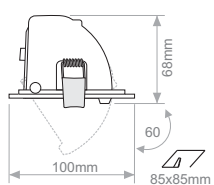

LIGHTSOURCE BY
bridgelux

Model (LED Power)	Colour Temperature*	LED Lumen	Type	CRI	Beam Angle	Colour	Dimming Option	Accessories
RODITA 10.3W (RODITA 10)	(27B1365)	2700K - 1365lm	Adjustable	(80) 80	(40) 40°	(WH) White	(00) Without Driver (ND) Non Dimmable (A1) Analogue (1..10V) (DX) DMX (DL) DALI (PS) Push Switch (PC) Phase Cut (WL) Wireless **	COVER (0X) Standard ↓ (XX) EXTRAS (X0) No Extras (X1) Emergency Kit
	(30B1435)	3000K - 1435lm						
	(40B1479)	4000K - 1479lm						
	(57B1550)	5700K - 1550lm						
RODITA 30.7W (RODITA 31)	(27B4143)	2700K - 4143lm						
	(30B4335)	3000K - 4335lm						
	(40B4489)	4000K - 4489lm						
	(57B4704)	5700K - 4704lm						
RODITA 10.3W (RODITA 10)	(27B1138)	2700K - 1138lm						
	(30B1180)	3000K - 1180lm						
	(40B1265)	4000K - 1265lm						
RODITA 30.7W (RODITA 31)	(27B3452)	2700K - 3452lm						
	(30B3582)	3000K - 3582lm						
	(40B3841)	4000K - 3841lm						
RODITA 10.6W (RODITA 11)	(27B0973)	2700K - 973lm	(97) 97					
	(30B1038)	3000K - 1038lm						
RODITA 31.3W (RODITA 31)	(27B3048)	2700K - 3048lm						
	(30B3245)	3000K - 3245lm						

* Models with CCTs of 3500K, 5000K & 6500K are available upon request.
** The wireless dimming option includes driver and Bluetooth dimming accessory.

Ordering Code Example:

RODITA 31 - 40B3841 - AD - 90 - 40 - WH - DL - 00

RODITA 10W