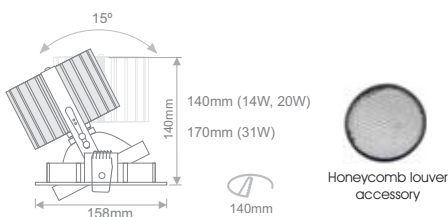

* Models with CCTs of 3500K, 5000K & 6500K are available upon request.
** The wireless dimming option includes driver and Bluetooth dimming accessory.

Ordering Code Example:
VITA 31 - 40B3841 - AD - 90 - 34 - WH - DX - 00