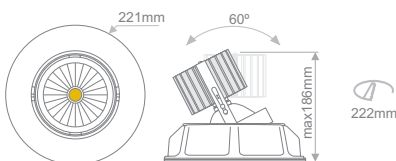

Wattage:
1300lm: **11.7W**
2000lm: **19.5W**
3000lm: **29.3W**

LIGHTSOURCE BY
XICATO

Model	Colour Temperature	LED Lumen	Type	CRI*	Beam Angle	Colour	Dimming Option	Accessories
HELIO (HELIO)	(27) 2700K	(X1300) 1300lm	(AD) Adjustable	(83) 83	(34) 34°	(WH) White	(00) Without Driver	COVER (0X) Standard ↓ (XX) EXTRAS (X0) No Extras (X1) Emergency Kit
	(30) 3000K	(X2000) 2000lm		(97) 97			(ND) Non-Dimmable	
	(35) 3500K	(X3000) 3000lm		(A1) Analogue (1-10V)				
	(40) 4000K			(DX) DMX				
							(DL) DALI	
							(WL) Wireless**	

* Vibrant V80 for CRI83 available in 3000K, Vibrant V95 for CRI97 available in 3000K, Beauty series 2700K available in 1300lm or 2000lm CRI95
** The wireless dimming option includes driver and Bluetooth dimming accessory.

Ordering Code Example:
HELIO - 30 - X2000 - AD - 83 - 34 - WH - A1 - 00