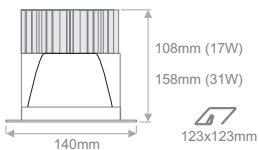

Ordering Code Example:
MARS SQ31 - 40B3841 - FX - 90 - 45 - WH - DL - 00