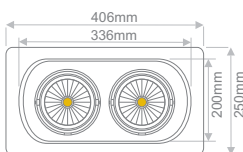

408x252mm

Ordering Code Example:

GALINO 23 - 40B3254 - AD - 90 - 34 - WH - DL - 00