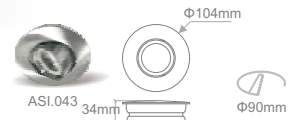

Interior Ceiling Recessed

ALGEDI SERIES

ALGEDI ANTI-GLARE

Code	Model	Colour*	Lamp	Maximum Consumption	Type	Type	
ASI.040	ALGEDI ANTI-GLARE	GREY	MR16	50W	Φ82mm	Adjustable	
ASI.041	ALGEDI ANTI-GLARE	BRUSH NICKEL	MR16	50W	Φ83mm	Adjustable	
ASI.042	ALGEDI ANTI-GLARE	GREY	MR16	50W	77x66mm	Adjustable	

*Available in other colours upon request

ALGEDI HIGH-MOVABLE

Code	Model	Colour	Lamp	Maximum Consumption	Type	Type	
ASI.043	ALGEDI HIGH-MOVABLE	BRUSH NICKEL	MR16	50W	90mm	Adjustable	
ASI.044	ALGEDI HIGH-MOVABLE	BRUSH NICKEL	MR16	50W	89mm	Adjustable	

ALGEDI DECO

Code	Model	Colour	Lamp	Maximum Consumption	Type	Type	
ASI.039	ALGEDI DECO	SAND NICKEL	MR16	50W	57mm	Fixed	

LAMP HOLDERS

Code	Description
ACC.201	LAMP HOLDER GU5.3
ACC.202	LAMP HOLDER GU10
ACC.203	LAMP HOLDER GU5.3 WITH BASE
ACC.204	LAMP HOLDER GU10 WITH BASE