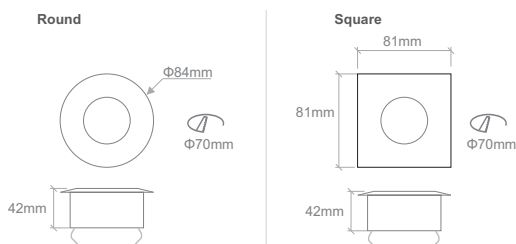

Code	Colour	Glass	Lamp	Maximum Consumption		Ø Diameter	Type	IP	 Not included
ALE.032	NICKEL BRUSH	Frosted	MR16	35W	70mm	84mm	Fixed	IP65	
ALE.033	WHITE	Frosted	MR16	35W	70mm	84mm	Fixed	IP65	
ALE.056	NICKEL BRUSH	Clear	MR16	35W	70mm	84mm	Fixed	IP65	
ALE.057	WHITE	Clear	MR16	35W	70mm	84mm	Fixed	IP65