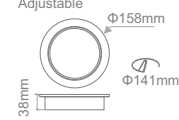

Adjustable