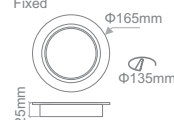

Code	Colour	Lamp	Maximum Consumption		Diameter	Type
<i>Fixed</i>						
ASI.038	ALUMINIUM	AR111	100W	135mm	165mm	Fixed
<i>Adjustable</i>						
ASI.015	GREY	AR111	100W	141mm	158mm	Adjustable

Fixed