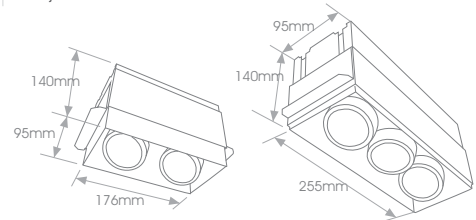

Code	Colour	Lamp	Maximum Consumption		Dimensions	Type	 Not included
ASI.115	BLACK	1XMR16	1X50W	96x96mm	95x95x140mm	Adjustable	
ASI.116	BLACK	2XMR16	2X50W	177x96mm	176x95x140mm	Adjustable	
ASI.117	BLACK	3XMR16	3X50W	256x96mm	255x95x140mm	Adjustable