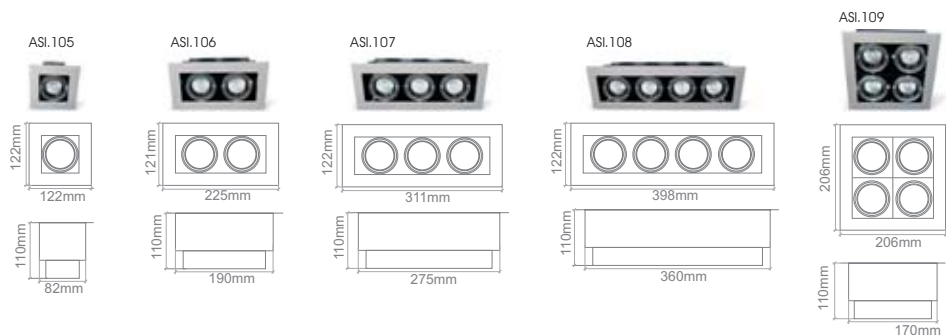

Code	Colour	Lamp	Maximum Consumption		Dimensions	Type
<b>ASI.100</b>	ALUMINIUM	1XMR16	1X50W	Φ80mm	93x 93x25mm	Adjustable
<b>ASI.101</b>	ALUMINIUM	2XMR16	2X50W	77x154mm	93x173x25mm	Adjustable
<b>ASI.102</b>	ALUMINIUM	3XMR16	3X50W	77x234mm	93x252x25mm	Adjustable
<b>ASI.103/RECTANGULAR</b>	ALUMINIUM	4XMR16	4X50W	77x315mm	93x333x25mm	Adjustable
<b>ASI.104/SQUARE</b>	ALUMINIUM	4XMR16	4X50W	154x154mm	173x173x25mm	Adjustable

Code	Colour	Lamp	Maximum Consumption		Dimensions	Type
<b>ASI.105</b>	ALUMINIUM FACE	1XMR16	1X50W	90x82mm	122x122x110mm	Adjustable
<b>ASI.106</b>	ALUMINIUM FACE	2XMR16	2X50W	90x195mm	121x225x110mm	Adjustable
<b>ASI.107</b>	ALUMINIUM FACE	3XMR16	3X50W	90x280mm	122x311x110mm	Adjustable
<b>ASI.108/RECTANGULAR</b>	ALUMINIUM FACE	4XMR16	4X50W	90x365mm	122x398x110mm	Adjustable
<b>ASI.109/SQUARE</b>	ALUMINIUM FACE	4XMR16	4X50W	175x175mm	206x206x110mm	Adjustable