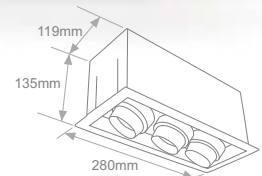

Interior Ceiling Recessed

BETA TRIMLESS

- Decorative recessed luminaires with double movement.
- For MR16 lamps
- Indoor use
- Ideal for general and decorative lighting in hotels, exhibitions, restaurants, houses etc.

Code	Colour	Lamp	Maximum Consumption		Dimensions	Type	 Not included
ASI.115	BLACK	1XMR16	1X50W	96x96mm	95x95x140mm	Adjustable	
ASI.116	BLACK	2XMR16	2X50W	177x96mm	176x95x140mm	Adjustable	
ASI.117	BLACK	3XMR16	3X50W	256x96mm	255x95x140mm	Adjustable	

DELTA

- Decorative recessed luminaires with double movement.
- For MR16 lamps
- Indoor use
- Ideal for general and decorative lighting in hotels, exhibitions, restaurants, houses etc.

Code	Colour	Lamp	Maximum Consumption		Dimensions	Type	 Not included
ASI.118	WHITE	1XMR16	1X50W	97x97mm	119x119x135mm	Adjustable	
ASI.119	WHITE	2XMR16	2X50W	180x97mm	201x119x135mm	Adjustable	
ASI.120	WHITE	3XMR16	3X50W	257x97mm	280x119x135mm	Adjustable