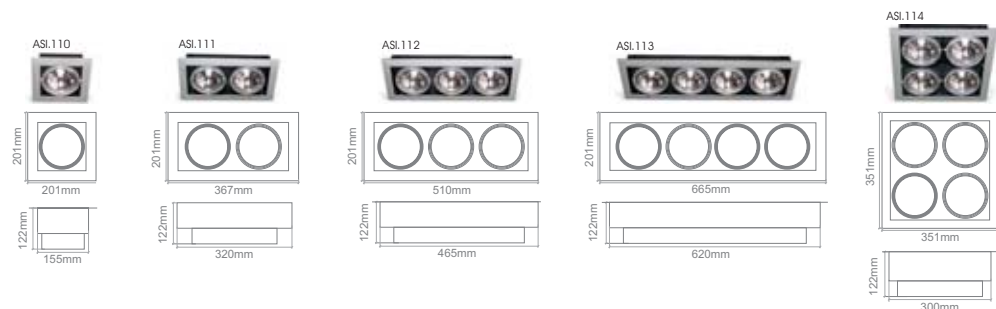

Code	Colour	Lamp	Maximum Consumption		Dimensions	Type
ASI.110	ALUMINIUM FACE	1XAR111	1X100W	160x160mm	201x201x122mm	Adjustable
ASI.111	ALUMINIUM FACE	2XAR111	2X100W	160x325mm	201x367x122mm	Adjustable
ASI.112	ALUMINIUM FACE	3XAR111	3X100W	160x470mm	201x510x122mm	Adjustable
ASI.113/RECTANGULAR	ALUMINIUM FACE	4XAR111	4X100W	160x625mm	201x665x122mm	Adjustable
ASI.114/SQUARE	ALUMINIUM FACE	4XAR111	4X100W	310x310mm	351x351x122mm	Adjustable