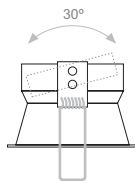

Glass diffuser **500.354.002** for ASI.065 (available as extra)