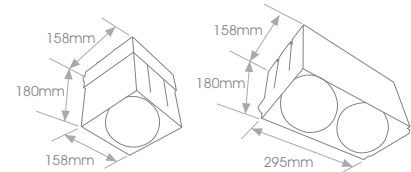

Code	Colour	Lamp	Maximum Consumption		Dimensions	Type
ASI.121	BLACK	1XAR111	1X100W	164x164mm	158x158x180mm	Adjustable
ASI.122	BLACK	2XAR111	2X100W	298x164mm	295x158x180mm	Adjustable
ASI.123	BLACK	3XAR111	3X100W	447x164mm	408x158x180mm	Adjustable