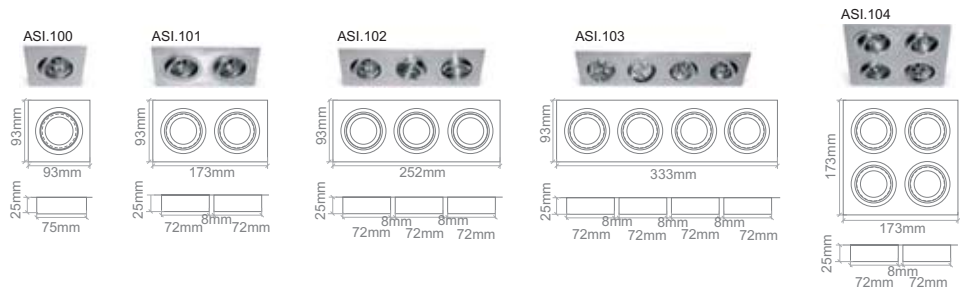

Code	Colour	Lamp	Maximum Consumption		Dimensions	Type
ASI.100	ALUMINIUM	1XMR16	1X50W	Φ80mm	93x 93x25mm	Adjustable
ASI.101	ALUMINIUM	2XMR16	2X50W	77x154mm	93x173x25mm	Adjustable
ASI.102	ALUMINIUM	3XMR16	3X50W	77x234mm	93x252x25mm	Adjustable
ASI.103/RECTANGULAR	ALUMINIUM	4XMR16	4X50W	77x315mm	93x333x25mm	Adjustable
ASI.104/SQUARE	ALUMINIUM	4XMR16	4X50W	154x154mm	173x173x25mm	Adjustable