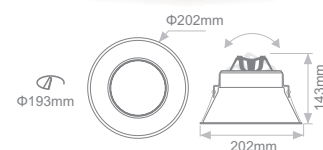

Code	Colour	Lamp	Lamp Holder	Maximum Consumption		Diameter	Type
ASI.048	WHITE	AR111	G53	50W	193mm	202mm	Adjustable
ASI.049	WHITE	CDM-R111	GX8.5	70W	193mm	202mm	Adjustable