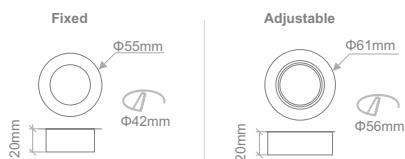

Interior Ceiling Recessed

ALIDA

- Recessed movable & non-movable spots.
- Die-cast aluminium.
- For MR11 lamps.
- Indoor use.
- Ideal for promotional & accent lighting, object illumination, etc.

Code	Colour	Lamp	Maximum Consumption		Diameter	Type	 Not included
<i>Fixed</i>							
ASI.024	WHITE	MR11	35W	42mm	55mm	Fixed	
ASI.025	BLACK	MR11	35W	42mm	55mm	Fixed	
ASI.026	GOLDEN MAT	MR11	35W	42mm	55mm	Fixed	
ASI.027	GOLD	MR11	35W	42mm	55mm	Fixed	
ASI.036	BRUSH NICKEL	MR11	35W	42mm	55mm	Fixed	
ASI.030	GREY	MR11	35W	42mm	55mm	Fixed	
<i>Adjustable</i>							
ASI.018	WHITE	MR11	35W	56mm	61mm	Adjustable	
ASI.019	BLACK	MR11	35W	56mm	61mm	Adjustable	
ASI.020	GOLDEN MAT	MR11	35W	56mm	61mm	Adjustable	
ASI.021	GOLD	MR11	35W	56mm	61mm	Adjustable	
ASI.037	BRUSH NICKEL	MR11	35W	56mm	61mm	Adjustable	
ASI.031	GREY	MR11	35W	56mm	61mm	Adjustable