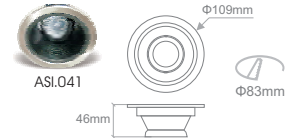

Interior Ceiling Recessed

ALGEDI SERIES