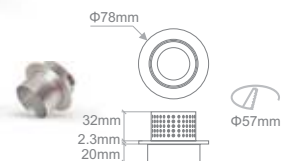

ALGEDI DECO

Code	Model	Colour	Lamp	Maximum Consumption	Type	Type	
ASI.039	ALGEDI DECO	SAND NICKEL	MR16	50W	57mm	Fixed	

LAMP HOLDERS

Code	Description
ACC.201	LAMP HOLDER GU5.3
ACC.202	LAMP HOLDER GU10
ACC.203	LAMP HOLDER GU5.3 WITH BASE
ACC.204	LAMP HOLDER GU10 WITH BASE