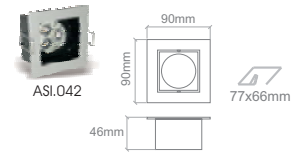

Interior Ceiling Recessed

ALGEDI SERIES