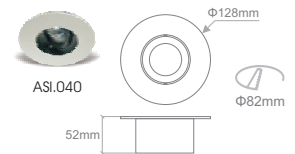

Interior Ceiling Recessed

ALGEDI SERIES