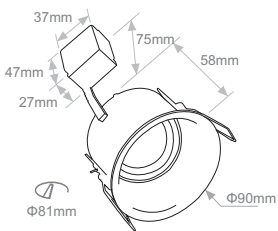

Glass diffuser **500.354.002** for ASI.065 (available as extra)