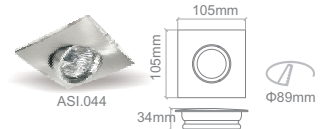

Interior Ceiling Recessed

ALGEDI SERIES

ALGEDI ANTI-GLARE

Code	Model	Colour*	Lamp	Maximum Consumption	Type	Type	
ASI.040	ALGEDI ANTI-GLARE	GREY	MR16	50W	Φ82mm	Adjustable	
ASI.041	ALGEDI ANTI-GLARE	BRUSH NICKEL	MR16	50W	Φ83mm	Adjustable	
ASI.042	ALGEDI ANTI-GLARE	GREY	MR16	50W	77x66mm	Adjustable	

*Available in other colours upon request

ALGEDI HIGH-MOVABLE

Code	Model	Colour	Lamp	Maximum Consumption	Type	Type	
ASI.043	ALGEDI HIGH-MOVABLE	BRUSH NICKEL	MR16	50W	90mm	Adjustable	
ASI.044	ALGEDI HIGH-MOVABLE	BRUSH NICKEL	MR16	50W	89mm	Adjustable	

ALGEDI DECO

Code	Model	Colour	Lamp	Maximum Consumption	Type	Type	
ASI.039	ALGEDI DECO	SAND NICKEL	MR16	50W	57mm	Fixed	

LAMP HOLDERS

Code	Description
ACC.201	LAMP HOLDER GU5.3
ACC.202	LAMP HOLDER GU10
ACC.203	LAMP HOLDER GU5.3 WITH BASE
ACC.204	LAMP HOLDER GU10 WITH BASE