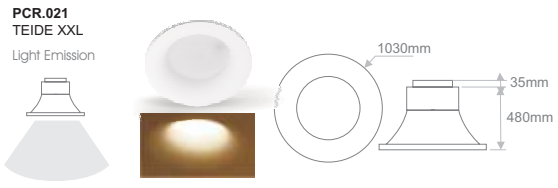

PCR.021
TEIDE XXL