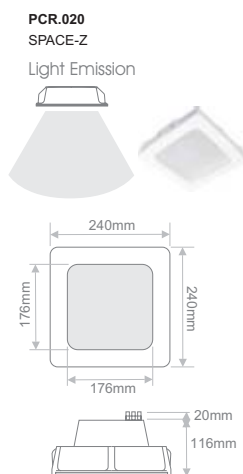

EXENS + SPACE-O + SPACE-Z

Interior Ceiling Recessed

Code	Model	Lamp Holder	Maximum Consumption	Voltage				IP	
PCR.018	EXENS	2xE27	2x18W	220-240VAC	Not included	2.87Kg	Φ 332mm	IP20	
PCR.019	SPACE-O	2xE27	2x18W	220-240VAC	Not included	4.82Kg	Φ 262mm	IP20	
PCR.020	SPACE-Z	2xE27	2x18W	220-240VAC	Not included	2.5Kg	242x242mm	IP20	

*Suitable for plasterboard 9mm-15mm