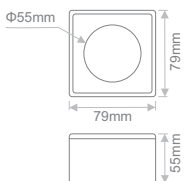

# SEAMLESS ROUND + SQUARE SHORT + SQUARE WASH 45°

Code	Model	Lamp Holder	Maximum Consumption	Voltage					
PCR.007	SEAMLESS ROUND	Gx5.3	35W	12VAC	Not included	0.34Kg	Φ 132mm	IP20	
PCR.001	SEAMLESS SQUARE SHORT	Gx5.3	35W	12VAC	Not included	0.20Kg	102x102mm	IP20	
*Suitable for plasterboard 12mm									
PCR.003	SEAMLESS SQUARE WASH 45°	Gx5.3	35W	12VAC	Not included	0.55Kg	122x122mm	IP20	
*Suitable for plasterboard 9mm-15mm									

# SHARP ROUND + SHARP SQUARE

Interior Ceiling Recessed 

Code	Model	Lamp Holder	Maximum Consumption	Voltage				IP 	
PCR.023	SHARP ROUND	Gx5.3	35W	12VAC	Not included	0.42Kg	80x80mm	IP20	
PCR.022	SHARP SQUARE	Gx5.3	35W	12VAC	Not included	0.36Kg	80x80mm	IP20	

\*Suitable for plasterboard 9-15mm

**PCR.023**  
SHARP ROUND

Light Emission

**PCR.022**  
SHARP SQUARE

Light Emission

Code	Model	Lamp Holder	Maximum Consumption	Voltage					
PCR.027	VERTICO	Gx5.3	35W	12VAC	Not included	1.05Kg	146x146mm	IP20	

# SEAMLESS SQUARE + SQUARE x2

Code	Model	Lamp Holder	Maximum Consumption	Voltage					
PCR.002	SEAMLESS SQUARE	Gx5.3	35W	12VAC	Not included	0.44Kg	120x120mm	IP20	
PCR.004	SEAMLESS SQUARE x2	2xGx5.3	2x35W	12VAC	Not included	0.94Kg	120x217mm	IP20	