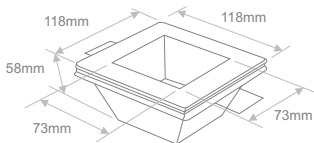

Code	Model	Lamp Holder	Maximum Consumption	Voltage					
PCR.002	SEAMLESS SQUARE	Gx5.3	35W	12VAC	Not included	0.44Kg	120x120mm	IP20	
PCR.004	SEAMLESS SQUARE x2	2xGx5.3	2x35W	12VAC	Not included	0.94Kg	120x217mm	IP20	

*Suitable for plasterboard 12mm

Light Emission