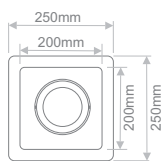

Code	Model	Lamp Holder	Maximum Consumption	Voltage				IP	
PCR.011	INVISIBLE SQUARE ADJUSTABLE	AR111	50W	12VAC	Not included	2.14Kg	252x252mm	IP20	
PCR.015	INVISIBLE SQUARE	AR111	50W	12VAC	Not included	1.53Kg	202x202mm	IP20	
PCR.016	INVISIBLE ROUND	AR111	50W	12VAC	Not included	0.97Kg	Φ 202mm	IP20	

PCR.011
INVISIBLE SQUARE
ADJUSTABLE

Light Emission