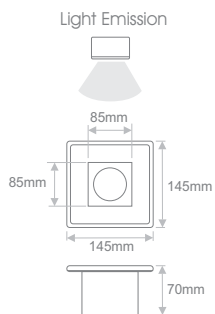

# SEAMLESS ROUND + SQUARE SHORT + SQUARE WASH 45°

Code	Model	Lamp Holder	Maximum Consumption	Voltage					
PCR.007	SEAMLESS ROUND	Gx5.3	35W	12VAC	Not included	0.34Kg	Φ 132mm	IP20	
PCR.001	SEAMLESS SQUARE SHORT	Gx5.3	35W	12VAC	Not included	0.20Kg	102x102mm	IP20	
*Suitable for plasterboard 12mm									
PCR.003	SEAMLESS SQUARE WASH 45°	Gx5.3	35W	12VAC	Not included	0.55Kg	122x122mm	IP20	
*Suitable for plasterboard 9mm-15mm									

# SHARP ROUND + SHARP SQUARE

Interior Ceiling Recessed 

Code	Model	Lamp Holder	Maximum Consumption	Voltage				IP 	
PCR.023	SHARP ROUND	Gx5.3	35W	12VAC	Not included	0.42Kg	80x80mm	IP20	
PCR.022	SHARP SQUARE	Gx5.3	35W	12VAC	Not included	0.36Kg	80x80mm	IP20	

\*Suitable for plasterboard 9-15mm

**PCR.023**  
SHARP ROUND

Light Emission

**PCR.022**  
SHARP SQUARE

Light Emission

Code	Model	Lamp Holder	Maximum Consumption	Voltage					
PCR.027	VERTICO	Gx5.3	35W	12VAC	Not included	1.05Kg	146x146mm	IP20	

# SEAMLESS SQUARE + SQUARE x2

Code	Model	Lamp Holder	Maximum Consumption	Voltage					
PCR.002	SEAMLESS SQUARE	Gx5.3	35W	12VAC	Not included	0.44Kg	120x120mm	IP20	
PCR.004	SEAMLESS SQUARE x2	2xGx5.3	2x35W	12VAC	Not included	0.94Kg	120x217mm	IP20	