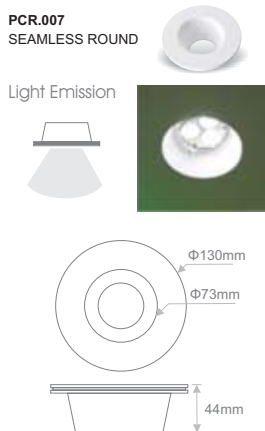

# SEAMLESS ROUND + SQUARE SHORT + SQUARE WASH 45°

Code	Model	Lamp Holder	Maximum Consumption	Voltage					
PCR.007	SEAMLESS ROUND	Gx5.3	35W	12VAC	Not included	0.34Kg	Φ 132mm	IP20	
PCR.001	SEAMLESS SQUARE SHORT	Gx5.3	35W	12VAC	Not included	0.20Kg	102x102mm	IP20	
*Suitable for plasterboard 12mm									
PCR.003	SEAMLESS SQUARE WASH 45°	Gx5.3	35W	12VAC	Not included	0.55Kg	122x122mm	IP20	
*Suitable for plasterboard 9mm-15mm									

# SHARP ROUND + SHARP SQUARE

Interior Ceiling Recessed 

Code	Model	Lamp Holder	Maximum Consumption	Voltage				IP 	
PCR.023	SHARP ROUND	Gx5.3	35W	12VAC	Not included	0.42Kg	80x80mm	IP20	
PCR.022	SHARP SQUARE	Gx5.3	35W	12VAC	Not included	0.36Kg	80x80mm	IP20	

\*Suitable for plasterboard 9-15mm

**PCR.023**  
SHARP ROUND

Light Emission

**PCR.022**  
SHARP SQUARE

Light Emission

Code	Model	Lamp Holder	Maximum Consumption	Voltage					
PCR.027	VERTICO	Gx5.3	35W	12VAC	Not included	1.05Kg	146x146mm	IP20	

# SEAMLESS SQUARE + SQUARE x2

Code	Model	Lamp Holder	Maximum Consumption	Voltage					
PCR.002	SEAMLESS SQUARE	Gx5.3	35W	12VAC	Not included	0.44Kg	120x120mm	IP20	
PCR.004	SEAMLESS SQUARE x2	2xGx5.3	2x35W	12VAC	Not included	0.94Kg	120x217mm	IP20	