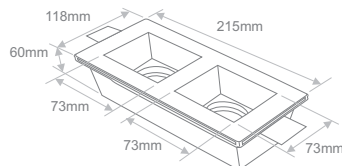

# SEAMLESS SQUARE + SQUARE x2

Code	Model	Lamp Holder	Maximum Consumption	Voltage					
PCR.002	SEAMLESS SQUARE	Gx5.3	35W	12VAC	Not included	0.44Kg	120x120mm	IP20	
PCR.004	SEAMLESS SQUARE x2	2xGx5.3	2x35W	12VAC	Not included	0.94Kg	120x217mm	IP20	

\*Suitable for plasterboard 12mm

**PCR.002**  
SEAMLESS SQUARE

Light Emission

**PCR.004**  
SEAMLESS SQUARE x2

Light Emission

# SEAMLESS SQUARE ADJUSTABLE + ADJUSTABLE x2

Interior Ceiling Recessed 

Code	Model	Lamp Holder	Maximum Consumption	Voltage				IP 	
PCR.005	SEAMLESS SQUARE ADJUSTABLE	Gx5.3	35W	12VAC	Not included	0.84Kg	157x157mm	IP20	
PCR.006	SEAMLESS SQUARE ADJUSTABLE x2	2xGx5.3	2x35W	12VAC	Not included	1.56Kg	157x282mm	IP20	