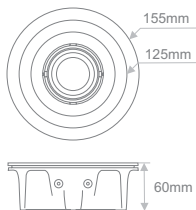

# SEAMLESS ROUND ADJ + SEAMLESS ROUND ADJ x2 + SEAMLESS CURVE ADJ

Code	Model	Lamp Holder	Maximum Consumption	Voltage				IP 	
PCR.008	SEAMLESS ROUND ADJUSTABLE	Gx5.3	35W	12VAC	Not included	0.72Kg	Φ 157mm	IP20	
PCR.009	SEAMLESS ROUND ADJUSTABLE x2	2xGx5.3	2x35W	12VAC	Not included	1.54Kg	158x258mm	IP20	
PCR.010	SEAMLESS CURVE ADJUSTABLE	Gx5.3	35W	12VAC	Not included	0,68Kg	Φ 157mm	IP20	

\*Suitable for plasterboard 9mm-15mm

**PCR.008**  
SEAMLESS ROUND ADJUSTABLE

Light Emission

**PCR.009**  
SEAMLESS ROUND ADJUSTABLE x2

Light Emission

**PCR.010**  
SEAMLESS CURVE ADJUSTABLE

Light Emission

**ACC.206**  
Lamp Holder