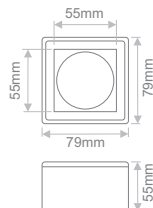

# SEAMLESS ROUND + SQUARE SHORT + SQUARE WASH 45°

Code	Model	Lamp Holder	Maximum Consumption	Voltage					
PCR.007	SEAMLESS ROUND	Gx5.3	35W	12VAC	Not included	0.34Kg	Φ 132mm	IP20	
PCR.001	SEAMLESS SQUARE SHORT	Gx5.3	35W	12VAC	Not included	0.20Kg	102x102mm	IP20	
*Suitable for plasterboard 12mm									
PCR.003	SEAMLESS SQUARE WASH 45°	Gx5.3	35W	12VAC	Not included	0.55Kg	122x122mm	IP20	
*Suitable for plasterboard 9mm-15mm									

# SHARP ROUND + SHARP SQUARE

Interior Ceiling Recessed 

Code	Model	Lamp Holder	Maximum Consumption	Voltage				IP 	
PCR.023	SHARP ROUND	Gx5.3	35W	12VAC	Not included	0.42Kg	80x80mm	IP20	
PCR.022	SHARP SQUARE	Gx5.3	35W	12VAC	Not included	0.36Kg	80x80mm	IP20	

\*Suitable for plasterboard 9-15mm

**PCR.023**  
SHARP ROUND

Light Emission

**PCR.022**  
SHARP SQUARE

Light Emission

Code	Model	Lamp Holder	Maximum Consumption	Voltage					
PCR.027	VERTICO	Gx5.3	35W	12VAC	Not included	1.05Kg	146x146mm	IP20	

# SEAMLESS SQUARE + SQUARE x2

Code	Model	Lamp Holder	Maximum Consumption	Voltage					
PCR.002	SEAMLESS SQUARE	Gx5.3	35W	12VAC	Not included	0.44Kg	120x120mm	IP20	
PCR.004	SEAMLESS SQUARE x2	2xGx5.3	2x35W	12VAC	Not included	0.94Kg	120x217mm	IP20	