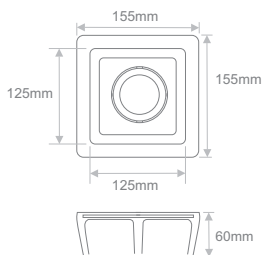

PCR.005

SEAMLESS SQUARE ADJUSTABLE

Light Emission