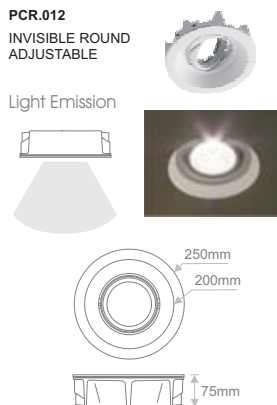

INVISIBLE ROUND ADJ + INVISIBLE ROUND ADJ x2 + INVISIBLE CURVE ADJ

Code	Model	Lamp Holder	Maximum Consumption	Voltage					
PCR.012	INVISIBLE ROUND ADJUSTABLE	AR111	50W	12VAC	Not included	2.06Kg	Φ 252mm	IP20	
PCR.013	INVISIBLE ROUND ADJUSTABLE x2	2xAR111	2x50W	12VAC	Not included	3.74Kg	252x408mm	IP20	
PCR.014	INVISIBLE CURVE ADJUSTABLE	AR111	50W	12VAC	Not included	1.22Kg	Φ 222mm	IP20	

*Suitable for plasterboard 9mm-15mm