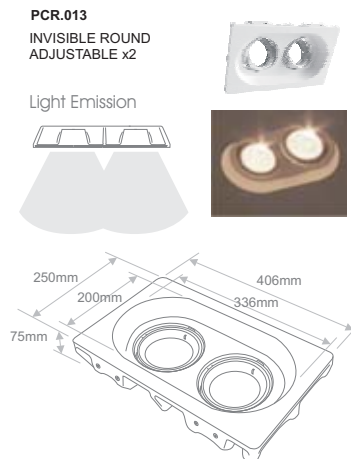

INVISIBLE ROUND ADJ + INVISIBLE ROUND ADJ x2 + INVISIBLE CURVE ADJ

Code	Model	Lamp Holder	Maximum Consumption	Voltage					
PCR.012	INVISIBLE ROUND ADJUSTABLE	AR111	50W	12VAC	Not included	2.06Kg	Φ 252mm	IP20	
PCR.013	INVISIBLE ROUND ADJUSTABLE x2	2xAR111	2x50W	12VAC	Not included	3.74Kg	252x408mm	IP20	
PCR.014	INVISIBLE CURVE ADJUSTABLE	AR111	50W	12VAC	Not included	1.22Kg	Φ 222mm	IP20	

*Suitable for plasterboard 9mm-15mm