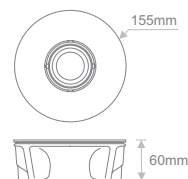

# SEAMLESS ROUND ADJ + SEAMLESS ROUND ADJ x2 + SEAMLESS CURVE ADJ

Code	Model	Lamp Holder	Maximum Consumption	Voltage				IP 	
PCR.008	SEAMLESS ROUND ADJUSTABLE	Gx5.3	35W	12VAC	Not included	0.72Kg	Φ 157mm	IP20	
PCR.009	SEAMLESS ROUND ADJUSTABLE x2	2xGx5.3	2x35W	12VAC	Not included	1.54Kg	158x258mm	IP20	
PCR.010	SEAMLESS CURVE ADJUSTABLE	Gx5.3	35W	12VAC	Not included	0,68Kg	Φ 157mm	IP20	

\*Suitable for plasterboard 9mm-15mm

**PCR.008**  
SEAMLESS ROUND ADJUSTABLE

Light Emission

**PCR.009**  
SEAMLESS ROUND ADJUSTABLE x2

Light Emission

**PCR.010**  
SEAMLESS CURVE ADJUSTABLE

Light Emission

**ACC.206**  
Lamp Holder