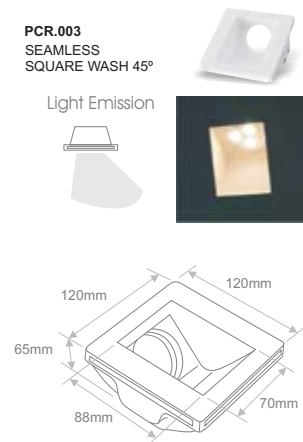

# SEAMLESS ROUND + SQUARE SHORT + SQUARE WASH 45°

Code	Model	Lamp Holder	Maximum Consumption	Voltage					
PCR.007	SEAMLESS ROUND	Gx5.3	35W	12VAC	Not included	0.34Kg	Φ 132mm	IP20	
PCR.001	SEAMLESS SQUARE SHORT	Gx5.3	35W	12VAC	Not included	0.20Kg	102x102mm	IP20	
*Suitable for plasterboard 12mm									
PCR.003	SEAMLESS SQUARE WASH 45°	Gx5.3	35W	12VAC	Not included	0.55Kg	122x122mm	IP20	
*Suitable for plasterboard 9mm-15mm									

# SHARP ROUND + SHARP SQUARE

Interior Ceiling Recessed 

Code	Model	Lamp Holder	Maximum Consumption	Voltage				IP 	
PCR.023	SHARP ROUND	Gx5.3	35W	12VAC	Not included	0.42Kg	80x80mm	IP20	
PCR.022	SHARP SQUARE	Gx5.3	35W	12VAC	Not included	0.36Kg	80x80mm	IP20	

\*Suitable for plasterboard 9-15mm

**PCR.023**  
SHARP ROUND

Light Emission

**PCR.022**  
SHARP SQUARE

Light Emission

Code	Model	Lamp Holder	Maximum Consumption	Voltage					
PCR.027	VERTICO	Gx5.3	35W	12VAC	Not included	1.05Kg	146x146mm	IP20	

# SEAMLESS SQUARE + SQUARE x2

Code	Model	Lamp Holder	Maximum Consumption	Voltage					
PCR.002	SEAMLESS SQUARE	Gx5.3	35W	12VAC	Not included	0.44Kg	120x120mm	IP20	
PCR.004	SEAMLESS SQUARE x2	2xGx5.3	2x35W	12VAC	Not included	0.94Kg	120x217mm	IP20	