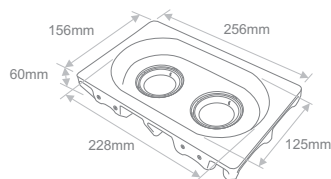

# SEAMLESS ROUND ADJ + SEAMLESS ROUND ADJ x2 + SEAMLESS CURVE ADJ

Code	Model	Lamp Holder	Maximum Consumption	Voltage				IP 	
PCR.008	SEAMLESS ROUND ADJUSTABLE	Gx5.3	35W	12VAC	Not included	0.72Kg	Φ 157mm	IP20	
PCR.009	SEAMLESS ROUND ADJUSTABLE x2	2xGx5.3	2x35W	12VAC	Not included	1.54Kg	158x258mm	IP20	
PCR.010	SEAMLESS CURVE ADJUSTABLE	Gx5.3	35W	12VAC	Not included	0,68Kg	Φ 157mm	IP20	

\*Suitable for plasterboard 9mm-15mm

**PCR.008**  
SEAMLESS ROUND ADJUSTABLE

Light Emission

**PCR.009**  
SEAMLESS ROUND ADJUSTABLE x2

Light Emission

**PCR.010**  
SEAMLESS CURVE ADJUSTABLE

Light Emission

**ACC.206**  
Lamp Holder