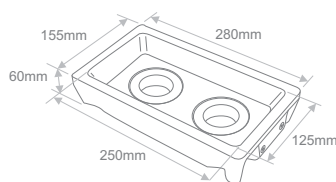

PCR.006

SEAMLESS SQUARE ADJUSTABLE x2

Light Emission