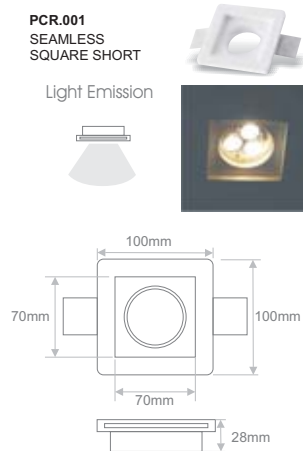

# SEAMLESS ROUND + SQUARE SHORT + SQUARE WASH 45°

Code	Model	Lamp Holder	Maximum Consumption	Voltage					
PCR.007	SEAMLESS ROUND	Gx5.3	35W	12VAC	Not included	0.34Kg	Φ 132mm	IP20	
PCR.001	SEAMLESS SQUARE SHORT	Gx5.3	35W	12VAC	Not included	0.20Kg	102x102mm	IP20	
*Suitable for plasterboard 12mm									
PCR.003	SEAMLESS SQUARE WASH 45°	Gx5.3	35W	12VAC	Not included	0.55Kg	122x122mm	IP20	
*Suitable for plasterboard 9mm-15mm									

# SHARP ROUND + SHARP SQUARE

Interior Ceiling Recessed 

Code	Model	Lamp Holder	Maximum Consumption	Voltage				IP 	
PCR.023	SHARP ROUND	Gx5.3	35W	12VAC	Not included	0.42Kg	80x80mm	IP20	
PCR.022	SHARP SQUARE	Gx5.3	35W	12VAC	Not included	0.36Kg	80x80mm	IP20	

\*Suitable for plasterboard 9-15mm

**PCR.023**  
SHARP ROUND

Light Emission

**PCR.022**  
SHARP SQUARE

Light Emission

Code	Model	Lamp Holder	Maximum Consumption	Voltage					
PCR.027	VERTICO	Gx5.3	35W	12VAC	Not included	1.05Kg	146x146mm	IP20	

# SEAMLESS SQUARE + SQUARE x2

Code	Model	Lamp Holder	Maximum Consumption	Voltage					
PCR.002	SEAMLESS SQUARE	Gx5.3	35W	12VAC	Not included	0.44Kg	120x120mm	IP20	
PCR.004	SEAMLESS SQUARE x2	2xGx5.3	2x35W	12VAC	Not included	0.94Kg	120x217mm	IP20	