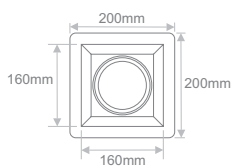

Light Emission