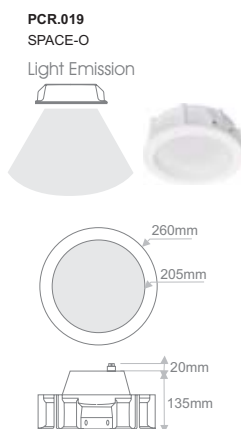

EXENS + SPACE-O + SPACE-Z

Interior Ceiling Recessed

Code	Model	Lamp Holder	Maximum Consumption	Voltage				IP	
PCR.018	EXENS	2xE27	2x18W	220-240VAC	Not included	2.87Kg	Φ 332mm	IP20	
PCR.019	SPACE-O	2xE27	2x18W	220-240VAC	Not included	4.82Kg	Φ 262mm	IP20	
PCR.020	SPACE-Z	2xE27	2x18W	220-240VAC	Not included	2.5Kg	242x242mm	IP20	

*Suitable for plasterboard 9mm-15mm