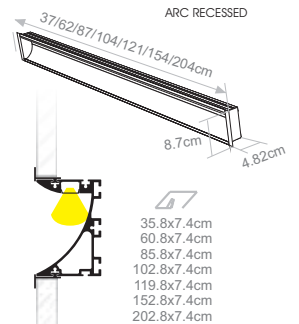

ARC RECESSED

ARC TRIMLESS

| Model | Luminaire Colour | Colour Temperature | Colour Rendering | Type | Watt / Length | Voltage |
|--------------------------|------------------|--------------------|------------------|------------------|------------------------|---------------|
| ARC RECESSED (ARC RC) | (WH) White | (20) 2000K | (80) ≥ 80 | (ML) Milky | (07W037) 7W / 37cm | 24VDC (24) |
| | | (25) 2500K | | (MS) Milky Satin | (12W062) 12.2W / 62cm | |
| | | (27) 2700K | | (RL) Ruled | (17W087) 17.5W / 87cm | |
| | | (30) 3000K | | (TR) Transparent | (21W104) 21W / 104cm | |
| | | (40) 4000K | | | (24W121) 24.5W / 121cm | |
| | | (57) 5700K | | | (31W154) 31.5W / 154cm | |
| | | | | | (42W204) 42W / 204cm | |
| | | | | | | |
| ARC TRIMLESS (ARC TR) | (WH) White | (20) 2000K | (80) ≥ 80 | (ML) Milky | (07W035) 7W / 35cm | 24VDC (24) |
| | | (25) 2500K | | (MS) Milky Satin | (12W060) 12.2W / 60cm | |
| | | (27) 2700K | | (RL) Ruled | (17W085) 17.5W / 85cm | |
| | | (30) 3000K | | (TR) Transparent | (21W102) 21W / 102cm | |
| | | (40) 4000K | | | (24W119) 24.5W / 119cm | |
| | | (57) 5700K | | | (31W152) 31.5W / 152cm | |
| | | | | | (42W202) 42W / 202cm | |
| | | | | | | |