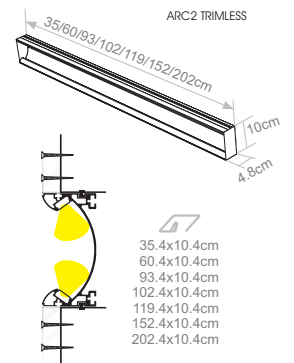

ARC2 RECESSED

ARC2 TRIMLESS

LIGHTSOURCE BY
NICHIA

| Model | Luminaire Colour | Colour Temperature | Colour Rendering | Type | Watt / Length | Voltage |
|-----------------------------------|------------------|--|------------------|--|-----------------------------------|---------------|
| ARC2 RECESSED (ARC2 RC) | (WH) White | (20) 2000K (25) 2500K (27) 2700K (30) 3000K (40) 4000K (57) 5700K | (80) ≥ 80 | (ML) Milky (MS) Milky Satin (RL) Ruled (TR) Transparent | (14W037) 14W / 37cm | 24VDC (24) |
| | | | | | (24W062) 24.4W / 62cm | |
| | | | | | (38W095) 38.5W / 95cm | |
| | | | | | (42W104) 42W / 104cm | |
| | | | | | (49W121) 49W / 121cm | |
| | | | | | (63W154) 63W / 154cm | |
| | | | | | (84W204) 84W / 204cm | |
| | | | | | ARC2 TRIMLESS (ARC2 TR) | |
| (24W060) 24.4W / 60cm | | | | | | |
| (38W093) 38.5W / 93cm | | | | | | |
| (42W102) 42W / 102cm | | | | | | |
| (49W119) 49W / 119cm | | | | | | |
| (63W152) 63W / 152cm | | | | | | |
| (84W202) 84W / 202cm | | | | | | |