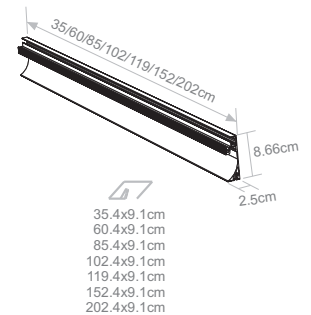

Model	Luminaire Colour	Colour Temperature	Colour Rendering	Type	Watt / Length	Voltage
ARC3 TRIMLESS (ARC3 TR)	(WH) White	(20) 2000K	(80) ≥ 80	(ML) Milky (MS) Milky Satin (RL) Ruled (TR) Transparent	(07W035) 7W / 35cm	24VDC (24)
		(25) 2500K			(12W060) 12.2W / 60cm	
		(27) 2700K			(17W085) 17.5W / 85cm	
		(30) 3000K			(21W102) 21W / 102cm	
		(40) 4000K			(24W119) 24.5W / 119cm	
		(57) 5700K			(31W152) 31.5W / 152cm	
					(42W202) 42W / 202cm