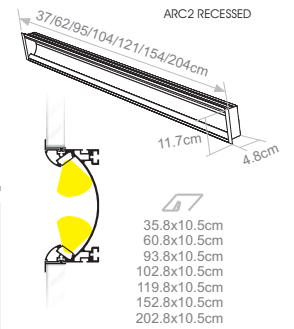

ARC2 RECESSED

ARC2 TRIMLESS

LIGHTSOURCE BY
NICHIA

| Model | Luminaire Colour | Colour Temperature | Colour Rendering | Type | Watt / Length | Voltage |
|-----------------------------------|------------------|--|------------------|--|-----------------------------------|---------------|
| ARC2 RECESSED (ARC2 RC) | (WH) White | (20) 2000K (25) 2500K (27) 2700K (30) 3000K (40) 4000K (57) 5700K | (80) ≥ 80 | (ML) Milky (MS) Milky Satin (RL) Ruled (TR) Transparent | (14W037) 14W / 37cm | 24VDC (24) |
| | | | | | (24W062) 24.4W / 62cm | |
| | | | | | (38W095) 38.5W / 95cm | |
| | | | | | (42W104) 42W / 104cm | |
| | | | | | (49W121) 49W / 121cm | |
| | | | | | (63W154) 63W / 154cm | |
| | | | | | (84W204) 84W / 204cm | |
| | | | | | ARC2 TRIMLESS (ARC2 TR) | |
| (24W060) 24.4W / 60cm | | | | | | |
| (38W093) 38.5W / 93cm | | | | | | |
| (42W102) 42W / 102cm | | | | | | |
| (49W119) 49W / 119cm | | | | | | |
| (63W152) 63W / 152cm | | | | | | |
| (84W202) 84W / 202cm | | | | | | |