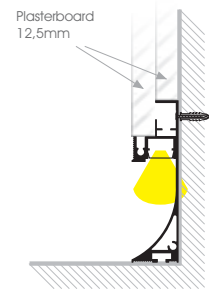

ARC3 TRIMLESS

Monochromatic: Management through:

- DMX 512 controllers & converters 0-10V or 1-10V or simple push buttons.
- Wireless IR & RF control units.
- DALI Protocol devices.
- Linear LED lighting with Milky, Milky Satin, Ruled or Transparent Cover.
- Available with different CCT to meet all the architectural needs.
- Wall trimless applications.
- L70 50.000h
- IP30

Model	Luminaire Colour	Colour Temperature	Colour Rendering	Type	Watt / Length	Voltage
ARC3 TRIMLESS (ARC3 TR)	(WH) White	(20) 2000K	(80) ≥ 80	(ML) Milky (MS) Milky Satin (RL) Ruled (TR) Transparent	(07W035) 7W / 35cm	24VDC (24)
		(25) 2500K			(12W060) 12.2W / 60cm	
		(27) 2700K			(17W085) 17.5W / 85cm	
		(30) 3000K			(21W102) 21W / 102cm	
		(40) 4000K			(24W119) 24.5W / 119cm	
		(57) 5700K			(31W152) 31.5W / 152cm	
					(42W202) 42W / 202cm	

Ordering Code Example:
ARC3 TR - WH - 40 - 80 - MS - 31W152 - 24

Available upon request:

- ✓ Custom dimensions
- ✓ Custom luminaire colours
- ✓ Emergency version