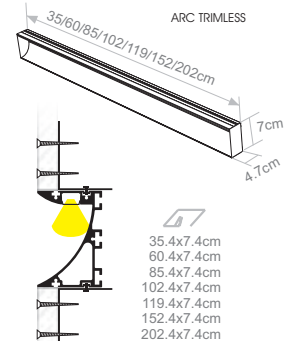

ARC RECESSED

ARC TRIMLESS

| Model | Luminaire Colour | Colour Temperature | Colour Rendering | Type | Watt / Length | Voltage |
|--------------------------|------------------|--------------------|------------------|------------------|------------------------|---------------|
| ARC RECESSED (ARC RC) | (WH) White | (20) 2000K | (80) ≥ 80 | (ML) Milky | (07W037) 7W / 37cm | 24VDC (24) |
| | | (25) 2500K | | (MS) Milky Satin | (12W062) 12.2W / 62cm | |
| | | (27) 2700K | | (RL) Ruled | (17W087) 17.5W / 87cm | |
| | | (30) 3000K | | (TR) Transparent | (21W104) 21W / 104cm | |
| | | (40) 4000K | | | (24W121) 24.5W / 121cm | |
| | | (57) 5700K | | | (31W154) 31.5W / 154cm | |
| | | | | | (42W204) 42W / 204cm | |
| | | | | | | |
| ARC TRIMLESS (ARC TR) | (WH) White | (20) 2000K | (80) ≥ 80 | (ML) Milky | (07W035) 7W / 35cm | 24VDC (24) |
| | | (25) 2500K | | (MS) Milky Satin | (12W060) 12.2W / 60cm | |
| | | (27) 2700K | | (RL) Ruled | (17W085) 17.5W / 85cm | |
| | | (30) 3000K | | (TR) Transparent | (21W102) 21W / 102cm | |
| | | (40) 4000K | | | (24W119) 24.5W / 119cm | |
| | | (57) 5700K | | | (31W152) 31.5W / 152cm | |
| | | | | | (42W202) 42W / 202cm | |
| | | | | | | |