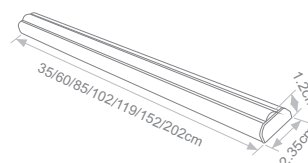

Available upon request:

- ✓ Custom dimensions
- ✓ Custom luminaire colours
- ✓ Emergency version