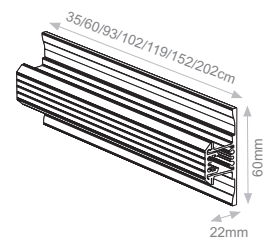

LIGHTSOURCE BY
NICHIA

Model	Luminaire Colour	Colour Temperature	Colour Rendering	Type	Watt / Length	Voltage
LIGUA 2 (LIGUA 2)	(AN) Anodized (WH) White (BL) Black	(20) 2000K	(80) ≥ 80	(CL) Clear	(14W035) 14W / 35cm	24VDC (24)
		(25) 2500K		(OP) Opal	(24W060) 24.4W / 60cm	
		(27) 2700K		(FR) Frosted	(38W093) 38.5W / 93cm	
		(30) 3000K			(42W102) 42W / 102cm	
		(40) 4000K			(49W119) 49W / 119cm	
		(40) 4000K			(63W152) 63W / 152cm	
		(57) 5700K			(84W202) 84W / 202cm