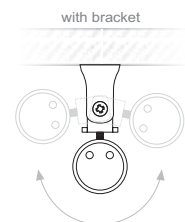

Available upon request:

- ✓ Custom dimensions
- ✓ Custom luminaire colours
- ✓ Emergency version