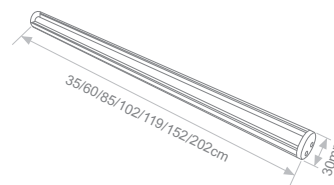

Available upon request:

- ✓ Custom dimensions
- ✓ Custom luminaire colours
- ✓ Emergency version