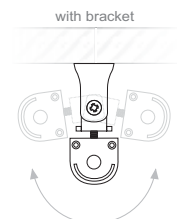

Available upon request:

- ✓ Custom dimensions
- ✓ Custom luminaire colours
- ✓ Emergency version