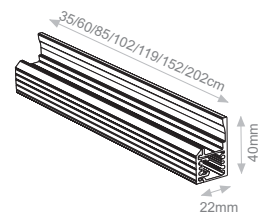

LIGHTSOURCE BY
NICHIA

Model	Luminaire Colour	Colour Temperature	Colour Rendering	Type	Watt / Length	Voltage
LIGUA 1 (LIGUA 1)	(AN) Anodized (WH) White (BL) Black	(20) 2000K	(80) ≥ 80	(CL) Clear (OP) Opal (FR) Frosted	(07W035) 7W / 35cm	24VDC (24)
		(25) 2500K			(12W060) 12.2W / 60cm	
		(27) 2700K			(17W085) 17.5W / 85cm	
		(30) 3000K			(21W102) 21W / 102cm	
		(40) 4000K			(24W119) 24.5W / 119cm	
		(57) 5700K			(31W152) 31.5W / 152cm	
					(42W202) 42W / 202cm