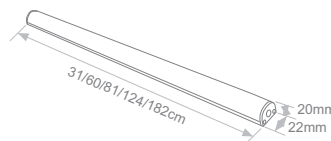

Available upon request:

- ✓ Custom dimensions
- ✓ Custom luminaire colours
- ✓ Emergency version