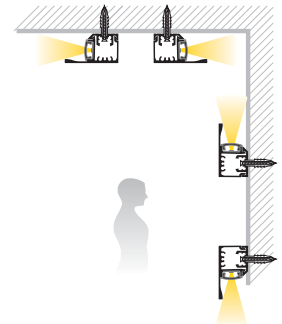

LIGUA 1

Interior Linear 

Monochromatic: Management through:

- DMX 512 controllers & converters 0-10V or 1-10V or simple push buttons.
- Wireless IR & RF control units.
- DALI Protocol devices.
- LIGUA 1 aluminium profile system ideal for linear LED lighting applications.
- Variety of accessories for different corner and line extensions.
- Special design and construction to meet the most demanding lighting designs.
- Available with different CCT to meet all the architectural needs.
- L70 50.000h
- IP30