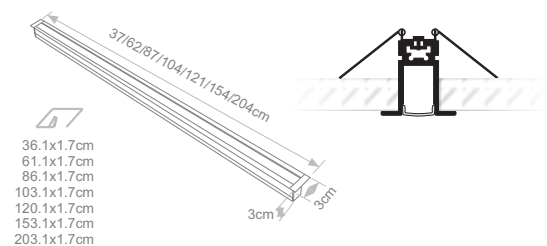

Available upon request:

- ✓ Custom dimensions
- ✓ Custom luminaire colours
- ✓ Emergency version