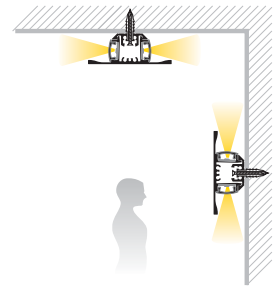

Ordering Code Example:
LIGUA 1 - WH - 40 - 80 - FR - 31W152

Available upon request:

- ✓ Custom dimensions
- ✓ Custom luminaire colours
- ✓ Emergency version

Monochromatic: Management through:

- DMX 512 controllers & converters 0-10V or 1-10V or simple push buttons.
- Wireless IR & RF control units.
- DALI Protocol devices.
- LIGUA 1 aluminium profile system ideal for linear LED lighting applications.
- Variety of accessories for different corner and line extensions.
- Special design and construction to meet the most demanding lighting designs.
- Available with different CCT to meet all the architectural needs.
- L70 50.000h
- IP30