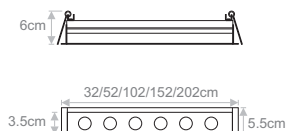

Ordering Code Example:
PALMA TR - AN - AD - 80 - MS - 52W114 - 230

TETRA WASH ANTI-GLARE

Interior Linear 

- Linear LED lighting recessed and anti-glare.
- IP30

CREE
LEDs

Model	Luminaire Colour	Colour Temperature	Colour Rendering	Beam Angle	LED wattage / Length	Voltage
TETRA WASH ANTI-GLARE (TETRA WASH AG)	(BL) Black	(27) 2700K	(70) ≥ 70 (80) ≥ 80*	(46) 46°	(03W032) 3W / 32cm	(24) 24VDC
		(30) 3000K		(25) 25°	(06W032) 6W / 32cm	
		(40) 4000K		(12) 12°	(05W052) 5W / 52cm	
		(56) 5600K			(10W052) 10W / 52cm	
					(12W052) 12W / 52cm	
					(10W102) 10W / 102cm	
					(20W102) 20W / 102cm	
					(24W102) 24W / 102cm	
					(15W152) 15W / 152cm	
					(30W152) 30W / 152cm	
					(36W152) 36W / 152cm	
					(20W202) 20W / 202cm	
					(40W202) 40W / 202cm	
					(48W202) 48W / 202cm	

30.2x4.3cm
50.2x4.3cm
100.2x4.3cm
150.2x4.3cm
200.2x4.3cm

* CRI 80 only for 2700K/3000K/4000K

Ordering Code Example:

TETRA WASH AG - BL - 27 - 80 - 12 - 20W202 - 24

Available upon request:

- ✓ Custom dimensions
- ✓ Custom luminaire colours
- ✓ Emergency version