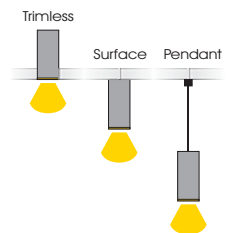

*Available in 2700K, 3500K and 6500K upon request.
**Available in 230VAC DALI dimmable upon request.

Ordering Code Example:
PALMA PD - AN - 80 - TR - 230 - 40 - 32W113