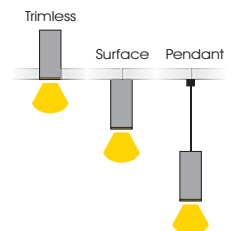

*Available in 2700K, 3500K and 6500K upon request.

Ordering Code Example:
PALMA EM PD - AN - 80 - TR - 230 - 40 - 32W113