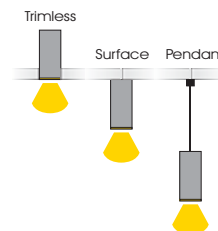

Ordering Code Example:
PALMA TR - AN - AD - 80 - MS - 52W114 - 230