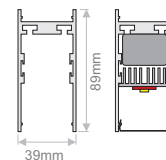

Ordering Code Example:
PALMA TR - AN - AD - 80 - MS - 52W114 - 230

TETRA WASH ANTI-GLARE

Interior Linear 

- Linear LED lighting recessed and anti-glare.
- IP30

CREE
LEDs

Model	Luminaire Colour	Colour Temperature	Colour Rendering	Beam Angle	LED wattage / Length	Voltage
TETRA WASH ANTI-GLARE (TETRA WASH AG)	(BL) Black	(27) 2700K	(70) ≥ 70 (80) ≥ 80*	(46) 46°	(03W032) 3W / 32cm	(24) 24VDC
		(30) 3000K		(25) 25°	(06W032) 6W / 32cm	
		(40) 4000K		(12) 12°	(05W052) 5W / 52cm	
		(56) 5600K			(10W052) 10W / 52cm	
					(12W052) 12W / 52cm	
					(10W102) 10W / 102cm	
					(20W102) 20W / 102cm	
					(24W102) 24W / 102cm	
					(15W152) 15W / 152cm	
					(30W152) 30W / 152cm	
					(36W152) 36W / 152cm	
					(20W202) 20W / 202cm	
					(40W202) 40W / 202cm	
					(48W202) 48W / 202cm	