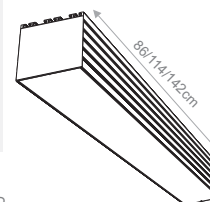

Model	Luminaire Colour	Colour Temperature	CRI	Type	Watt / Length / Initial LED Lumen (no cover)	Voltage
<b>TETRA PLUS TUNABLE SURFACE</b> (TETRA PLUS TS)						
<b>TETRA PLUS TUNABLE SURFACE with HINGE</b> (TETRA PLUS TH)						
<b>TETRA PLUS TUNABLE RECESSED</b> (TETRA PLUS TR)	(AN) Anodized (WH) White (BL) Black	(AD) 3000-6000K Adjustable	(80) ≥80	(TR) Transparent  (MS) Milky Satin	(20W086) 20W / 86cm / 2100lm (26W114) 26W / 114cm / 2650lm (32W142) 32W / 142cm / 3350lm (40W086) 40W / 86cm / 4300lm (52W114) 52W / 114cm / 5700lm (62W142) 62W / 142cm / 7150lm	(230) 230VAC DALI DIMMABLE
<b>TETRA PLUS TUNABLE TRIMLESS</b> (TETRA PLUS TT)						
<b>TETRA PLUS TUNABLE PENDANT</b> (TETRA PLUS TP)						