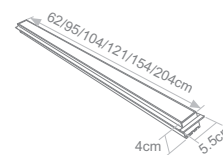

Available upon request:

- ✓ Custom dimensions
- ✓ Custom luminaire colours
- ✓ Emergency version

- 60.2x4.3cm
- 93.2x4.3cm
- 102.2x4.3cm
- 119.2x4.3cm
- 152.2x4.3cm
- 202.2x4.3cm