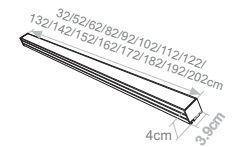

- 32.2x4.3cm
- 52.2x4.3cm
- 62.2x4.3cm
- 82.2x4.3cm
- 92.2x4.3cm
- 102.2x4.3cm
- 112.2x4.3cm
- 122.2x4.3cm
- 132.2x4.3cm
- 142.2x4.3cm
- 152.2x4.3cm
- 162.2x4.3cm
- 172.2x4.3cm
- 182.2x4.3cm
- 192.2x4.3cm
- 202.2x4.3cm

* 5600K only available in CRI 70
** CRI 80 only for 2700K/3000K/4000K

Model	Luminaire Colour	Colour Temperature	Colour Rendering	Beam Angle	Watt-LED/m	Length	Voltage				
TETRA WASH TRIMLESS <i>(TETRA WASH TR)</i>	<i>(AN)</i> Anodized <i>(WH)</i> White <i>(BL)</i> Black	<i>(27)</i> 2700K <i>(30)</i> 3000K <i>(40)</i> 4000K <i>(56)</i> 5600K*	<i>(70)</i> ≥ 70* <i>(80)</i> ≥ 80**	<i>(12)</i> 12° <i>(25)</i> 25° <i>(46)</i> 46° <i>(40)</i> 40°x10°	<i>(1010)</i> 10.5W-10LED/m <i>(2010)</i> 21W-10LED/m <i>(2020)</i> 21W-20LED/m	<i>(032)</i> 32cm	<i>(24)</i> 24VDC				
						<i>(052)</i> 52cm					
						<i>(062)</i> 62cm					
						<i>(082)</i> 82cm					
						<i>(092)</i> 92cm					
						<i>(102)</i> 102cm					
						<i>(112)</i> 112cm					
						<i>(122)</i> 122cm					
						<i>(132)</i> 132cm					
						<i>(142)</i> 142cm					
						<i>(152)</i> 152cm					
						<i>(162)</i> 162cm					
						<i>(172)</i> 172cm					
						<i>(182)</i> 182cm					
						<i>(192)</i> 192cm					
						<i>(202)</i> 202cm					
						<i>(2424)</i> 25.2W-24LED/m		<i>(052)</i> 52cm	<i>(102)</i> 102cm	<i>(152)</i> 152cm	<i>(202)</i> 202cm