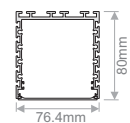

Model	Luminaire Colour	Colour Temperature	CRI	Type	Watt / Length /	Initial LED Lumen (no cover)	Voltage
TETRA PLUS TUNABLE EM SURFACE <i>(TETRA PLUS EM TS)</i>							
TETRA PLUS TUNABLE EM SURFACE with HINGE <i>(TETRA PLUS EM TH)</i>							
TETRA PLUS TUNABLE EM RECESSED <i>(TETRA PLUS EM TR)</i>	<i>(AN)</i> Anodized <i>(WH)</i> White <i>(BL)</i> Black	<i>(AD)</i> 3000-6000K Adjustable	<i>(80)</i> ≥ 80	<i>(TR)</i> Transparent <i>(MS)</i> Milky Satin	<i>(32W142)</i> 32W / 142cm / <i>(62W142)</i> 62W / 142cm /	3350lm 7150lm	<i>(230)</i> 230VAC DALI DIMMABLE
TETRA PLUS TUNABLE EM TRIMLESS <i>(TETRA PLUS EM TT)</i>							
TETRA PLUS TUNABLE EM PENDANT <i>(TETRA PLUS EM TP)</i>