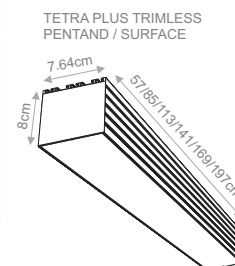

# TETRA PLUS

- Linear LED lighting surface, with hinge, recessed, trimless or pendant.
- IP30

- 578 x 81mm
- 858 x 81mm
- 1138 x 81mm
- 1418 x 81mm
- 1698 x 81mm
- 1978 x 81mm

Model	Luminaire Colour	CRI	Type	Voltage	Colour Temperature*	Watt / Length / Initial LED Lumen (no cover)
<b>TETRA PLUS SURFACE</b> (TETRA PLUS SF)					[30] 3000K	(16W057) 16W / 57cm / 2060lm
						(24W085) 24W / 85cm / 3090lm
						(32W113) 32W / 113cm / 4120lm
						(40W141) 40W / 141cm / 5150lm
						(48W169) 48W / 169cm / 6180lm
<b>TETRA PLUS SURFACE with HINGE</b> (TETRA PLUS SH)						(56W197) 56W / 197cm / 7210lm
<b>TETRA PLUS RECESSED</b> (TETRA PLUS RC)	[AN] Anodized [WH] White [BL] Black	[80] ≥ 80	[TR] Transparent [MS] Milky Satin	[230] 230VAC	[40] 4000K	(16W057) 16W / 57cm / 2240lm
						(24W085) 24W / 85cm / 3360lm
						(32W113) 32W / 113cm / 4480lm
						(40W141) 40W / 141cm / 5600lm
						(48W169) 48W / 169cm / 6720lm
<b>TETRA PLUS TRIMLESS</b> (TETRA PLUS TR)						(56W197) 56W / 197cm / 7840lm
<b>TETRA PLUS PENDANT</b> (TETRA PLUS PD)						