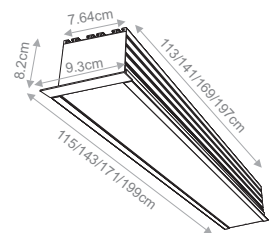

TETRA PLUS EM RECESSED