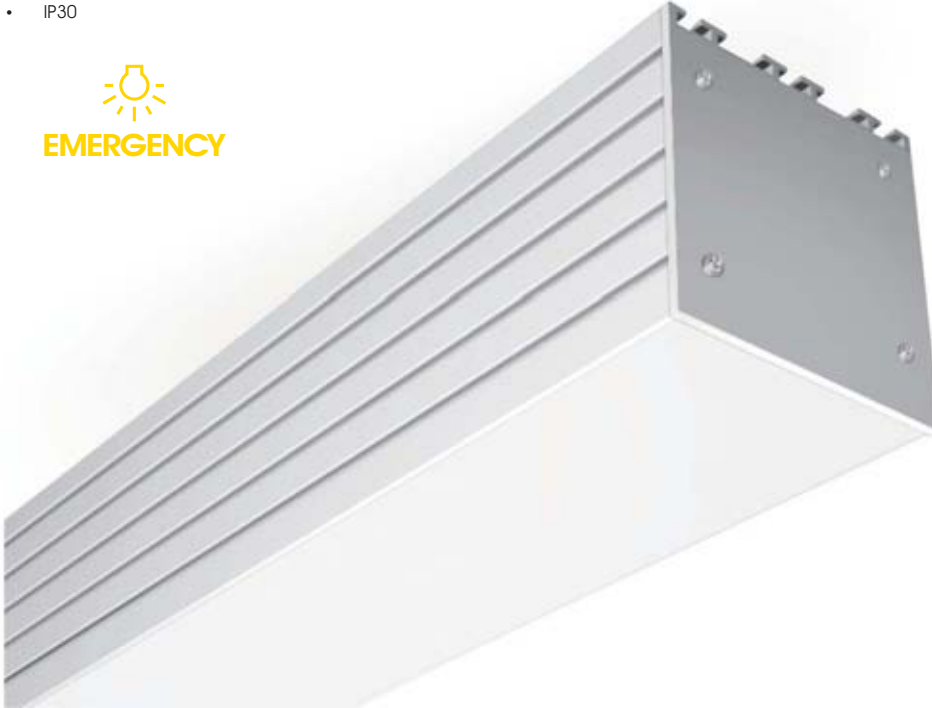

TETRA PLUS 230V EMERGENCY

- 3 hours EMERGENCY operation
- Surface, Recessed, Trimless or Pendant.
- DALI dimmable upon request (except 32W113 model).
- Low tolerances for colour temperature (MacAdam 4)
- Lumen maintenance L80/B50 50.000h
- IP30