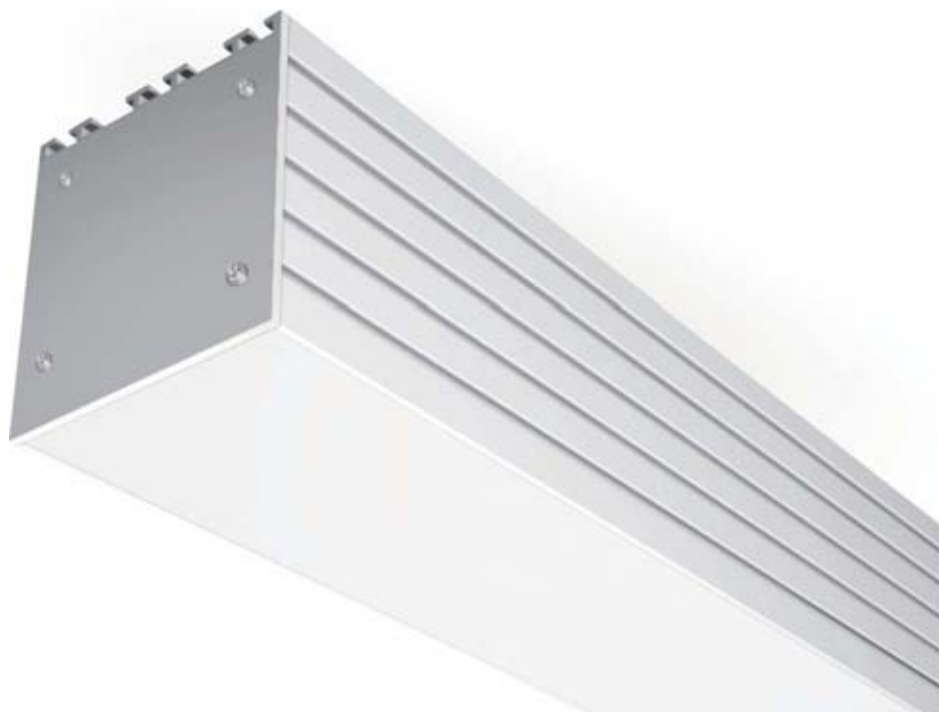

TETRA PLUS

- Linear LED lighting surface, with hinge, recessed, trimless or pendant.
- IP30

- 578 x 81mm
- 858 x 81mm
- 1138 x 81mm
- 1418 x 81mm
- 1698 x 81mm
- 1978 x 81mm

Model	Luminaire Colour	CRI	Type	Voltage	Colour Temperature*	Watt / Length / Initial LED Lumen (no cover)
TETRA PLUS SURFACE (TETRA PLUS SF)					[30] 3000K	(16W057) 16W / 57cm / 2060lm
						(24W085) 24W / 85cm / 3090lm
						(32W113) 32W / 113cm / 4120lm
						(40W141) 40W / 141cm / 5150lm
						(48W169) 48W / 169cm / 6180lm
TETRA PLUS SURFACE with HINGE (TETRA PLUS SH)						(56W197) 56W / 197cm / 7210lm
TETRA PLUS RECESSED (TETRA PLUS RC)	[AN] Anodized [WH] White [BL] Black	[80] ≥ 80	[TR] Transparent [MS] Milky Satin	[230] 230VAC	[40] 4000K	(16W057) 16W / 57cm / 2240lm
						(24W085) 24W / 85cm / 3360lm
						(32W113) 32W / 113cm / 4480lm
						(40W141) 40W / 141cm / 5600lm
						(48W169) 48W / 169cm / 6720lm
TETRA PLUS TRIMLESS (TETRA PLUS TR)						(56W197) 56W / 197cm / 7840lm
TETRA PLUS PENDANT (TETRA PLUS PD)						

*Available in 2700K, 3500K and 6500K upon request.
**Available in 230VAC DALI dimmable upon request.

Ordering Code Example:

TETRA PLUS RC - AN - 80 - TR - 230 - 40 - 32W113

Available upon request:

- ✓ Custom dimensions
- ✓ Custom luminaire colours
- ✓ Emergency version