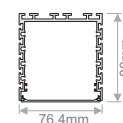

Ordering Code Example:
TETRA PLUS TR - AN - AD - 80 - MS - 40W086 - 230