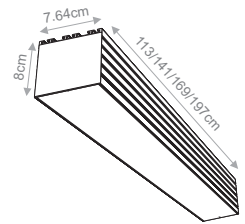

TETRA PLUS EM TRIMLESS PENTAND / SURFACE