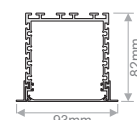

# TETRA PLUS

- Linear LED lighting surface, with hinge, recessed, trimless or pendant.
- IP30

- 578 x 81mm
- 858 x 81mm
- 1138 x 81mm
- 1418 x 81mm
- 1698 x 81mm
- 1978 x 81mm

Model	Luminaire Colour	CRI	Type	Voltage	Colour Temperature*	Watt / Length / Initial LED Lumen (no cover)
<b>TETRA PLUS SURFACE</b> (TETRA PLUS SF)					[30] 3000K	(16W057) 16W / 57cm / 2060lm
						(24W085) 24W / 85cm / 3090lm
						(32W113) 32W / 113cm / 4120lm
						(40W141) 40W / 141cm / 5150lm
						(48W169) 48W / 169cm / 6180lm
<b>TETRA PLUS SURFACE with HINGE</b> (TETRA PLUS SH)						(56W197) 56W / 197cm / 7210lm
<b>TETRA PLUS RECESSED</b> (TETRA PLUS RC)	[AN] Anodized [WH] White [BL] Black	[80] ≥ 80	[TR] Transparent [MS] Milky Satin	[230] 230VAC	[40] 4000K	(16W057) 16W / 57cm / 2240lm
						(24W085) 24W / 85cm / 3360lm
						(32W113) 32W / 113cm / 4480lm
						(40W141) 40W / 141cm / 5600lm
						(48W169) 48W / 169cm / 6720lm
<b>TETRA PLUS TRIMLESS</b> (TETRA PLUS TR)						(56W197) 56W / 197cm / 7840lm
<b>TETRA PLUS PENDANT</b> (TETRA PLUS PD)						