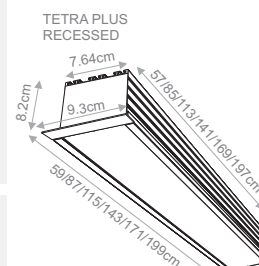

# TETRA PLUS

- Linear LED lighting surface, with hinge, recessed, trimless or pendant.
- IP30

- 578 x 81mm
- 858 x 81mm
- 1138 x 81mm
- 1418 x 81mm
- 1698 x 81mm
- 1978 x 81mm

Model	Luminaire Colour	CRI	Type	Voltage	Colour Temperature*	Watt / Length / Initial LED Lumen (no cover)
<b>TETRA PLUS SURFACE</b> (TETRA PLUS SF)					[30] 3000K	(16W057) 16W / 57cm / 2060lm
						(24W085) 24W / 85cm / 3090lm
						(32W113) 32W / 113cm / 4120lm
						(40W141) 40W / 141cm / 5150lm
						(48W169) 48W / 169cm / 6180lm
<b>TETRA PLUS SURFACE with HINGE</b> (TETRA PLUS SH)						(56W197) 56W / 197cm / 7210lm
<b>TETRA PLUS RECESSED</b> (TETRA PLUS RC)	[AN] Anodized [WH] White [BL] Black	[80] ≥ 80	[TR] Transparent [MS] Milky Satin	[230] 230VAC	[40] 4000K	(16W057) 16W / 57cm / 2240lm
						(24W085) 24W / 85cm / 3360lm
						(32W113) 32W / 113cm / 4480lm
						(40W141) 40W / 141cm / 5600lm
						(48W169) 48W / 169cm / 6720lm
<b>TETRA PLUS TRIMLESS</b> (TETRA PLUS TR)						(56W197) 56W / 197cm / 7840lm
<b>TETRA PLUS PENDANT</b> (TETRA PLUS PD)						