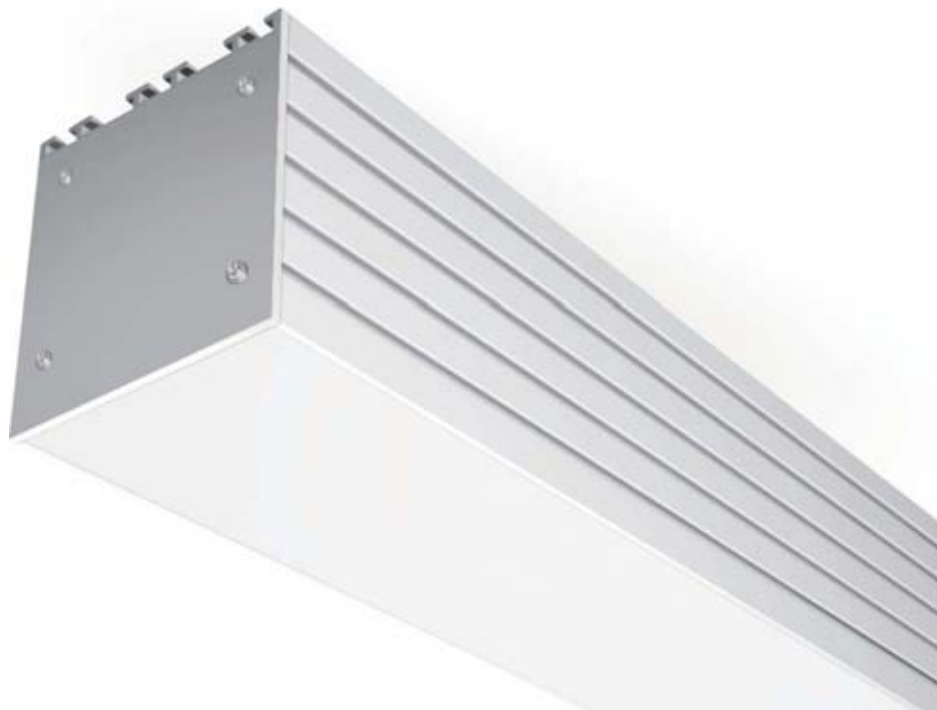

# TETRA PLUS TUNABLE

- Linear LED lighting surface, with hinge, recessed, trimless or pendant.
- Linear Tunable White system with adjustable colour temperature from 3,000 to 6,000 K at constant luminous flux.
- Low tolerances for colour temperature (MacAdam 4).
- Lumen maintenance L80/B50 50.000h
- IP30

# TETRA PLUS TUNABLE EMERGENCY

- Linear LED lighting surface, with hinge, recessed, trimless or pendant.
- Linear Tunable White system with adjustable colour temperature from 3,000 to 6,000 K at constant luminous flux.
- Low tolerances for colour temperature (MacAdam 4)
- Lumen maintenance L80/B50 50.000h
- 3 hours EMERGENCY operation
- IP30