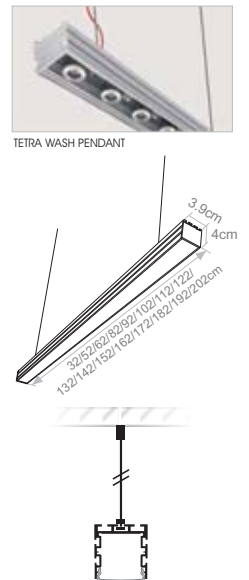

* 5600K only available in CRI 70
** CRI 80 only for 2700K/3000K/4000K

Model	Luminaire Colour	Colour Temperature	Colour Rendering	Beam Angle	Watt-LED/m	Length	Voltage
TETRA WASH PENDANT (TETRA WASH PD)	(AN) Anodized (WH) White (BL) Black	(27) 2700K (30) 3000K (40) 4000K (56) 5600K*	(70) ≥ 70* (80) ≥ 80**	(12) 12° (25) 25° (46) 46° (40) 40°x10°	(1010) 10.5W -10LED/m (2010) 21W -10LED/m (2020) 21W -20LED/m	(032) 32cm	(24) 24VDC
						(052) 52cm	
						(062) 62cm	
						(082) 82cm	
						(092) 92cm	
						(102) 102cm	
						(112) 112cm	
						(122) 122cm	
						(132) 132cm	
						(142) 142cm	
						(152) 152cm	
						(162) 162cm	
						(172) 172cm	
						(182) 182cm	
(192) 192cm							
(202) 202cm							
					(2424) 25.2W -24LED/m	(052) 52cm (102) 102cm (152) 152cm (202) 202cm