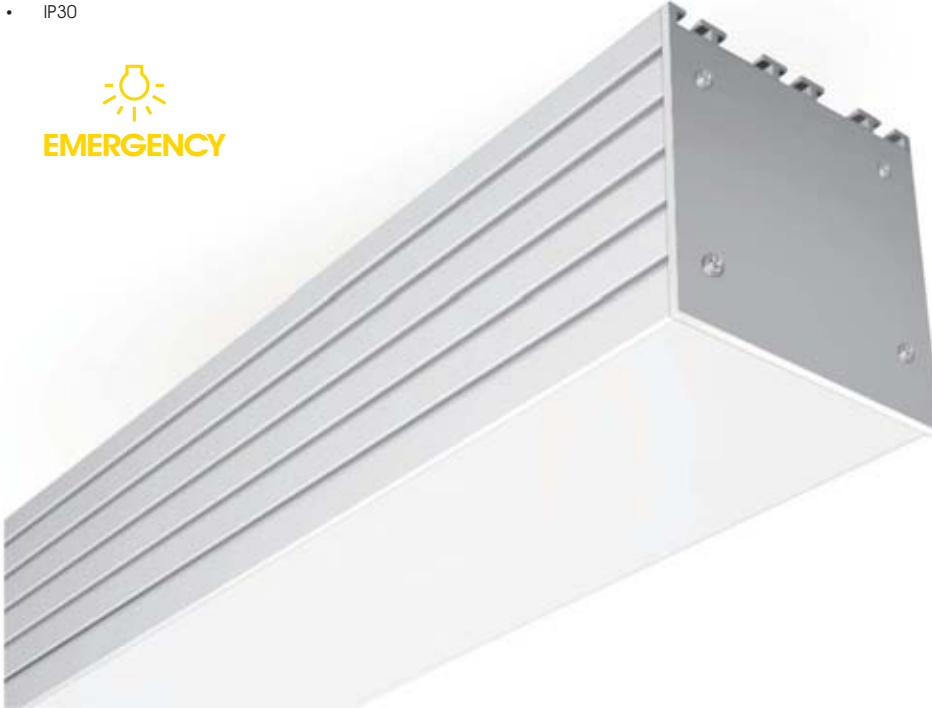

# TETRA PLUS TUNABLE

- Linear LED lighting surface, with hinge, recessed, trimless or pendant.
- Linear Tunable White system with adjustable colour temperature from 3,000 to 6,000 K at constant luminous flux.
- Low tolerances for colour temperature (MacAdam 4).
- Lumen maintenance L80/B50 50.000h
- IP30

# TETRA PLUS TUNABLE EMERGENCY

- Linear LED lighting surface, with hinge, recessed, trimless or pendant.
- Linear Tunable White system with adjustable colour temperature from 3,000 to 6,000 K at constant luminous flux.
- Low tolerances for colour temperature (MacAdam 4)
- Lumen maintenance L80/B50 50.000h
- 3 hours EMERGENCY operation
- IP30