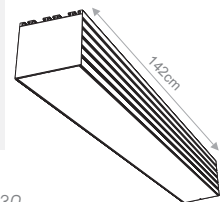

Model	Luminaire Colour	Colour Temperature	CRI	Type	Watt / Length /	Initial LED Lumen (no cover)	Voltage
TETRA PLUS TUNABLE EM SURFACE <i>(TETRA PLUS EM TS)</i>							
TETRA PLUS TUNABLE EM SURFACE with HINGE <i>(TETRA PLUS EM TH)</i>							
TETRA PLUS TUNABLE EM RECESSED <i>(TETRA PLUS EM TR)</i>	<i>(AN)</i> Anodized <i>(WH)</i> White <i>(BL)</i> Black	<i>(AD)</i> 3000-6000K Adjustable	<i>(80)</i> ≥ 80	<i>(TR)</i> Transparent <i>(MS)</i> Milky Satin	<i>(32W142)</i> 32W / 142cm / <i>(62W142)</i> 62W / 142cm /	3350lm 7150lm	<i>(230)</i> 230VAC DALI DIMMABLE
TETRA PLUS TUNABLE EM TRIMLESS <i>(TETRA PLUS EM TT)</i>							
TETRA PLUS TUNABLE EM PENDANT <i>(TETRA PLUS EM TP)</i>