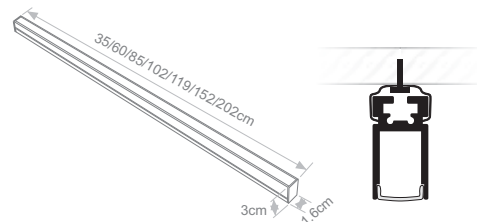

U TYPE

Monochromatic: Management through:

- DMX 512 controllers & converters 0-10V or 1-10V or simple push buttons.
- Wireless IR & RF control units.
- DALI Protocol devices.
- Linear LED lighting available with milky, milky satin, ruled or transparent cover.
- Special design and construction to meet the most demanding lighting designs.
- L70 50.000h
- IP40

Model	Luminaire Colour	Colour Temperature	Colour Rendering	Type	Watt / Length	Voltage
U TYPE (U TYPE)	(AN) Anodized (WH) White (BL) Black	(20) 2000K	(80) ≥ 80	(ML) Milky	(07W035) 7W / 35cm	24VDC (24)
		(25) 2500K		(MS) Milky Satin	(12W060) 12.2W / 60cm	
		(27) 2700K		(RL) Ruled	(17W085) 17.5W / 85cm	
		(30) 3000K		(TR) Transparent	(21W102) 21W / 102cm	
		(40) 4000K			(24W119) 24.5W / 119cm	
		(57) 5700K			(31W152) 31.5W / 152cm	
					(42W202) 42W / 202cm	

Ordering Code Example:

U TYPE - AN - 40 - 80 - MS - 31W152 - 24

Available upon request:

- ✓ Custom dimensions
- ✓ Custom luminaire colours
- ✓ Emergency version

Monochromatic: Management through:

- DMX 512 controllers & converters 0-10V or 1-10V or simple push buttons.
- Wireless IR & RF control units.
- DALI Protocol devices.
- Linear LED lighting available with milky, milky satin, ruled or transparent cover.
- Special design and construction to meet the most demanding lighting designs.
- L70 50,000h
- IP40

Model	Luminaire Colour	Colour Temperature	Colour Rendering	Type	Watt / Length	Voltage
U TYPE PENDANT (U TYPE PD)	(AN) Anodized (WH) White (BL) Black	(20) 2000K	(80) ≥ 80	(ML) Milky	(07W035) 7W / 35cm	24VDC (24)
		(25) 2500K		(MS) Milky Satin	(12W060) 12.2W / 60cm	
		(27) 2700K		(RL) Ruled	(17W085) 17.5W / 85cm	
		(30) 3000K		(TR) Transparent	(21W102) 21W / 102cm	
		(40) 4000K			(24W119) 24.5W / 119cm	
		(57) 5700K			(31W152) 31.5W / 152cm	
					(42W202) 42W / 202cm	