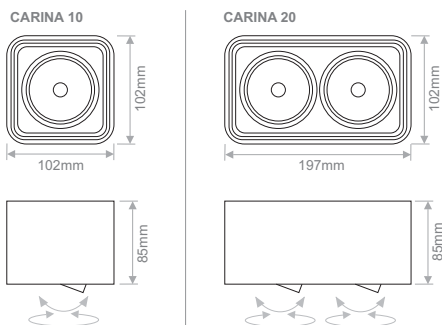

LIGHTSOURCE BY
bridgelux.

Model	Colour Temperature	- LED Lumen /per LED	Type	Colour Rendering	Beam Angle	Colour***	Dimming Option
CARINA 10.3W (CARINA 10)	(27B0740)	2700K - 740lm per LED	Adjustable	(70) 70*	(16) 16°	White / Grey	(ND) Non-Dimmable 230VAC
	(30B0800)	3000K - 800lm per LED		(80) 80	(28) 28°		
CARINA 20.6W (CARINA 20)	(40B0895)	4000K - 895lm per LED		(90) 90**	(40) 40°		
	(56B1000)	5600K - 1000lm per LED					

* 5600K only available in CRI 70
** CRI 90 only for 2700K & 3000K
***Black/Gold colour available upon request

Ordering Code Example:
CARINA20 - 30B0800 - AD - 90 - 16 - BG - ND