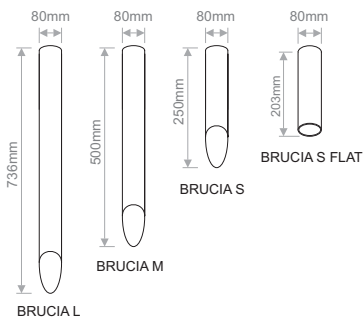

BRUCIA

Interior Ceiling Surface

- 2-3 SDCM
- L70/B50 - 50.000h

LIGHTSOURCE BY
bridgelux

Model	Colour Temperature - LED Lumen	Type	Colour Rendering	Beam Angle	Colour***	Dimming Option
BRUCIA L10.3W (BRUCIA L10)	(27B0740) 2700K - 740lm	(FX) Fixed	(70) 70*	(16) 16°	(BO) Black / Orange	(ND) Non-Dimmable 230VAC
	(30B0800) 3000K - 800lm		(80) 80	(28) 28°		
	(40B0895) 4000K - 895lm		(90) 90**	(40) 40°		
	(56B1000) 5600K - 1000lm					
BRUCIA M10.3W (BRUCIA M10)	(27B0740) 2700K - 740lm	(FX) Fixed	(70) 70*	(16) 16°	(BO) Black / Orange	(ND) Non-Dimmable 500mA
	(30B0800) 3000K - 800lm		(80) 80	(28) 28°		
	(40B0895) 4000K - 895lm		(90) 90**	(40) 40°		
	(56B1000) 5600K - 1000lm					
BRUCIA S10.3W (BRUCIA S10)	(27B0740) 2700K - 740lm	(FX) Fixed	(70) 70*	(16) 16°	(WW) White / White	(ND) Non-Dimmable 500mA
	(30B0800) 3000K - 800lm		(80) 80	(28) 28°		
	(40B0895) 4000K - 895lm		(90) 90**	(40) 40°		
	(56B1000) 5600K - 1000lm					
BRUCIA S FLAT 10.3W (BRUCIA SF10)	(27B0740) 2700K - 740lm	(FX) Fixed	(70) 70*	(16) 16°	(WW) White / White	(ND) Non-Dimmable 500mA
	(30B0800) 3000K - 800lm		(80) 80	(28) 28°		
	(40B0895) 4000K - 895lm		(90) 90**	(40) 40°		
	(56B1000) 5600K - 1000lm					

* 5600K only available in CRI 70

** CRI 90 only for 2700K & 3000K

***BRUCIA L, M & S also available in White/Black & Black/White upon request,
BRUCIA S also available in White/White,
BRUCIA S FLAT available only in White/White

Ordering Code Example:

BRUCIA S10 - 56B1000 - FX - 70 - 40 - WW - ND