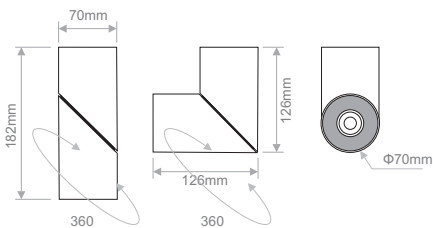

- 2-3 SDCM
- L70/B50 - 50.000h

LIGHTSOURCE BY
bridgelux.

Model	Colour Temperature - LED Lumen	Type	Colour Rendering	Beam Angle	Colour	Dimming Option
LACERTA 10.3W (LACERTA 10)	(27B0740) 2700K - 740lm	Adjustable	(70) 70*	(16) 16°	White / Black	(ND) Non-Dimmable 230VAC
	(30B0800) 3000K - 800lm		(80) 80	(28) 28°		
	(40B0895) 4000K - 895lm		(90) 90**	(40) 40°		
	(56B1000) 5600K - 1000lm					

* 5600K only available in CRI 70
** CRI 90 only for 2700K & 3000K

Ordering Code Example:
LACERTA 10 - 27B0740 - AD - 70 - 40 - WB - ND