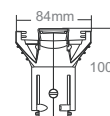

Lens barrel
LNS.050 Lens 19
LNS.051 Lens 26
LNS.052 Lens 36