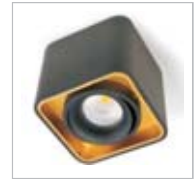

- 2-3 SDCM
- L70/B50 - 50.000h