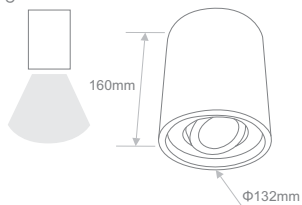

Code	Model	Lamp Holder	Maximum Consumption	Voltage			IP	
PCS.001	BAREL ROUND	Gx5.3	35W	12VAC	Not included	1.2Kg	IP20	
PCS.002	BAREL SQUARE	Gx5.3	35W	12VAC	Not included	1.6Kg	IP20	

PCS.001
BAREL ROUND

Light Emission