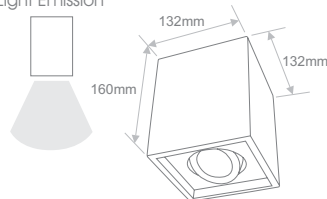

PCS.002
BAREL SQUARE

Light Emission