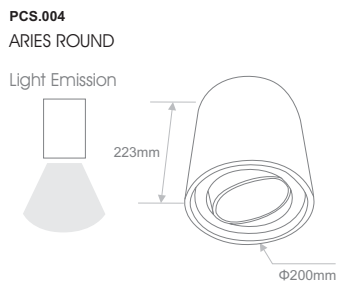

- Emergency version upon request

Ordering Code Example:

VERONA SF 06 - 40B0749 - AD - 90 - 18 - WH - ND

Code	Model	Lamp Holder	Maximum Consumption	Voltage			IP 	
PCS.004	ARIES ROUND	AR111	100W	12VAC	Not included	3.4Kg	IP20	
PCS.005	ARIES SQUARE	AR111	100W	12VAC	Not included	4.5Kg	IP20	

Code	Model	Lamp Holder	Maximum Consumption	Voltage			IP 	
PCS.001	BAREL ROUND	Gx5.3	35W	12VAC	Not included	1.2Kg	IP20	
PCS.002	BAREL SQUARE	Gx5.3	35W	12VAC	Not included	1.6Kg	IP20	

PCS.001
BAREL ROUND

Light Emission