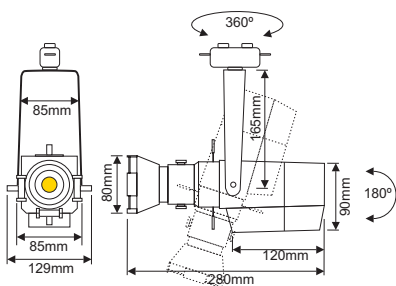

Code	Model	Colour Temperature	Colour Rendering	Colour	Wattage	Input Voltage	Dimming
THE.054	MINI PROFILE	3000K	>85	White	13W	120V-240VAC	10% up to 100%