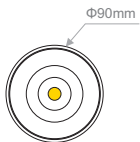

Interior Ceiling Surface

MORETTO

- 2-3 SDCM
- L70/B50 - 50.000h

LIGHTSOURCE BY
bridgelux.

Model	Colour Temperature - LED Lumen	Type	Colour Rendering	Beam Angle	Colour	Dimming Option
MORETTO 10.3W (MORETTO 10)	(30B0845) 3000K - 845lm	(FX) Fixed	$\frac{(80) 80}{(90) 90}$	$\frac{(24) 24^\circ}{(32) 32^\circ}{(50) 50^\circ}$	$\frac{(BL) \text{ Black}}{(WH) \text{ White}}$	(ND) Non-Dimmable 230VAC

* Available also in 4000K and 5000K.

Ordering Code Example:

MORETTO 10 - 30B0845 - FX - 90 - 50 - WH - ND