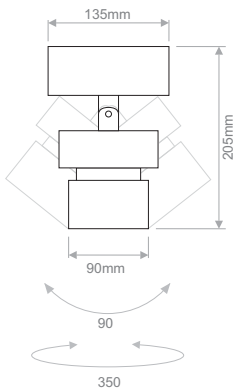

LIGHTSOURCE BY
bridgelux.

Model	Colour Temperature - LED Lumen	Type	Colour Rendering	Beam Angle	Colour	Dimming Option
LYRA 14.7W (LYRA15)	(27B1230) 2700K - 1230lm	Adjustable	(70) 70*	(16) 16°	(BL) Black	(ND) Non-Dimmable 230VAC
	(30B1340) 3000K - 1340lm		(80) 80	(40) 40°	(WH) White	
	(35B1420) 3500K - 1420lm		(90) 90**			
	(40B1500) 4000K - 1500lm					
	(50B1680) 5000K - 1680lm					
	(56B1680) 5600K - 1680lm					

* 5000K & 5600K only available in CRI 70
** CRI 90 only for 2700K & 3000K

Ordering Code Example:

LYRA15 - 27B1230 - AD - 90 - 16 - WH - ND