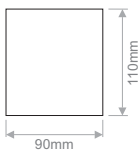

Interior Ceiling Surface

MORETTO

- 2-3 SDCM
- L70/B50 - 50.000h

LIGHTSOURCE BY
bridgelux.

Model	Colour Temperature - LED Lumen	Type	Colour Rendering	Beam Angle	Colour	Dimming Option
MORETTO 10.3W (MORETTO 10)	(30B0845) 3000K - 845lm	(FX) Fixed	$\frac{(80) 80}{(90) 90}$	$\frac{(24) 24^\circ}{(32) 32^\circ}{(50) 50^\circ}$	$\frac{(BL) \text{ Black}}{(WH) \text{ White}}$	(ND) Non-Dimmable 230VAC

* Available also in 4000K and 5000K.

Ordering Code Example:

MORETTO 10 - 30B0845 - FX - 90 - 50 - WH - ND