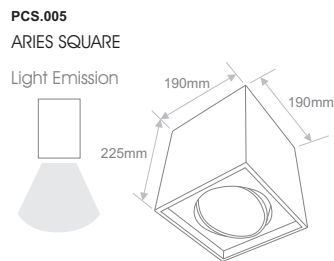

- Emergency version upon request

Ordering Code Example:

VERONA SF 06 - 40B0749 - AD - 90 - 18 - WH - ND

Code	Model	Lamp Holder	Maximum Consumption	Voltage			IP 	
PCS.004	ARIES ROUND	AR111	100W	12VAC	Not included	3.4Kg	IP20	
PCS.005	ARIES SQUARE	AR111	100W	12VAC	Not included	4.5Kg	IP20	