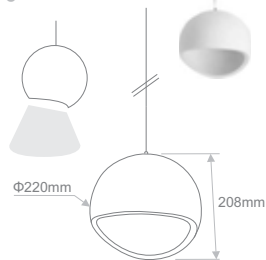

PCP.002
IRIS

Light Emission