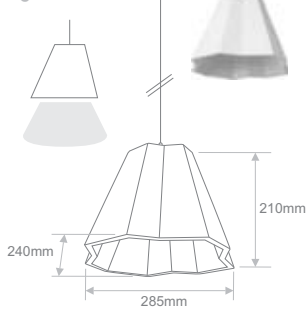

Code	Model	Lamp Holder	Maximum Consumption	Voltage			IP	
PCP.001	JERIS	E27	40W	220-240VAC	Not included	3.1Kg	IP20	
PCP.002	IRIS	E27	40W	220-240VAC	Not included	3.4Kg	IP20	

PCP.001
JERIS

Light Emission