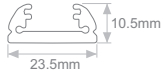

- ARTBAR aluminium profile ideal for wall washing / concealed lighting / decorative lighting / lighting behind plexiglass.
- Adjustable brackets.
- Available with 15° or 35° linear lens.

Image	Code	Description	Length	Design-Detail
	ELA.011	ARTBAR alum.prof. / Anodized	2m	
	LNS.010	LENS 15°/35°	2m	
	ELA.015	ALUMINIUM SLIDING BASE	2m	
	CAP.075	END CAP		
	CAP.076	FRONT CAP		
	ELA.008	STAINLESS STEEL HOLDER		
	ACC.048	BRACKET		