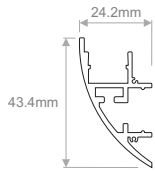

- CORNISE aluminium profile ideal for cove & frame lighting.
- Suitable for use on walls or ceilings.
- Special design for homogeneous lighting.

Image	Code	Description	Length	Design-Detail
	PRF057 PRFW057	CORNISE alum.prof. / Anodized CORNISE alum.prof. / White painted	2m 2m	
	PRF058	BASE PROFILE	2m	
	COV.023 COV.024 COV.025 COV.026	POLYCARBONATE MILKY COVER POLYCARBONATE MILKY SATIN COVER POLYCARBONATE RULED COVER POLYCARBONATE CLEAR COVER	2m 2m 2m 2m	
	COV.018 COV.017 COV.007	POLYCARBONATE CLEAR COVER POLYCARBONATE OPAL COVER PMMA FROSTED COVER	2m 2m 2m	
	CAP095	END CAP		