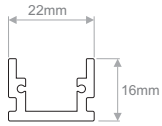

- INGRA MINI aluminium profile with milky or transparent cover.
- Special design and construction to meet the most demanding lighting designs.

Image	Code	Description	Length	Design-Detail
	<b>PRF.040</b>	INGRA MINI alum.prof. / Non-Anodized	2m	
	<b>COV.021</b> <b>COV.029</b>	POLYCARBONATE MILKY COVER POLYCARBONATE CLEAR COVER	2m 2m	
	<b>CAP.066</b>	END CAP		
	<b>ELA.008</b>	STAINLESS STEEL HOLDER		