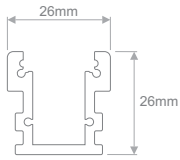

# INGRA

Aluminium Profile

Aluminium Profiles 

- INGRA aluminium profile with milky or transparent cover.
- Special design and construction to meet the most demanding lighting designs.

Image	Code	Description	Length	Design-Detail
	<b>PRF.013</b>	INGRA alum.prof. / Non-Anodized	2m	
	<b>COV.021</b> <b>COV.029</b>	POLYCARBONATE MILKY COVER POLYCARBONATE CLEAR COVER	2m 2m	
	<b>CAP.073</b>	END CAP		
	<b>ELA.008</b>	STAINLESS STEEL HOLDER		

- INGRA MINI aluminium profile with milky or transparent cover.
- Special design and construction to meet the most demanding lighting designs.

Image	Code	Description	Length	Design-Detail
	<b>PRF.040</b>	INGRA MINI alum.prof. / Non-Anodized	2m	
	<b>COV.021</b> <b>COV.029</b>	POLYCARBONATE MILKY COVER POLYCARBONATE CLEAR COVER	2m 2m	
	<b>CAP.066</b>	END CAP		
	<b>ELA.008</b>	STAINLESS STEEL HOLDER		