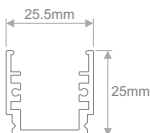

Image	Code	Description	Length	Design-Detail
	PRF.036 PRF.037	JOY alum.prof. / Anodized JOY alum.prof. / Non-Anodized	2m 2m	
	COV.010	PMMA OPAL SQUARE COVER	2m	
	COV.011	PMMA OPAL ROUND COVER	2m	
	CAP.082	END CAP for JOY with COV.010		
	CAP.083	FRONT CAP for JOY with COV.010		
	CAP.084	END CAP for JOY with COV.011		
	CAP.085	FRONT CAP for JOY with COV.011		
	ELA.008	STAINLESS STEEL HOLDER		
	ACC.063	CEILING SUSPENSION INSTALLATION 150cm		
	ACC.065	CEILING SUSPENSION INSTALLATION 300cm		