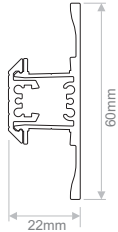

Image	Code	Description	Length	Design-Detail
	PRF.097	LIGUA 1 alum.prof. / Anodized	2m	
	PRF.098	LIGUA 1 mounting alum.prof. / Anodized	2m	
	COV.018 COV.017 COV.007	POLYCARBONATE CLEAR COVER POLYCARBONATE OPAL COVER PMMA FROSTED COVER	2m 2m 2m	
	CAP.111 CAP.112	FRONT CAP for LIGUA 1 END CAP for LIGUA 1		
	ACC.056	EXTENSION LINE		
	ACC.057	90° CORNER EXTENSION ACCESSORIE for PRF.099 and PRF.100		
	ACC.105	90° CORNER EXTENSION ACCESSORIE for PRF.101 and PRF.102		
PREFABRICATED CORNERS 90° FOR LIGUA 1				
	PRF.099 VERTICAL-O			
	PRF.100 VERTICAL-I			
	PRF.101 HORIZONTAL-N			
	PRF.102 HORIZONTAL-I			

- LIGUA 2 aluminium profile system ideal for linear LED lighting applications.
- Variety of accessories for different corner and line extensions.
- Special design and construction to meet the most demanding lighting designs.

Image	Code	Description	Length	Design-Detail
	PRF.103	LIGUA 2 alum.prof. / Anodized	2m	
	PRF.104	LIGUA 2 mounting alum.prof. / Anodized	2m	
	COV.018 COV.017 COV.007	POLYCARBONATE CLEAR COVER POLYCARBONATE OPAL COVER PMMA FROSTED COVER	2m 2m 2m	
	CAP.113 CAP.114	FRONT CAP for LIGUA 2 END CAP for LIGUA 2		
	ACC.056	EXTENSION LINE		
	ACC.057	90° CORNER EXTENSION ACCESSORIE for PRF.108		
	ACC.105	90° CORNER EXTENSION ACCESSORIE for PRF.109 and PRF.110		