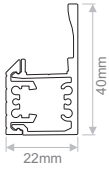

Image	Code	Description	Length	Design-Detail
	PRF.097	LIGUA 1 alum.prof. / Anodized	2m	
	PRF.098	LIGUA 1 mounting alum.prof. / Anodized	2m	
	COV.018 COV.017 COV.007	POLYCARBONATE CLEAR COVER POLYCARBONATE OPAL COVER PMMA FROSTED COVER	2m 2m 2m	
	CAP.111 CAP.112	FRONT CAP for LIGUA 1 END CAP for LIGUA 1		
	ACC.056	EXTENSION LINE		
	ACC.057	90° CORNER EXTENSION ACCESSORIE for PRF.099 and PRF.100		
	ACC.105	90° CORNER EXTENSION ACCESSORIE for PRF.101 and PRF.102		
PREFABRICATED CORNERS 90° FOR LIGUA 1				
	PRF.099 VERTICAL-O			
	PRF.100 VERTICAL-I			
	PRF.101 HORIZONTAL-N			
	PRF.102 HORIZONTAL-I			