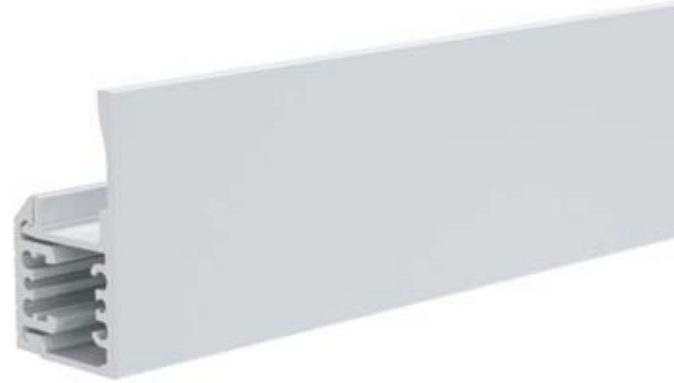

LIGUA 1

Aluminium Profile

Aluminium Profiles 

- LIGUA 1 aluminium profile system ideal for linear LED lighting applications.
- Variety of accessories for different corner and line extensions.
- Special design and construction to meet the most demanding lighting designs.

Image	Code	Description	Length	Design-Detail
	PRF.097	LIGUA 1 alum.prof. / Anodized	2m	
	PRF.098	LIGUA 1 mounting alum.prof. / Anodized	2m	
	COV.018 COV.017 COV.007	POLYCARBONATE CLEAR COVER POLYCARBONATE OPAL COVER PMMA FROSTED COVER	2m 2m 2m	
	CAP.111 CAP.112	FRONT CAP for LIGUA 1 END CAP for LIGUA 1		
	ACC.056	EXTENSION LINE		
	ACC.057	90° CORNER EXTENSION ACCESSORIE for PRF.099 and PRF.100		
	ACC.105	90° CORNER EXTENSION ACCESSORIE for PRF.101 and PRF.102		
PREFABRICATED CORNERS 90° FOR LIGUA 1				
	PRF.099 VERTICAL-O			
	PRF.100 VERTICAL-I			
	PRF.101 HORIZONTAL-N			
	PRF.102 HORIZONTAL-I			

- LIGUA 2 aluminium profile system ideal for linear LED lighting applications.
- Variety of accessories for different corner and line extensions.
- Special design and construction to meet the most demanding lighting designs.