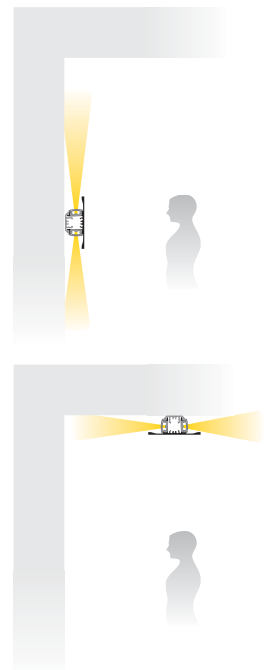

PREFABRICATED CORNERS 90° FOR LIGUA 2