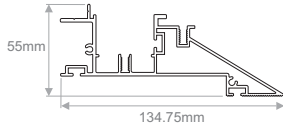

MANDI

Aluminium Profile

Aluminium Profiles 

- MANDI aluminium profile system
- Corner and line extensions.
- Special design and construction to meet the most demanding lighting designs.

Image	Code	Description	Length	Design-Detail
	PRF.055 PRF.064 PRF.059	MANDI alum.prof. / Anodized MANDI alum.prof. / Anodized Black MANDI alum.prof. / Non-Anodized	2m 2m 2m	
	PRF.066 PRF.067	MANDI CORNER INTERNAL SET 90° BLACK MANDI CORNER EXTERNAL SET 90° BLACK		
	PRF.068	MANDI CORNER U TYPE SET BLACK		
	CAP.100	END CAP		
	ACC.100	BASE FOR LED DRIVER		
	ACC.056	EXTENSION LINE		
	ACC.057	90° CORNER EXTENSION		
	ACC.084	90° CORNER SIDE EXTENSION		