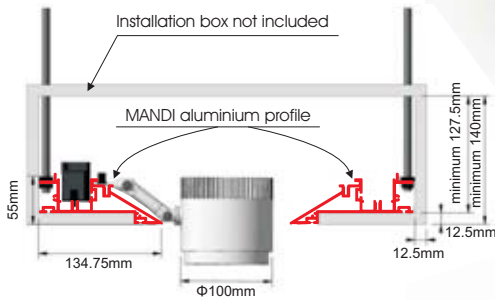

MANDI

Aluminium Profile

Aluminium Profiles 

- MANDI aluminium profile system
- Corner and line extensions.
- Special design and construction to meet the most demanding lighting designs.

Image	Code	Description	Length	Design-Detail
	PRF.055 PRF.064 PRF.059	MANDI alum.prof. / Anodized MANDI alum.prof. / Anodized Black MANDI alum.prof. / Non-Anodized	2m 2m 2m	
	PRF.066 PRF.067	MANDI CORNER INTERNAL SET 90° BLACK MANDI CORNER EXTERNAL SET 90° BLACK		
	PRF.068	MANDI CORNER U TYPE SET BLACK		
	CAP.100	END CAP		
	ACC.100	BASE FOR LED DRIVER		
	ACC.056	EXTENSION LINE		
	ACC.057	90° CORNER EXTENSION		
	ACC.084	90° CORNER SIDE EXTENSION		