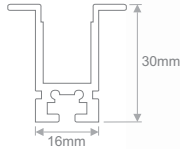

| Image | Code   | Description  | Length               | Design-Detail |
|-------|--|--|----------------------|---------------|
|       | <b>PRF.024</b><br><b>PRF.025</b>                                     | OMEGA alum.prof. / Anodized<br>OMEGA alum.prof. / Non-Anodized   | 2m<br>2m             |               |
|       | <b>COV.023</b><br><b>COV.024</b><br><b>COV.025</b><br><b>COV.026</b> | POLYCARBONATE MILKY COVER<br>POLYCARBONATE MILKY SATIN COVER<br>POLYCARBONATE RULED COVER<br>POLYCARBONATE CLEAR COVER | 2m<br>2m<br>2m<br>2m |               |
|       | <b>CAP.049</b>   | END CAP  |                      |               |
|       | <b>ACC.055</b>   | RETAINING SPRING   |                      |               |
|       | <b>ACC.056</b>   | EXTENSION LINE   |                      |               |
|       | <b>ACC.057</b>   | 90° CORNER EXTENSION   |                      |               |
|       | <b>ACC.058</b>   | 60° CORNER EXTENSION   |                      |               |
|       | <b>ACC.059</b>   | 45° CORNER EXTENSION   |                      |               |