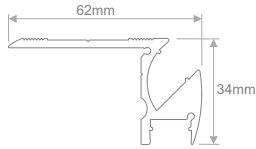

STAIR DUE

Aluminium Profile

Aluminium Profiles 

- STAIR DUE aluminium profiles with double light emittance for illuminating stairs.
- The special position of the LEDs in the upper part guarantees a glare free illumination
- without having the LEDs visible even with transparent cover.

| Image | Code | Description | Length | Design-Detail |
|---|----------------|--|--------|---|
|  | PRF.031 | STAIR DUE SILVER alum.prof. / Anodized | 2m |  |
|  | PRF.032 | STAIR DUE BLACK alum.prof. / Anodized | 2m | |
|  | PRF.033 | STAIR DUE alum.prof. / Non-Anodized | 2m | |
|  | COV.023 | POLYCARBONATE MILKY COVER | 2m |  |
|  | COV.024 | POLYCARBONATE MILKY SATIN COVER | 2m | |
|  | COV.025 | POLYCARBONATE RULED COVER | 2m | |
|  | COV.026 | POLYCARBONATE CLEAR COVER | 2m | |
|  | CAP.053 | END CAP SILVER for PRF.031/033 / Anodized | |  |
|  | CAP.055 | END CAP BLACK for PRF.032 / Anodized | |  |
|  | ACC.066 | '3M' SAFETY WALK BLACK available per reel of 18meters or per meter for PRF.031/032/033 | |  |